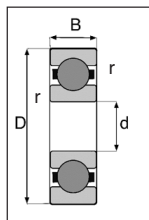

DISCOUNTS

1 - 5	List Price
6-19	-30%
20-39	-40%
40-59	-50%
60-99	-55%
100+	-60%

Please specify Open, Rubber or Metal Shields when ordering:

Part Number examples:

HPC6000, HPC 6008-2RS, HPC6204-ZZ, etc.

PART NUMBER	Dimensions			Basic Load Rating KN		Limiting Speed rpm		PRICE EACH 1-5			
	d	D	B	r (min)	Dynamic Cr	Static Cor	Grease	Oil	Open	2RS	ZZ
HPC6000	10	26	8	0.30	4.55	1.96	29000	34000	£6.17	£7.12	£6.53
HPC6001	12	28	8	0.30	5.10	2.40	26000	30000	£6.24	£7.16	£6.58
HPC6002	15	32	9	0.30	5.60	2.84	22000	26000	£7.13	£8.18	£7.55
HPC6003	17	35	10	0.30	6.80	3.35	20000	24000	£7.42	£8.54	£7.85
HPC6004	20	42	12	0.60	9.40	5.05	18000	21000	£8.78	£9.80	£9.01
HPC6005	25	47	12	0.60	10.10	5.85	15000	18000	£9.18	£10.56	£9.72
HPC6006	30	55	13	1.00	13.20	8.30	13000	15000	£12.40	£14.26	£13.25
HPC6007	35	62	14	1.00	16.00	10.30	12000	14000	£14.39	£16.55	£15.21
HPC6008	40	68	15	1.00	16.80	11.50	10000	12000	£16.37	£18.83	£17.31
HPC6009	45	75	16	1.00	21.00	15.10	9200	11000	£20.41	£23.49	£21.59
HPC6010	50	80	16	1.00	21.80	16.60	8400	9800	£28.19	£32.43	£29.82