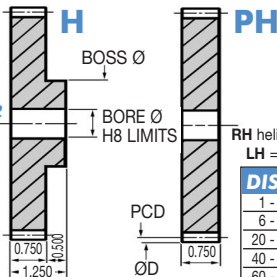

Helical Gears Crossed Axis Steel DP 12

RH 45°

LH available
on request.

RH 45°

RH runs with RH
Popular sizes in stock.

Any two part numbers of this pitch will run together.

RH helix is standard.
LH = price + 33%.