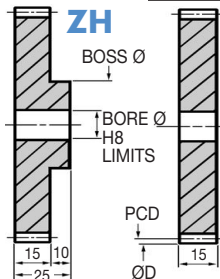

RH 45°

LH available
on request.

RH 45°

RH runs with RH
Popular sizes in stock.

Any two part numbers of this pitch will run together.

ZPH

RH helix is standard.
LH = price + 33%.

DISCOUNTS

| PART NUMBER | TEETH | PCD (ins) | ØD (ins) | BOSS Ø (ins) | BORE Ø (mm) | PRICE EACH 1 - 5 | ZH | ZPH |
|-------------|-------|-----------|----------|--------------|-------------|------------------|--------|-----|
| ZH12-9 | 9 | 1.179 | 1.345 | 0.984 | 12 | £11.11 | £8.51 | |
| ZH12-10 | 10 | 1.179 | 1.345 | 0.984 | 12 | £11.15 | £8.53 | |
| ZH12-11 | 11 | 1.296 | 1.463 | 1.063 | 12 | £13.30 | £10.15 | |
| ZH12-12 | 12 | 1.414 | 1.581 | 1.181 | 12 | £13.68 | £10.50 | |
| ZH12-13 | 13 | 1.532 | 1.699 | 1.181 | 12 | £14.35 | £10.97 | |
| ZH12-14 | 14 | 1.650 | 1.817 | 1.181 | 12 | £14.64 | £11.21 | |
| ZH12-15 | 15 | 1.768 | 1.934 | 1.181 | 12 | £15.93 | £12.16 | |
| ZH12-16 | 16 | 1.886 | 2.052 | 1.181 | 12 | £16.44 | £12.62 | |
| ZH12-17 | 17 | 2.003 | 2.170 | 1.378 | 12 | £20.91 | £16.09 | |
| ZH12-18 | 18 | 2.121 | 2.288 | 1.378 | 12 | £21.52 | £16.53 | |
| ZH12-19 | 19 | 2.239 | 2.406 | 1.378 | 12 | £25.13 | £19.33 | |
| ZH12-20 | 20 | 2.357 | 2.524 | 1.378 | 12 | £25.74 | £19.69 | |
| ZH12-21 | 21 | 2.475 | 2.642 | 1.378 | 12 | £26.90 | £20.64 | |
| ZH12-22 | 22 | 2.593 | 2.759 | 1.378 | 12 | £27.68 | £21.24 | |
| ZH12-23 | 23 | 2.711 | 2.877 | 1.378 | 12 | £31.35 | £24.07 | |
| ZH12-24 | 24 | 2.828 | 2.995 | 1.378 | 12 | £34.61 | £26.55 | |
| ZH12-25 | 25 | 2.946 | 3.113 | 1.378 | 12 | £36.11 | £27.68 | |
| ZH12-26 | 26 | 3.064 | 3.231 | 1.771 | 15 | £37.05 | £28.40 | |
| ZH12-27 | 27 | 3.182 | 3.349 | 1.771 | 15 | £38.96 | £29.93 | |
| ZH12-28 | 28 | 3.300 | 3.466 | 1.771 | 15 | £41.90 | £32.14 | |
| ZH12-29 | 29 | 3.418 | 3.584 | 1.771 | 15 | £46.96 | £35.98 | |
| ZH12-30 | 30 | 3.536 | 3.702 | 1.771 | 15 | £47.92 | £36.74 | |
| ZH12-31 | 31 | 3.653 | 3.820 | 1.771 | 15 | £48.24 | £36.97 | |