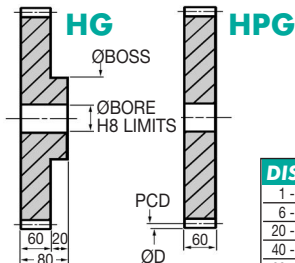

Spur Gears

Materials

Standard duty

STD : Steel 214M15/045M10

ALTERNATIVE : Brass, Tufnol

8 MOD

20° P.A.

Specials up to Ø750 mm

TORQUE CHECK 50 teeth x 1000 rpm	214M15 303S21	214M15 Cse/HD	Brass	Tufnol	
variations at back	TORQUE Nm.	918	5360	460	364
	K.W.	96	560	48	38

DISCOUNTS	
1 - 5	List Price
6 - 19	- 5%
20 - 39	- 10%
40 - 59	- 15%
60 - 99	- 20%
100 - 200	- 25%

Popular sizes in stock.

Any two part numbers of this pitch will run together.

PART NUMBER	TEETH	PCD (mm)	ØD (mm)	BOSS Ø (mm)	BORE Ø (mm)	PRICE EACH 1-5	
						HG	HPG
HG8-12	12	96	112	50	25	£73.89	£58.07
HG8-14	14	112	128	50	25	£87.79	£68.97
HG8-15	15	120	136	50	25	£95.36	£74.93
HG8-16	16	128	144	75	25	£102.93	£80.86
HG8-18	18	144	160	75	25	£117.63	£92.43
HG8-19	19	152	168	75	25	£141.15	£115.56
HG8-20	20	160	176	75	25	£176.50	£150.27
HG8-21	21	168	184	75	30	£229.49	£195.41
HG8-22	22	176	192	75	30	£275.39	£234.47
HG8-23	23	184	200	100	30	£330.50	£281.41
HG8-24	24	192	208	100	30	£396.59	£323.62
HG8-25	25	200	216	100	30	£473.99	£356.33
HG8-30	30	240	256	100	30	£557.61	£419.23
HG8-35	35	280	296	100	30	£585.49	£461.21
HG8-40	40	320	336	100	30	£614.77	£484.27

'Never Knowingly Outpriced'

Up to Ø750 mm

Please consult Technical for larger sizes.

23.78

Unit 14, Foxwood Ind. Park, Foxwood Rd. Chesterfield, Derbyshire S41 9RN
Telephone +44(0)1246 268080 Fax +44(0)1246 260003