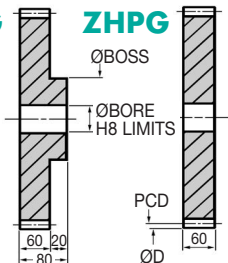

# Spur Gears

Specials up to Ø750mm

20° P.A.

8 MOD

TORQUE CHECK	
50 teeth x 1000 rpm	
variations at back	TORQUE Nm. 179

ZHG

ZHPG

Popular Sizes in Stock

### DISCOUNTS

Quantity	List Price
1 - 5	
6 - 19	- 5%
20 - 39	- 10%
40 - 59	- 15%
60 - 99	- 20%
100 - 200	- 25%

Popular sizes in stock.

Any two part numbers of this pitch will run together.

PART NUMBER	TEETH	PCD (mm)	ØD (mm)	BOSS Ø (mm)	BORE Ø (mm)	PRICE EACH 1-5	
						ZHG	ZHPG
ZHG8-12	12	96	112	50	25	£47.99	£37.71
ZHG8-14	14	112	128	50	25	£57.02	£44.79
ZHG8-15	15	120	136	50	25	£61.95	£48.66
ZHG8-16	16	128	144	75	25	£66.85	£52.53
ZHG8-18	18	144	160	75	25	£76.42	£60.07
ZHG8-19	19	152	168	75	25	£91.70	£75.10
ZHG8-20	20	160	176	75	25	£114.65	£97.68
ZHG8-21	21	168	184	75	30	£149.12	£126.97
ZHG8-22	22	176	192	75	30	£178.98	£152.39
ZHG8-23	23	184	200	100	30	£214.82	£182.87
ZHG8-24	24	192	208	100	30	£257.75	£210.31
ZHG8-25	25	200	216	100	30	£308.01	£231.57
ZHG8-30	30	240	256	100	30	£362.40	£272.44
ZHG8-35	35	280	296	100	30	£380.51	£299.78
ZHG8-40	40	320	336	100	30	£399.56	£314.77

'Never Knowingly Outpriced'

Up to Ø750 mm

Please consult Technical for larger sizes.

Unit 14, Foxwood Ind. Park, Foxwood Rd. Chesterfield, Derbyshire S41 9RN  
Telephone +44(0)1246 268080 Fax +44(0)1246 260003