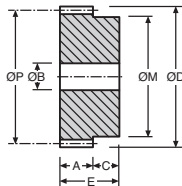

BUDGET Steel Spur Gears Materials

1, 1.5 MOD

20° P.A. STD : Steel C45/080 M40/En8
Stainless Steel 303S21/304S31 (En58)

BUDGET Spur Gears ESGG

Spur Gears 1 mod - Steel (Chemically Blackened)

PART NUMBER	MOD	Teeth	OP	OD	OM	OB	A	C	E	1+	5+	10+	25+
ESG1-12	1	12	12	14	14	6	10	15	25	£6.39	£6.03	£5.71	£5.43
ESG1-15	1	15	15	17	17	8	10	20	30	£6.61	£6.24	£5.91	£5.61
ESG1-16	1	16	16	18	18	8	10	20	30	£6.95	£6.56	£6.21	£5.90
ESG1-18	1	18	18	20	20	8	10	20	30	£7.10	£6.71	£6.35	£6.02
ESG1-20	1	20	20	22	22	8	10	10	20	£7.32	£6.91	£6.54	£6.21
ESG1-22	1	22	22	24	24	8	10	10	20	£7.45	£7.04	£6.66	£6.32
ESG1-24	1	24	24	26	26	8	10	10	20	£7.83	£7.40	£7.00	£6.65
ESG1-25	1	25	25	27	27	8	10	10	20	£8.06	£7.61	£7.20	£6.84
ESG1-26	1	26	26	28	28	8	10	10	20	£8.38	£7.92	£7.49	£7.11
ESG1-28	1	28	28	30	30	8	10	10	20	£8.73	£8.25	£7.80	£7.41
ESG1-30	1	30	30	32	32	10	10	10	20	£9.08	£8.58	£8.12	£7.71
ESG1-32	1	32	32	34	34	10	10	10	20	£9.65	£9.11	£8.62	£8.18
ESG1-36	1	36	36	38	38	10	10	10	20	£10.94	£10.32	£9.77	£9.29
ESG1-40	1	40	40	42	42	10	10	10	20	£11.84	£11.18	£10.59	£10.05
ESG1-44	1	44	44	46	46	10	10	10	20	£12.69	£11.98	£11.34	£10.77
ESG1-50	1	50	50	52	52	10	10	10	20	£14.47	£13.66	£12.93	£12.27
ESG1-60	1	60	60	62	62	10	10	10	20	£18.12	£17.10	£16.19	£15.37
ESG1-80	1	80	80	82	82	10	10	10	20	£26.97	£25.46	£24.09	£22.87

Spur Gears 1 mod - Stainless (NOT Chemically Blackened)

PART NUMBER	MOD	Teeth	OP	OD	OM	OB	A	C	E	1+	5+	10+	25+
SG1-15	1	15	15	17	17	8	10	20	30	£14.51	£13.70	£12.96	£12.31
SG1-18	1	18	18	20	20	8	10	20	30	£15.47	£14.60	£13.82	£13.12
SG1-22	1	22	22	24	24	8	10	10	20	£15.86	£14.97	£14.17	£13.45
SG1-24	1	24	24	26	26	8	10	10	20	£18.12	£17.10	£16.19	£15.37
SG1-25	1	25	25	27	27	8	10	10	20	£19.13	£18.06	£17.10	£16.23
SG1-30	1	30	30	32	32	8	10	10	20	£19.89	£18.77	£17.77	£16.88