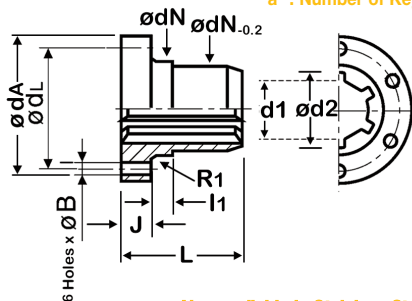

Splined Sleeves Precision Range

Phosphor Bronze
Flanged Phosphor Bronze with holes

a^* : Number of Keys

Also available in Stainless Steel

DISCOUNTS	1 - 5	6-19	20-39	40-59	60-99	100-499	500-999	1000+
	List Price		-10%	-20%	-30%	-35%	-40%	-50%

PART NUMBER	$a^* \times d_1$	$\times d_2$	$\odot dA$	(h7) $\odot dN$	L	J	I_1	$\odot dL$	$6 \times \odot B$	PRICE EACH 1-5
HPC294-611-703	6 x 11	x14	43	24	35	10	6	32	4.3	£143.68
HPC294-613-703	6 x 13	x16	43	24	35	10	8	32	4.3	£163.17
HPC294-616-704	6 x 16	x20	48	28	45	12	8	38	5.3	£181.50
HPC294-618-704	6 x 18	x22	55	32	45	12	10	45	6.4	£189.92
HPC294-621-704	6 x 21	x25	55	32	45	12	10	45	6.4	£194.96
HPC294-623-705	6 x 23	x28	62	38	50	14	10	50	6.4	£200.03
HPC294-626-705	6 x 26	x32	62	38	50	14	10	50	6.4	£220.17
HPC294-628-706	6 x 28	x34	75	48	60	15	11	62	8.4	£267.27
HPC294-629-706	6 x 29.7	x34.93	75	48	60	15	11	62	8.4	£339.55
HPC294-632-706	8 x 32	x38	75	48	60	15	11	62	8.4	£304.21
HPC294-636-708	8 x 36	x42	95	63	80	16	12	78	8.4	£346.27
HPC294-642-708	8 x 42	x48	95	63	80	16	12	78	8.4	£363.08
HPC294-646-710	8 x 46	x54	110	72	80	18	12	90	10.5	£485.79