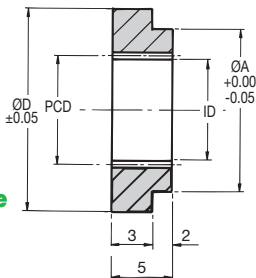

Internal Gears

Materials

64 DP

STD : Steel 045M10 (En32) and Delrin

SPECIAL TEETH : between 70 - 400

20° Pressure Angle

Torque is dependent upon the type of pinions used.

DISCOUNTS

Internal Gears

PART NUMBER		TEETH	PCD (mm)	ID (mm)	ØD (mm)	ØA (mm)	PRICE EACH 1 - 5	
STEEL/IN	PLASTIC ZIN						STEEL/IN	PLASTIC ZIN
IN64-70	ZIN64-70	70	27.78	26.99	50	45	£19.94	£14.32
IN64-72	ZIN64-72	72	28.58	27.78	50	45	£21.06	£15.11
IN64-74	ZIN64-74	74	29.37	28.58	50	45	£22.12	£15.89
IN64-76	ZIN64-76	76	30.16	29.37	50	45	£23.25	£16.72
IN64-78	ZIN64-78	78	30.96	30.16	50	45	£24.37	£17.51
IN64-80	ZIN64-80	80	31.75	30.96	50	45	£25.43	£18.30
IN64-84	ZIN64-84	84	33.34	32.54	60	55	£26.37	£19.00
IN64-86	ZIN64-86	86	34.13	33.34	60	55	£26.95	£19.39
IN64-90	ZIN64-90	90	35.72	34.93	60	55	£27.43	£19.72
IN64-92	ZIN64-92	92	36.51	35.72	60	55	£27.98	£20.12
IN64-94	ZIN64-94	94	37.31	36.51	60	55	£28.55	£20.55
IN64-96	ZIN64-96	96	38.10	37.31	60	55	£29.05	£20.90
IN64-98	ZIN64-98	98	38.89	38.10	60	55	£29.60	£21.27
IN64-100	ZIN64-100	100	39.69	38.89	60	55	£30.09	£21.66
IN64-102	ZIN64-102	102	40.48	39.69	60	55	£30.72	£22.05
IN64-106	ZIN64-106	106	42.07	41.28	60	55	£31.16	£22.42
IN64-108	ZIN64-108	108	42.86	42.07	60	55	£31.68	£22.76
IN64-110	ZIN64-110	110	43.66	42.86	75	70	£32.32	£23.24
IN64-115	ZIN64-115	115	45.64	44.85	75	70	£32.99	£23.74
IN64-120	ZIN64-120	120	47.63	46.83	75	70	£33.64	£24.20
IN64-125	ZIN64-125	125	49.61	48.82	75	70	£34.34	£24.70
IN64-127	ZIN64-127	127	50.40	49.61	75	70	£34.99	£25.13
IN64-130	ZIN64-130	130	51.59	50.80	75	70	£35.70	£25.66
IN64-135	ZIN64-135	135	53.58	52.78	75	70	£36.35	£26.13
IN64-140	ZIN64-140	140	55.56	54.77	75	70	£37.06	£26.66
IN64-145	ZIN64-145	145	57.55	56.75	75	70	£37.71	£27.09
IN64-150	ZIN64-150	150	59.53	58.74	75	70	£38.36	£27.60
IN64-200	ZIN64-200	200	79.37	78.58	125	100	£51.06	£36.72
IN64-250	ZIN64-250	250	99.21	98.42	150	125	£57.62	£41.42
IN64-300	ZIN64-300	300	119.06	118.26	175	150	£76.64	£55.10
IN64-400	ZIN64-400	400	158.75	157.95	225	200	£101.94	£73.27