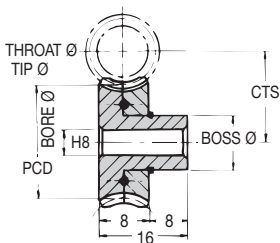

Anti-backlash Wormwheels *Materials*

0.8 MOD

STD : Phosphor Bronze PB2
SPECIAL TEETH : between 48 - 150

20° Pressure Angle

TORQUE CHECK variations at back	50 TEETH x 1000 R.P.M. INPUT
	with std worm
TORQUE Nm	0.28
K.W.	0.0006

DISCOUNTS

Quantity	List Price
1 - 5	-
6 - 19	- 12%
20 - 39	- 25%
40 - 59	- 33%
60 - 99	- 37%
100 - 200	- 42%

Anti-backlash Wormwheels

MOD 0.8

PART NUMBER	TEETH	PCD mm	CTS mm	THROAT Ø mm	TIP Ø mm	BOSS Ø mm	BORE Ø mm	PRICE EACH 1-5
ABM0.8-48	48	38.40	25.20	40.00	40.80	20	8	£57.26
ABM0.8-50	50	40.00	26.00	41.60	42.40	20	8	£59.49
ABM0.8-52	52	41.60	26.80	43.20	44.00	20	8	£61.72
ABM0.8-54	54	43.20	27.60	44.80	45.60	20	8	£63.91
ABM0.8-55	55	44.00	28.00	45.60	46.40	20	8	£66.12
ABM0.8-58	58	46.40	29.20	48.00	48.80	20	8	£68.34
ABM0.8-60	60	48.00	30.00	49.60	50.40	20	8	£70.57
ABM0.8-62	62	49.60	30.80	51.20	52.00	20	8	£72.73
ABM0.8-64	64	51.20	31.60	52.80	53.60	20	8	£76.12
ABM0.8-65	65	52.00	32.00	53.60	54.40	20	8	£79.52
ABM0.8-68	68	54.40	33.20	56.00	56.80	20	8	£82.87
ABM0.8-70	70	56.00	34.00	57.60	58.40	20	8	£86.23
ABM0.8-72	72	57.60	34.80	59.20	60.00	20	8	£89.65
ABM0.8-75	75	60.00	36.00	61.60	62.40	20	8	£92.98
ABM0.8-78	78	62.40	37.20	64.00	64.80	20	8	£95.39
ABM0.8-80	80	64.00	38.00	65.60	66.40	20	8	£97.92
ABM0.8-82	82	65.60	38.80	67.20	68.00	20	8	£100.38
ABM0.8-85	85	68.00	40.00	69.60	70.40	20	8	£102.83
ABM0.8-88	88	70.40	41.20	72.00	72.80	20	8	£105.31
ABM0.8-90	90	72.00	42.00	73.60	74.40	20	8	£107.74
ABM0.8-94	94	75.20	43.60	76.80	77.60	20	8	£110.25
ABM0.8-96	96	76.80	44.40	78.40	79.20	20	8	£112.74
ABM0.8-100	100	80.00	46.00	81.60	82.40	20	8	£117.45
ABM0.8-110	110	88.00	50.00	89.60	90.40	20	8	£122.15
ABM0.8-120	120	96.00	54.00	97.60	98.40	20	8	£126.87
ABM0.8-150	150	120.00	66.00	121.60	122.40	20	8	£153.14