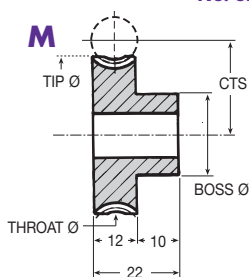

Worm

STEEL 214 M15 - En202

BORED TYPE

214M15 - EN202 UNHARDENED

PART NUMBER	PRICE EACH 1-5	No. of STARTS	LEAD ANGLE	214M15 - EN202 HARDENED	PRICE EACH 1-5
W1.5-1	£22.42	1	4°17'	WH1.5-1	£31.85
W1.5-2	£26.01	2	8°31'	WH1.5-2	£36.97
W1.5-3	£27.32	3	12°40'	WH1.5-3	£38.82
W1.5-4	£29.62	4	16°42'	WH1.5-4	£42.05

SHAFT TYPE

214M15 - EN202 UNHARDENED

PART NUMBER	PRICE EACH 1-5	No. of STARTS	LEAD ANGLE	655M13 - EN36 HARDENED	PRICE EACH 1-5
SW1.5-1	£41.97	1	4°17'	SWH1.5-1	£59.64
SW1.5-2	£44.26	2	8°31'	SWH1.5-2	£62.82
SW1.5-3	£45.58	3	12°40'	SWH1.5-3	£64.72
SW1.5-4	£46.12	4	16°42'	SWH1.5-4	£65.49

Wheel

PHOSPHOR BRONZE - PB2

REDUCTION RATIO = No. of Teeth in Wheel
= No. of Starts in Worm

Double
Bossed
Wheels
Available @
Price x 1.4

15.22

Unit 14, Foxwood Ind. Park, Foxwood Rd. Chesterfield, Derbyshire S41 9RN
Telephone +44(0)1246 268080 Fax +44(0)1246 260003

LEAD ANGLE RIGHT HAND STANDARD

TORQUE CHECK variations at back	50 TEETH x 1000 R.P.M. INPUT	
	WITH PLASTIC WORM	WITH STEEL WORM
TORQUE Nm	3.97	10.05
K.W.	0.008	0.021

Number of Teeth between **12 - 120**
See Technical Section