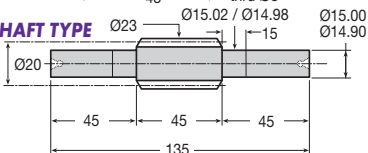

Quantity	List Price
1 - 5	List Price
6 - 29	- 22%
30 - 99	- 44%
100 - 399	- 47%
400 - 999	- 50%
1000 - 5000	- 53%

Worm DELRIN - Machined Parts

BORED TYPE

PLASTIC

PART NUMBER	No. of STARTS	LEAD ANGLE	PRICE EACH 1-5
ZW1.5-1	1	4°17'	£15.76
ZW1.5-2	2	8°31'	£18.25
ZW1.5-3	3	12°40'	£19.20
ZW1.5-4	4	16°42'	£20.82

SHAFT TYPE

PLASTIC

PART NUMBER	No. of STARTS	LEAD ANGLE	PRICE EACH 1-5
ZSW1.5-1	1	4°17'	£29.67
ZSW1.5-2	2	8°31'	£31.21
ZSW1.5-3	3	12°40'	£32.15
ZSW1.5-4	4	16°42'	£32.55

Wheel DELRIN - Machined Parts

REDUCTION RATIO = $\frac{\text{No. of Teeth in Wheel}}{\text{No. of Starts in Worm}}$