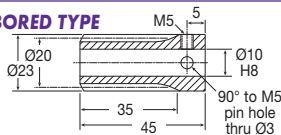

Worms & Wheels

Materials

1.5 MOD, 4.712mm Pitch

STD : Phosphor Bronze PB2
and Steel 214M15 / 655M13

20° Pressure Angle

LEAD ANGLE
RIGHT HAND
STANDARD

DISCOUNTS

	List Price
1 - 5	
6 - 19	- 12%
20 - 39	- 25%
40 - 59	- 33%
60 - 99	- 37%
100 - 200	- 42%

Worm

STEEL 214 M15 - En202

BORED TYPE

214M15 - EN202 UNHARDENED

PART NUMBER	PRICE EACH 1-5	No. of STARTS	LEAD ANGLE	214M15 - EN202 HARDENED	PRICE EACH 1-5
W1.5-1	£22.42	1	4°17'	WH1.5-1	£31.85
W1.5-2	£26.01	2	8°31'	WH1.5-2	£36.97
W1.5-3	£27.32	3	12°40'	WH1.5-3	£38.82
W1.5-4	£29.62	4	16°42'	WH1.5-4	£42.05

Wheel

PHOSPHOR BRONZE - PB2

REDUCTION RATIO = No. of Teeth in Wheel
= No. of Starts in Worm

Double
Bossed
Wheels
Available @
Price x 1.4

15.22

Unit 14, Foxwood Ind. Park, Foxwood Rd. Chesterfield, Derbyshire S41 9RN
Telephone +44(0)1246 268080 Fax +44(0)1246 260003

LEAD ANGLE RIGHT HAND STANDARD

TORQUE CHECK variations at back	50 TEETH x 1000 R.P.M. INPUT	
	WITH PLASTIC WORM	WITH STEEL WORM
TORQUE Nm	3.97	10.05
K.W.	0.008	0.021

Number of Teeth between **12 - 120**
See Technical Section