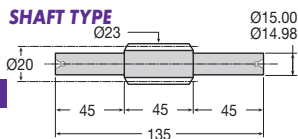

Worms & Wheels

Materials

1.5 MOD, 4.712mm Pitch

STD : Phosphor Bronze PB2
and Steel 214M15 / 655M13

20° Pressure Angle

LEAD ANGLE
RIGHT HAND
STANDARD

DISCOUNTS

	List Price
1 - 5	
6 - 19	- 12%
20 - 39	- 25%
40 - 59	- 33%
60 - 99	- 37%
100 - 200	- 42%

Worm

STEEL 214 M15 - En202

BORED TYPE

214M15 - EN202 UNHARDENED

PART NUMBER	PRICE EACH 1-5	No. of STARTS	LEAD ANGLE	214M15 - EN202 HARDENED	PRICE EACH 1-5
W1.5-1	£22.42	1	4°17'	WH1.5-1	£31.85
W1.5-2	£26.01	2	8°31'	WH1.5-2	£36.97
W1.5-3	£27.32	3	12°40'	WH1.5-3	£38.82
W1.5-4	£29.62	4	16°42'	WH1.5-4	£42.05

SHAFT TYPE

214M15 - EN202 UNHARDENED

PART NUMBER	PRICE EACH 1-5	No. of STARTS	LEAD ANGLE	655M13 - EN36 HARDENED	PRICE EACH 1-5
SW1.5-1	£41.97	1	4°17'	SWH1.5-1	£59.64
SW1.5-2	£44.26	2	8°31'	SWH1.5-2	£62.82
SW1.5-3	£45.58	3	12°40'	SWH1.5-3	£64.72
SW1.5-4	£46.12	4	16°42'	SWH1.5-4	£65.49

Wheel

PHOSPHOR BRONZE - PB2

REDUCTION RATIO = No. of Teeth in Wheel
= No. of Starts in Worm

Double
Bossed
Wheels
Available @
Price x 1.4

15.22

Unit 14, Foxwood Ind. Park, Foxwood Rd. Chesterfield, Derbyshire S41 9RN
Telephone +44(0)1246 268080 Fax +44(0)1246 260003