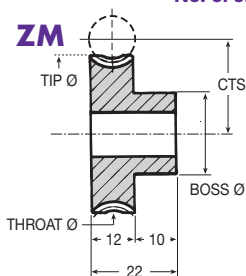

Quantity	List Price
1 - 5	List Price
6 - 29	- 22%
30 - 99	- 44%
100 - 399	- 47%
400 - 999	- 50%
1000 - 5000	- 53%

Worm DELRIN - Machined Parts

BORED TYPE

PLASTIC

PART NUMBER	No. of STARTS	LEAD ANGLE	PRICE EACH 1-5
ZW1.5-1	1	4°17'	£15.76
ZW1.5-2	2	8°31'	£18.25
ZW1.5-3	3	12°40'	£19.20
ZW1.5-4	4	16°42'	£20.82

SHAFT TYPE

PLASTIC

PART NUMBER	No. of STARTS	LEAD ANGLE	PRICE EACH 1-5
ZSW1.5-1	1	4°17'	£29.67
ZSW1.5-2	2	8°31'	£31.21
ZSW1.5-3	3	12°40'	£32.15
ZSW1.5-4	4	16°42'	£32.55

Wheel DELRIN - Machined Parts

REDUCTION RATIO = $\frac{\text{No. of Teeth in Wheel}}{\text{No. of Starts in Worm}}$

**Double
Bossed
Wheels
Available @
Price x 1.4**

MOD 1.5

Worms & Wheels Plastic

15.24

Unit 14, Foxwood Ind. Park, Foxwood Rd. Chesterfield, Derbyshire S41 9RN

Telephone +44(0)1246 268080 Fax +44(0)1246 260003

LEAD ANGLE RIGHT HAND STANDARD

TORQUE CHECK variations at back	50 TEETH x 1000 R.P.M. INPUT	
	WITH PLASTIC WORM	WITH STEEL WORM
TORQUE Nm	3.97	10.05
K.W.	0.008	0.021

Number of Teeth between **12 - 120**
See Technical Section