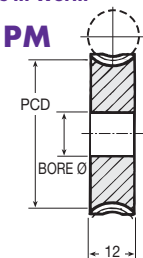

Worm

STEEL 214 M15 - En202

BORED TYPE

214M15 - EN202 UNHARDENED

PART NUMBER	PRICE EACH 1-5	No. of STARTS	LEAD ANGLE	214M15 - EN202 HARDENED	PRICE EACH 1-5
W1.5-1	£22.42	1	4°17'	WH1.5-1	£31.85
W1.5-2	£26.01	2	8°31'	WH1.5-2	£36.97
W1.5-3	£27.32	3	12°40'	WH1.5-3	£38.82
W1.5-4	£29.62	4	16°42'	WH1.5-4	£42.05

SHAFT TYPE

214M15 - EN202 UNHARDENED

PART NUMBER	PRICE EACH 1-5	No. of STARTS	LEAD ANGLE	655M13 - EN36 HARDENED	PRICE EACH 1-5
SW1.5-1	£41.97	1	4°17'	SWH1.5-1	£59.64
SW1.5-2	£44.26	2	8°31'	SWH1.5-2	£62.82
SW1.5-3	£45.58	3	12°40'	SWH1.5-3	£64.72
SW1.5-4	£46.12	4	16°42'	SWH1.5-4	£65.49

Wheel

PHOSPHOR BRONZE - PB2

REDUCTION RATIO = No. of Teeth in Wheel
= No. of Starts in Worm

Double
Bossed
Wheels
Available @
Price x 1.4

15.22

Unit 14, Foxwood Ind. Park, Foxwood Rd. Chesterfield, Derbyshire S41 9RN
Telephone +44(0)1246 268080 Fax +44(0)1246 260003

LEAD ANGLE RIGHT HAND STANDARD

TORQUE CHECK variations at back	50 TEETH x 1000 R.P.M. INPUT	
	WITH PLASTIC WORM	WITH STEEL WORM
TORQUE Nm	3.97	10.05
K.W.	0.008	0.021

Number of Teeth between **12 - 120**
See Technical Section