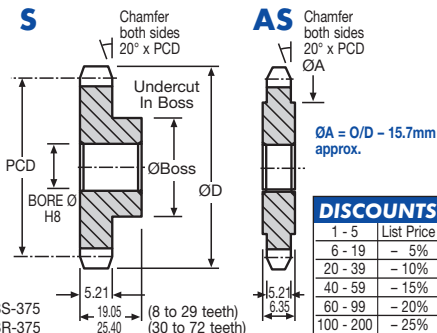

Chain Sprockets

Materials

3/8" Pitch

STD : Mild Steel (En202)

Other numbers of teeth available

Roller Ø 6.35

Chain No. 06B-1

HPC Part No. SBS-375
SBR-375

Chain Sprockets

3/8" Pitch

ZS

ZAS

ØA = O/D - 15.7mm approx.

Roller Ø 6.35
Chain No. 06B-1
HPC Part No. SBS-375
SBR-375

| DISCOUNTS | |
|-----------|------------|
| 1 - 5 | List Price |
| 6 - 19 | - 5% |
| 20 - 39 | - 10% |
| 40 - 59 | - 15% |
| 60 - 99 | - 20% |
| 100 - 200 | - 25% |