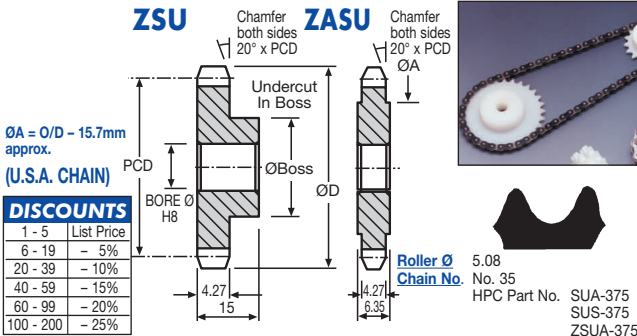

Materials

STD : White Delrin

Other numbers of teeth available

Chain Sprockets

3/8" Pitch

PART NUMBER	TEETH	PCD mm	ØD mm	BOSS Ø mm	BORE Ø mm	Undercut Ø x width	PRICE EACH 1-5	ZSU	ZASU
ZSU37-8	8	24.88	28.70	16.00	7.92	14.26 x 4.0	£6.10	£4.74	
ZSU37-9	9	27.84	31.88	16.00	7.92		£6.95	£5.30	
ZSU37-10	10	30.82	35.03	19.05	7.92		£7.20	£5.50	
ZSU37-11	11	33.80	38.15	22.23	7.92		£7.80	£5.91	
ZSU37-12	12	36.80	41.26	25.40	7.92		£8.26	£6.32	
ZSU37-13	13	39.80	44.35	25.40	7.92		£9.82	£7.49	
ZSU37-14	14	42.80	47.44	25.40	7.92		£10.30	£7.90	
ZSU37-15	15	45.81	50.52	34.04	7.92		£10.99	£8.87	
ZSU37-16	16	48.82	53.59	36.83	9.53		£13.00	£9.94	
ZSU37-17	17	51.83	56.66	38.10	9.53		£13.25	£10.12	
ZSU37-18	18	54.85	59.73	41.91	9.53		£13.39	£10.25	
ZSU37-19	19	57.86	62.79	44.45	9.53		£15.37	£11.76	
ZSU37-20	20	60.88	65.85	44.45	9.53	No	£15.78	£12.06	
ZSU37-21	21	63.90	68.91	44.45	9.53	Undercut	£16.18	£12.39	
ZSU37-23	23	69.95	75.01	44.45	9.53		£18.05	£13.82	
ZSU37-25	25	75.99	81.11	60.33	12.70		£20.44	£15.68	
ZSU37-27	27	82.04	87.21	60.33	12.70		£21.73	£16.68	
ZSU37-30	30	91.12	96.33	69.85	12.70		£25.48	£19.50	
ZSU37-33	33	100.20	105.47	69.85	12.70		£31.67	£24.22	
ZSU37-35	35	106.25	111.54	76.20	12.70		£31.95	£24.45	
ZSU37-36	36	109.28	114.58	76.20	12.70		£35.10	£26.92	
ZSU37-38	38	115.34	120.66	76.20	12.70		£36.49	£28.26	
ZSU37-39	39	118.37	123.70	76.20	12.70		£44.39	£34.06	
ZSU37-40	40	121.40	126.73	76.20	12.70		£49.93	£38.55	
ZSU37-42	42	127.45	132.81	76.20	12.70		£52.23	£43.13	
ZSU37-44	44	133.51	138.89	76.20	12.70		£56.21	£47.21	
ZSU37-48	48	145.53	151.03	76.20	12.70		£56.67	£51.38