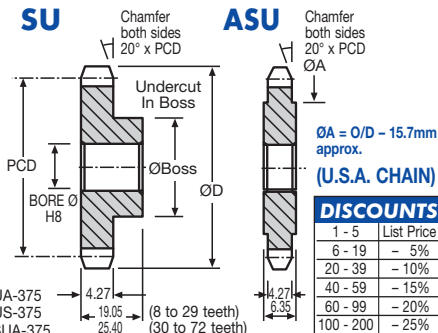

Roller Ø 5.08
Chain No. No. 35
HPC Part No. SUA-375
SUS-375
ZSUA-375