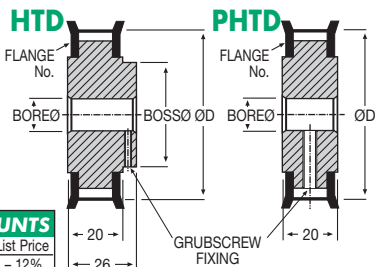

# Materials **Heavy Duty Timing Pulleys**

STD : Aluminium with Steel  
or Aluminium Flanges

**5mm Pitch : 15mm Wide Belt**

## DISCOUNTS

1 - 5	List Price
6 - 19	- 12%
20 - 39	- 25%
40 - 59	- 33%
60 - 99	- 37%
100 - 200	- 42%

**SPECIAL TEETH : between 12 - 72**

**ALL PULLEYS FLANGED**

PART NUMBER	Teeth	PCD mm	Flange No.	ØD mm	Boss Ø mm	Bore Ø mm	PRICE EACH 1-5	
							HTD	PHTD
12 HTD5-20	12	19.10	12XL	17.96	12	4	£12.52	£11.40
14 HTD5-20	14	22.28	14XL	21.14	12	4	£13.37	£12.11
15 HTD5-20	15	23.87	14XL	22.73	12	6	£13.77	£12.50
16 HTD5-20	16	25.46	14XL	24.32	12	6	£14.07	£12.79
18 HTD5-20	18	28.65	18XL	27.51	20	6	£14.51	£13.18
20 HTD5-20	20	31.83	20XL	30.69	20	6	£15.20	£13.83
21 HTD5-20	21	33.42	20XL	32.28	20	6	£15.65	£14.20
22 HTD5-20	22	35.01	21XL	33.87	20	6	£15.97	£14.61
24 HTD5-20	24	38.20	24XL	37.06	20	6	£16.45	£14.97
26 HTD5-20	26	41.38	24XL	40.24	20	6	£16.78	£15.33
28 HTD5-20	28	44.56	26XL	43.42	20	6	£17.48	£15.90
30 HTD5-20	30	47.75	28XL	46.60	30	6	£18.17	£16.55
32 HTD5-20	32	50.93	16L	49.79	30	8	£18.87	£17.24
36 HTD5-20	36	57.30	14H	56.16	30	8	£19.41	£17.67
40 HTD5-20	40	63.66	16H	62.52	30	8	£22.21	£20.22
44 HTD5-20	44	70.03	18H	68.89	30	8	£24.96	£22.69
48 HTD5-20	48	76.39	19H	75.25	30	8	£27.69	£25.21
60 HTD5-20	60	95.49	24H	94.35	30	8	£36.76	£32.04
72 HTD5-20	72	114.59	28H	113.45	30	8	£47.81	£43.49