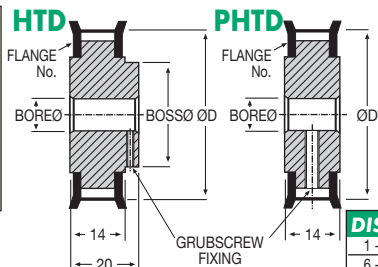

Heavy Duty Timing Pulleys Materials

5mm Pitch : 9mm Wide Belt

STD : Aluminium with Steel
or Aluminium Flanges

DISCOUNTS	
1 - 5	List Price
6 - 19	- 12%
20 - 39	- 25%
40 - 59	- 33%
60 - 99	- 37%
100 - 200	- 42%

SPECIAL TEETH : **between 12 - 72**

ALL PULLEYS FLANGED

Pulleys & Belts PITCH 5mm

PART NUMBER	Teeth	PCD mm	Flange No.	ØD mm	Boss Ø mm	Bore Ø mm	PRICE EACH 1-5	
							HTD	PHTD
12 HTD5-14	12	19.10	12XL	17.96	12	4	£11.40	£10.42
14 HTD5-14	14	22.28	14XL	21.14	12	4	£12.11	£11.01
15 HTD5-14	15	23.87	14XL	22.73	12	6	£12.50	£11.34
16 HTD5-14	16	25.46	14XL	24.32	12	6	£12.78	£11.65
18 HTD5-14	18	28.65	18XL	27.51	20	6	£13.19	£11.96
20 HTD5-14	20	31.83	20XL	30.69	20	6	£13.82	£12.62
21 HTD5-14	21	33.42	20XL	32.28	20	6	£14.20	£12.89
22 HTD5-14	22	35.01	21XL	33.87	20	6	£14.51	£13.25
24 HTD5-14	24	38.20	24XL	37.06	20	6	£14.96	£13.61
26 HTD5-14	26	41.38	24XL	40.24	20	6	£15.22	£13.92
28 HTD5-14	28	44.56	26XL	43.42	20	6	£15.87	£14.44
30 HTD5-14	30	47.75	28XL	46.60	30	6	£16.49	£15.03
32 HTD5-14	32	50.93	16L	49.79	30	8	£17.13	£15.61
36 HTD5-14	36	57.30	14H	56.16	30	8	£17.65	£16.09
40 HTD5-14	40	63.66	16H	62.52	30	8	£20.20	£18.38
44 HTD5-14	44	70.03	18H	68.89	30	8	£22.69	£20.61
48 HTD5-14	48	76.39	19H	75.25	30	8	£25.18	£22.90
60 HTD5-14	60	95.49	24H	94.35	30	8	£33.41	£29.12
72 HTD5-14	72	114.59	28H	113.45	30	8	£43.49	£39.55

'Never Knowingly Outpriced'

12.66

Unit 14, Foxwood Ind. Park, Foxwood Rd. Chesterfield, Derbyshire S41 9RN
Telephone +44(0)1246 268080 Fax +44(0)1246 260003