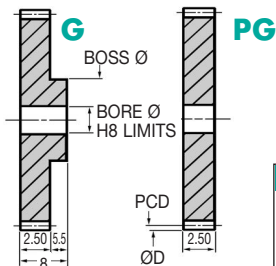

DISCOUNTS	
1 - 5	List Price
6 - 19	- 12%
20 - 39	- 25%
40 - 59	- 33%
60 - 99	- 37%
100 - 200	- 42%

Popular sizes in stock.

Any two part numbers of this pitch will run together.

PART NUMBER	TEETH	PCD (mm)	ØD (mm)	BOSS Ø (mm)	BORE Ø (mm)	WEIGHT (kg)		PRICE EACH 1-5	
						G	PG	G	PG
G0.25-20	20	5.00	5.50	5.50	2	0.0004	0.0003	£12.22	£8.60
G0.25-21	21	5.25	5.75	5.75	2	0.0004	0.0004	£12.33	£8.73
G0.25-22	22	5.50	6.00	6.00	2	0.0005	0.0004	£12.40	£8.83
G0.25-23	23	5.75	6.25	6.25	2	0.0005	0.0004	£12.51	£8.87
G0.25-24	24	6.00	6.50	6.50	2	0.0005	0.0005	£12.66	£8.96
G0.25-25	25	6.25	6.75	6.75	2	0.0006	0.0005	£12.75	£9.04
G0.25-26	26	6.50	7.00	7.00	2	0.0006	0.0006	£12.83	£9.22
G0.25-27	27	6.75	7.25	7.25	2	0.0007	0.0006	£12.95	£9.28
G0.25-28	28	7.00	7.50	7.50	2	0.0007	0.0007	£13.03	£9.37
G0.25-29	29	7.25	7.75	7.75	2	0.0008	0.0007	£13.14	£9.47
G0.25-30	30	7.50	8.00	8.00	3	0.0008	0.0007	£13.27	£9.55
G0.25-31	31	7.75	8.25	8.00	3	0.0009	0.0008	£13.37	£9.67
G0.25-32	32	8.00	8.50	8.00	3	0.0010	0.0008	£13.46	£9.76
G0.25-33	33	8.25	8.75	8.00	3	0.0010	0.0009	£13.59	£9.84
G0.25-34	34	8.50	9.00	8.00	3	0.0011	0.0010	£13.68	£9.96
G0.25-35	35	8.75	9.25	8.00	3	0.0012	0.0010	£13.82	£10.01
G0.25-36	36	9.00	9.50	8.00	3	0.0012	0.0011	£13.96	£10.19
G0.25-37	37	9.25	9.75	8.00	3	0.0013	0.0012	£14.05	£10.24
G0.25-38	38	9.50	10.00	8.00	3	0.0014	0.0012	£14.15	£10.35
G0.25-39	39	9.75	10.25	8.00	3	0.0014	0.0013	£14.27	£10.46
G0.25-40	40	10.00	10.50	8.00	3	0.0015	0.0014	£14.36	£10.57
G0.25-41	41	10.25	10.75	8.00	3	0.0016	0.0014	£14.46	£10.72
G0.25-42	42	10.50	11.00	8.00	3	0.0017	0.0015	£14.64	£10.80