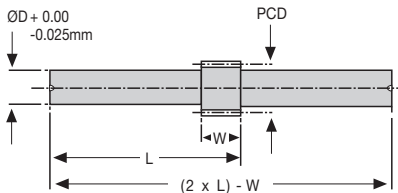

'Never Knowingly Outpriced'

TH Helical Pinion Shafts Materials

DTH

17° 45' H.A.
20° P.A.

STD : Steel 214M15/045M10

TH Single

Single sided

DTH Double
Right Hand as standard.

Double sided

Other numbers of teeth available,
please see gear section.

DISCOUNTS

1 - 5	List Price
6 - 19	- 12%
20 - 39	- 25%
40 - 59	- 33%
60 - 99	- 37%
100 - 200	- 42%

* CORRECTED

PART NUMBER	PITCH		PCD	L (mm)	W (mm)	ØD (mm)	PRICE EACH 1 - 5	
	DP	TEETH					TH	DTH
TH64-9	64	9 *	4.17	20	5	3	£16.83	£25.32
TH64-10	64	10 *	4.58	20	5	3	£17.67	£26.57
TH64-11	64	11 *	5.00	20	5	3	£18.45	£27.74
TH64-12	64	12	5.00	25	5	4	£19.01	£28.60
TH64-13	64	13	5.42	25	5	4	£19.77	£29.72
TH64-15	64	15	6.25	25	5	4	£20.20	£30.38
TH64-20	64	20	8.33	25	5	4	£21.48	£32.29
TH48-9	48	9 *	5.56	25	6	4	£19.93	£29.89
TH48-10	48	10 *	6.11	25	6	4	£20.73	£31.17
TH48-11	48	11 *	6.67	25	6	4	£21.68	£32.61
TH48-12	48	12	6.67	30	6	5	£22.49	£33.85
TH48-13	48	13	7.22	30	6	5	£22.71	£34.06
TH48-15	48	15	8.33	30	6	6	£22.81	£34.33
TH48-20	48	20	11.11	30	6	6	£23.50	£35.31