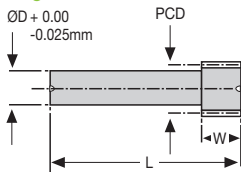

TH Helical Pinion Shafts Materials

DTH

17° 45' H.A.
20° P.A.

STD : Steel 214M15/045M10

TH Single

Single sided

DTH Double

Right Hand as
standard.

Double sided

Other numbers of teeth available,
please see gear section.

DISCOUNTS

	List Price
1 - 5	
6 - 19	- 12%
20 - 39	- 25%
40 - 59	- 33%
60 - 99	- 37%
100 - 200	- 42%

* CORRECTED

PART NUMBER	PITCH		PCD	L (mm)	W (mm)	ØD (mm)	PRICE EACH 1 - 5	
	MOD	TEETH					TH	DTH
TH0.4-9	0.4	9 *	4.20	20	5	3	£16.83	£25.32
TH0.4-10	0.4	10 *	4.62	20	5	3	£17.67	£26.57
TH0.4-11	0.4	11 *	5.04	20	5	3	£18.45	£27.74
TH0.4-12	0.4	12 *	5.46	25	5	4	£19.01	£28.60
TH0.4-13	0.4	13 *	5.88	25	5	4	£19.77	£29.72
TH0.4-15	0.4	15 *	6.72	25	5	5	£20.20	£30.38
TH0.4-20	0.4	20	8.40	25	5	5	£21.48	£32.29
TH0.5-9	0.5	9 *	5.25	25	6	4	£19.93	£29.89
TH0.5-10	0.5	10 *	5.78	25	6	4	£20.73	£31.17
TH0.5-11	0.5	11 *	6.30	25	6	4	£21.68	£32.61
TH0.5-12	0.5	12 *	6.83	30	6	5	£22.49	£33.85
TH0.5-13	0.5	13 *	7.35	30	6	5	£22.71	£34.06
TH0.5-15	0.5	15 *	8.40	30	6	6	£22.81	£34.33
TH0.5-20	0.5	20	10.50	30	6	6	£22.85	£34.35

Double sided

Other numbers of teeth available,
please see gear section.

DISCOUNTS

1 - 5	List Price
6 - 19	- 12%
20 - 39	- 25%
40 - 59	- 33%
60 - 99	- 37%
100 - 200	- 42%

* CORRECTED

PART NUMBER	PITCH		PCD	L (mm)	W (mm)	ØD (mm)	PRICE EACH 1 - 5	
	DP	TEETH					TH	DTH
TH64-9	64	9 *	4.17	20	5	3	£16.83	£25.32
TH64-10	64	10 *	4.58	20	5	3	£17.67	£26.57
TH64-11	64	11 *	5.00	20	5	3	£18.45	£27.74
TH64-12	64	12	5.00	25	5	4	£19.01	£28.60
TH64-13	64	13	5.42	25	5	4	£19.77	£29.72
TH64-15	64	15	6.25	25	5	4	£20.20	£30.38
TH64-20	64	20	8.33	25	5	4	£21.48	£32.29
TH48-9	48	9 *	5.56	25	6	4	£19.93	£29.89
TH48-10	48	10 *	6.11	25	6	4	£20.73	£31.17
TH48-11	48	11 *	6.67	25	6	4	£21.68	£32.61
TH48-12	48	12	6.67	30	6	5	£22.49	£33.85
TH48-13	48	13	7.22	30	6	5	£22.71	£34.06
TH48-15	48	15	8.33	30	6	6	£22.81	£34.33
TH48-20	48	20	11.11	30	6	6	£23.50	£35.31