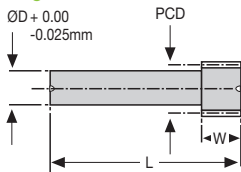

'Never Knowingly Outpriced'

TH Helical Pinion Shafts Materials

DTH

17° 45' H.A.
20° P.A.

STD : Steel 214M15/045M10

TH Single

Single sided

DTH Double
Right Hand as standard.

Double sided

Other numbers of teeth available,
please see gear section.

DISCOUNTS

1 - 5	List Price
6 - 19	- 12%
20 - 39	- 25%
40 - 59	- 33%
60 - 99	- 37%
100 - 200	- 42%

* CORRECTED

PART NUMBER	PITCH		PCD	L (mm)	W (mm)	ØD (mm)	PRICE EACH 1 - 5	
	DP	TEETH					TH	DTH
TH64-9	64	9 *	4.17	20	5	3	£16.83	£25.32
TH64-10	64	10 *	4.58	20	5	3	£17.67	£26.57
TH64-11	64	11 *	5.00	20	5	3	£18.45	£27.74
TH64-12	64	12	5.00	25	5	4	£19.01	£28.60
TH64-13	64	13	5.42	25	5	4	£19.77	£29.72
TH64-15	64	15	6.25	25	5	4	£20.20	£30.38
TH64-20	64	20	8.33	25	5	4	£21.48	£32.29
TH48-9	48	9 *	5.56	25	6	4	£19.93	£29.89
TH48-10	48	10 *	6.11	25	6	4	£20.73	£31.17
TH48-11	48	11 *	6.67	25	6	4	£21.68	£32.61
TH48-12	48	12	6.67	30	6	5	£22.49	£33.85
TH48-13	48	13	7.22	30	6	5	£22.71	£34.06
TH48-15	48	15	8.33	30	6	6	£22.81	£34.33
TH48-20	48	20	11.11	30	6	6	£23.50	£35.31