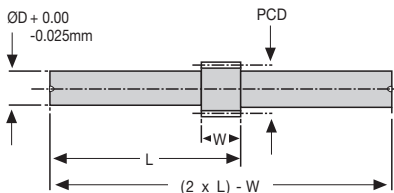

TH Helical Pinion Shafts Materials

DTH

17° 45' H.A.
20° P.A.

STD : Steel 214M15/045M10

TH Single

Single sided

DTH Double

Right Hand as
standard.

Double sided

Other numbers of teeth available,
please see gear section.

DISCOUNTS

	List Price
1 - 5	
6 - 19	- 12%
20 - 39	- 25%
40 - 59	- 33%
60 - 99	- 37%
100 - 200	- 42%

* CORRECTED

PART NUMBER	PITCH		PCD	L (mm)	W (mm)	ØD (mm)	PRICE EACH 1 - 5	
	MOD	TEETH					TH	DTH
TH0.4-9	0.4	9 *	4.20	20	5	3	£16.83	£25.32
TH0.4-10	0.4	10 *	4.62	20	5	3	£17.67	£26.57
TH0.4-11	0.4	11 *	5.04	20	5	3	£18.45	£27.74
TH0.4-12	0.4	12 *	5.46	25	5	4	£19.01	£28.60
TH0.4-13	0.4	13 *	5.88	25	5	4	£19.77	£29.72
TH0.4-15	0.4	15 *	6.72	25	5	5	£20.20	£30.38
TH0.4-20	0.4	20	8.40	25	5	5	£21.48	£32.29
TH0.5-9	0.5	9 *	5.25	25	6	4	£19.93	£29.89
TH0.5-10	0.5	10 *	5.78	25	6	4	£20.73	£31.17
TH0.5-11	0.5	11 *	6.30	25	6	4	£21.68	£32.61
TH0.5-12	0.5	12 *	6.83	30	6	5	£22.49	£33.85
TH0.5-13	0.5	13 *	7.35	30	6	5	£22.71	£34.06
TH0.5-15	0.5	15 *	8.40	30	6	6	£22.81	£34.33
TH0.5-20	0.5	20	10.50	30	6	6	£22.85	£34.35

Double sided

Other numbers of teeth available,
please see gear section.

DISCOUNTS

1 - 5	List Price
6 - 19	- 12%
20 - 39	- 25%
40 - 59	- 33%
60 - 99	- 37%
100 - 200	- 42%

* CORRECTED

PART NUMBER	PITCH		PCD	L (mm)	W (mm)	ØD (mm)	PRICE EACH 1 - 5	
	DP	TEETH					TH	DTH
TH64-9	64	9 *	4.17	20	5	3	£16.83	£25.32
TH64-10	64	10 *	4.58	20	5	3	£17.67	£26.57
TH64-11	64	11 *	5.00	20	5	3	£18.45	£27.74
TH64-12	64	12	5.00	25	5	4	£19.01	£28.60
TH64-13	64	13	5.42	25	5	4	£19.77	£29.72
TH64-15	64	15	6.25	25	5	4	£20.20	£30.38
TH64-20	64	20	8.33	25	5	4	£21.48	£32.29
TH48-9	48	9 *	5.56	25	6	4	£19.93	£29.89
TH48-10	48	10 *	6.11	25	6	4	£20.73	£31.17
TH48-11	48	11 *	6.67	25	6	4	£21.68	£32.61
TH48-12	48	12	6.67	30	6	5	£22.49	£33.85
TH48-13	48	13	7.22	30	6	5	£22.71	£34.06
TH48-15	48	15	8.33	30	6	6	£22.81	£34.33
TH48-20	48	20	11.11	30	6	6	£23.50	£35.31