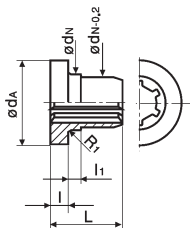

Linear Motion

Material

Splined Sleeves

Precision Range

Phosphor Bronze
Flanged Phosphor Bronze without holes

Linear Motion Splined Sleeves

a^* : Number of Keys

DISCOUNTS	1 - 5	6-19	20-39	40-59	60-99	100-499	500-999	1000+
	List Price		-10%	-20%	-30%	-35%	-40%	-50%

PART NUMBER	$a^* \times d1$	$x \ d2$	$\odot dA$	(h7) $\odot dN$	L	l	l1	PRICE EACH 1-5
HPC294-611-603	6 x 11	x14	43	24	35	10	6	£129.40
HPC294-613-603	6 x 13	x16	43	24	35	10	8	£146.89
HPC294-616-604	6 x 16	x20	48	28	45	12	8	£163.17
HPC294-618-604	6 x 18	x22	55	32	45	12	10	£171.44
HPC294-621-604	6 x 21	x25	55	32	45	12	10	£174.80
HPC294-623-605	6 x 23	x28	62	38	50	14	10	£174.80
HPC294-626-605	6 x 26	x32	62	38	50	14	10	£200.03
HPC294-628-606	6 x 28	x34	75	48	60	15	11	£242.01
HPC294-629-606	6 x 29.7	x34.93	75	48	60	15	11	£305.93
HPC294-632-606	8 x 32	x38	75	48	60	15	11	£275.68
HPC294-636-608	8 x 36	x42	95	63	80	16	12	£310.97
HPC294-642-608	8 x 42	x48	95	63	80	16	12	£326.09
HPC294-646-610	8 x 46	x54	110	72	80	18	12	£440.40