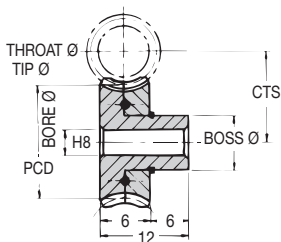

Anti-backlash Wormwheels *Materials*

0.4 MOD

STD : Phosphor Bronze PB2
SPECIAL TEETH : between 60 - 300

20° Pressure Angle

TORQUE CHECK variations at back	50 TEETH x 1000 R.P.M. INPUT
	with std worm
TORQUE Nm	0.056
K.W.	0.0012

DISCOUNTS

Quantity	List Price
1 - 5	-
6 - 19	- 12%
20 - 39	- 25%
40 - 59	- 33%
60 - 99	- 37%
100 - 200	- 42%

Anti-backlash Wormwheels

MOD 0.4

PART NUMBER	TEETH	PCD (mm)	CTS (mm)	THROAT Ø (mm)	TIP Ø (mm)	BOSS Ø (mm)	BORE Ø (mm)	PRICE EACH 1-5
ABM0.4-60	60	24.00	16.50	24.80	25.20	12	4	£42.27
ABM0.4-62	62	24.80	16.90	25.60	26.00	12	4	£42.81
ABM0.4-64	64	25.60	17.30	26.40	26.80	12	4	£43.30
ABM0.4-68	68	27.20	18.10	28.00	28.40	12	4	£44.35
ABM0.4-70	70	28.00	18.50	28.80	29.20	12	4	£44.88
ABM0.4-72	72	28.80	18.90	29.60	30.00	12	5	£45.43
ABM0.4-75	75	30.00	19.50	30.80	31.20	12	5	£45.92
ABM0.4-76	76	30.40	19.70	31.20	31.60	12	5	£46.48
ABM0.4-80	80	32.00	20.50	32.80	33.20	12	5	£46.91
ABM0.4-84	84	33.60	21.30	34.40	34.80	12	5	£47.98
ABM0.4-85	85	34.00	21.50	34.80	35.20	12	5	£48.05
ABM0.4-86	86	34.40	21.70	35.20	35.60	12	5	£50.15
ABM0.4-90	90	36.00	22.50	36.80	37.20	12	5	£51.23
ABM0.4-92	92	36.80	22.90	37.60	38.00	12	5	£52.29
ABM0.4-94	94	37.60	23.30	38.40	38.80	12	5	£53.38
ABM0.4-96	96	38.40	23.70	39.20	39.60	12	5	£54.41
ABM0.4-100	100	40.00	24.50	40.80	41.20	12	5	£55.47
ABM0.4-110	110	44.00	26.50	44.80	45.20	12	5	£61.22
ABM0.4-120	120	48.00	28.50	48.80	49.20	12	5	£67.31
ABM0.4-130	130	52.00	30.50	52.80	53.20	12	5	£78.25
ABM0.4-140	140	56.00	32.50	56.80	57.20	12	5	£85.69
ABM0.4-150	150	60.00	34.50	60.80	61.20	20	5	£91.87
ABM0.4-200	200	80.00	44.50	80.80	81.20	20	6	£123.00
ABM0.4-300	300	120.00	64.50	120.80	121.20	20	6	£143.15