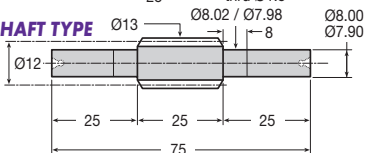

Worms & Wheels

Materials

0.5 MOD, 1.571mm Pitch

STD : Delrin
Machined Parts

20° Pressure Angle

LEAD ANGLE
RIGHT HAND
STANDARD

DISCOUNTS

| Quantity | List Price |
|-------------|------------|
| 1 - 5 | List Price |
| 6 - 29 | - 22% |
| 30 - 99 | - 44% |
| 100 - 399 | - 47% |
| 400 - 999 | - 50% |
| 1000 - 5000 | - 53% |

Worm DELRIN - Machined Parts

BORED TYPE

SHAFT TYPE

PLASTIC

| PART NUMBER | No. of STARTS | LEAD ANGLE | PRICE EACH 1-5 |
|-------------|---------------|------------|----------------|
| ZW0.5-1 | 1 | 2°23' | £10.30 |
| ZW0.5-2 | 2 | 4°45' | £10.76 |
| ZW0.5-3 | 3 | 7°07' | £11.21 |
| ZW0.5-4 | 4 | 9°27' | £12.09 |

PLASTIC

| PART NUMBER | No. of STARTS | LEAD ANGLE | PRICE EACH 1-5 |
|-------------|---------------|------------|----------------|
| ZSW0.5-1 | 1 | 2°23' | £20.37 |
| ZSW0.5-2 | 2 | 4°45' | £21.27 |
| ZSW0.5-3 | 3 | 7°07' | £22.44 |
| ZSW0.5-4 | 4 | 9°27' | £23.55 |

Wheel DELRIN - Machined Parts

REDUCTION RATIO = $\frac{\text{No. of Teeth in Wheel}}{\text{No. of Starts in Worm}}$

Double
Bossed
Wheels
Available @
Price x 1.4

Worms & Wheels Plastic

15.8

Unit 14, Foxwood Ind. Park, Foxwood Rd. Chesterfield, Derbyshire S41 9RN
Telephone +44(0)1246 268080 Fax +44(0)1246 260003