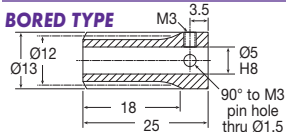

Worms & Wheels

Materials

0.5 MOD, 1.571mm Pitch

STD : Phosphor Bronze PB2
and Steel 214M15 / 655M13

20° Pressure Angle

LEAD ANGLE
RIGHT HAND
STANDARD

DISCOUNTS

| | List Price |
|-----------|------------|
| 1 - 5 | |
| 6 - 19 | - 12% |
| 20 - 39 | - 25% |
| 40 - 59 | - 33% |
| 60 - 99 | - 37% |
| 100 - 200 | - 42% |

Worm

STEEL 214 M15 - En202

BORED TYPE

214M15 - EN202 UNHARDENED

| PART NUMBER | PRICE EACH 1-5 | No. of STARTS | LEAD ANGLE | PART NUMBER | PRICE EACH 1-5 |
|-------------|----------------|---------------|------------|-------------|----------------|
| W0.5-1 | £14.67 | 1 | 2°23' | WH0.5-1 | £20.87 |
| W0.5-2 | £15.19 | 2 | 4°45' | WH0.5-2 | £21.65 |
| W0.5-3 | £15.95 | 3 | 7°07' | WH0.5-3 | £22.74 |
| W0.5-4 | £17.25 | 4 | 9°27' | WH0.5-4 | £24.45 |

655M13 - EN36 HARDENED

Wheel

PHOSPHOR BRONZE - PB2

REDUCTION RATIO = No. of Teeth in Wheel
= No. of Starts in Worm

**Double
Bossed
Wheels
Available @
Price x 1.4**

LEAD ANGLE RIGHT HAND STANDARD

Number of Teeth between **12 - 370**
 See **Technical Section**

LEAD ANGLE RIGHT HAND STANDARD

| | | |
|------------------------------------|------------------------------|-----------------|
| TORQUE CHECK variations at back | 50 TEETH x 1000 R.P.M. INPUT | |
| | WITH PLASTIC WORM | WITH STEEL WORM |
| TORQUE Nm | 0.25 | 0.65 |
| K.W. | 0.0005 | 0.0014 |