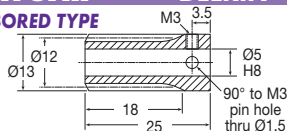

Worms & Wheels

Materials

0.5 MOD, 1.571mm Pitch

STD : Delrin
Machined Parts

20° Pressure Angle

LEAD ANGLE
RIGHT HAND
STANDARD

DISCOUNTS

| Quantity | List Price |
|-------------|------------|
| 1 - 5 | List Price |
| 6 - 29 | - 22% |
| 30 - 99 | - 44% |
| 100 - 399 | - 47% |
| 400 - 999 | - 50% |
| 1000 - 5000 | - 53% |

Worm DELRIN - Machined Parts

BORED TYPE

SHAFT TYPE

PLASTIC

| PART NUMBER | No. of STARTS | LEAD ANGLE | PRICE EACH 1-5 |
|-------------|---------------|------------|----------------|
| ZW0.5-1 | 1 | 2°23' | £10.30 |
| ZW0.5-2 | 2 | 4°45' | £10.76 |
| ZW0.5-3 | 3 | 7°07' | £11.21 |
| ZW0.5-4 | 4 | 9°27' | £12.09 |

Wheel DELRIN - Machined Parts

REDUCTION RATIO = $\frac{\text{No. of Teeth in Wheel}}{\text{No. of Starts in Worm}}$

Double
Bossed
Wheels
Available @
Price x 1.4

Worms & Wheels Plastic

15.8

Unit 14, Foxwood Ind. Park, Foxwood Rd. Chesterfield, Derbyshire S41 9RN
Telephone +44(0)1246 268080 Fax +44(0)1246 260003