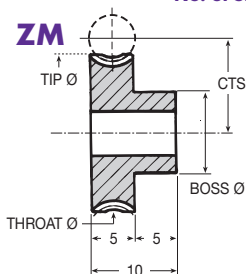

Worms & Wheels

Materials

0.5 MOD, 1.571mm Pitch

STD : Delrin
Machined Parts

20° Pressure Angle

LEAD ANGLE
RIGHT HAND
STANDARD

DISCOUNTS

| Quantity | List Price |
|-------------|------------|
| 1 - 5 | List Price |
| 6 - 29 | - 22% |
| 30 - 99 | - 44% |
| 100 - 399 | - 47% |
| 400 - 999 | - 50% |
| 1000 - 5000 | - 53% |

Worm DELRIN - Machined Parts

BORED TYPE

SHAFT TYPE

PLASTIC

| PART NUMBER | No. of STARTS | LEAD ANGLE | PRICE EACH 1-5 |
|-------------|---------------|------------|----------------|
| ZW0.5-1 | 1 | 2°23' | £10.30 |
| ZW0.5-2 | 2 | 4°45' | £10.76 |
| ZW0.5-3 | 3 | 7°07' | £11.21 |
| ZW0.5-4 | 4 | 9°27' | £12.09 |

PLASTIC

| PART NUMBER | No. of STARTS | LEAD ANGLE | PRICE EACH 1-5 |
|-------------|---------------|------------|----------------|
| ZSW0.5-1 | 1 | 2°23' | £20.37 |
| ZSW0.5-2 | 2 | 4°45' | £21.27 |
| ZSW0.5-3 | 3 | 7°07' | £22.44 |
| ZSW0.5-4 | 4 | 9°27' | £23.55 |

Wheel DELRIN - Machined Parts

REDUCTION RATIO = $\frac{\text{No. of Teeth in Wheel}}{\text{No. of Starts in Worm}}$

Double
Bossed
Wheels
Available @
Price x 1.4

Worms & Wheels Plastic

15.8

Unit 14, Foxwood Ind. Park, Foxwood Rd. Chesterfield, Derbyshire S41 9RN
Telephone +44(0)1246 268080 Fax +44(0)1246 260003