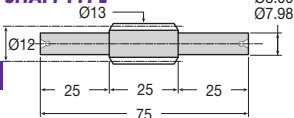

Worm

STEEL 214 M15 - En202

BORED TYPE

214M15 - EN202 UNHARDENED

| PART NUMBER | PRICE EACH 1-5 | No. of STARTS | LEAD ANGLE | PART NUMBER | PRICE EACH 1-5 |
|-------------|----------------|---------------|------------|-------------|----------------|
| W0.5-1 | £14.67 | 1 | 2°23' | WH0.5-1 | £20.87 |
| W0.5-2 | £15.19 | 2 | 4°45' | WH0.5-2 | £21.65 |
| W0.5-3 | £15.95 | 3 | 7°07' | WH0.5-3 | £22.74 |
| W0.5-4 | £17.25 | 4 | 9°27' | WH0.5-4 | £24.45 |

214M15 - EN202 HARDENED

SHAFT TYPE

214M15 - EN202 UNHARDENED

| PART NUMBER | PRICE EACH 1-5 | No. of STARTS | LEAD ANGLE | PART NUMBER | PRICE EACH 1-5 |
|-------------|----------------|---------------|------------|-------------|----------------|
| SW0.5-1 | £28.90 | 1 | 2°23' | SWH0.5-1 | £41.10 |
| SW0.5-2 | £30.18 | 2 | 4°45' | SWH0.5-2 | £42.87 |
| SW0.5-3 | £31.85 | 3 | 7°07' | SWH0.5-3 | £45.25 |
| SW0.5-4 | £33.31 | 4 | 9°27' | SWH0.5-4 | £47.40 |

655M13 - EN36 HARDENED

Wheel

PHOSPHOR BRONZE - PB2

REDUCTION RATIO = No. of Teeth in Wheel
= No. of Starts in Worm

**Double
Bossed
Wheels
Available @
Price x 1.4**

LEAD ANGLE RIGHT HAND STANDARD

Number of Teeth between **12 - 370**
 See **Technical Section**