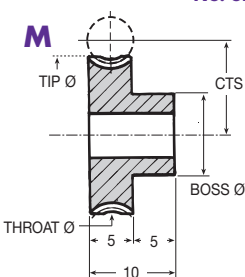

Worm

STEEL 214 M15 - En202

BORED TYPE

214M15 - EN202 UNHARDENED

| PART NUMBER | PRICE EACH 1-5 | No. of STARTS | LEAD ANGLE | PART NUMBER | PRICE EACH 1-5 |
|-------------|----------------|---------------|------------|-------------|----------------|
| W0.5-1 | £14.67 | 1 | 2°23' | WH0.5-1 | £20.87 |
| W0.5-2 | £15.19 | 2 | 4°45' | WH0.5-2 | £21.65 |
| W0.5-3 | £15.95 | 3 | 7°07' | WH0.5-3 | £22.74 |
| W0.5-4 | £17.25 | 4 | 9°27' | WH0.5-4 | £24.45 |

214M15 - EN202 HARDENED

SHAFT TYPE

214M15 - EN202 UNHARDENED

| PART NUMBER | PRICE EACH 1-5 | No. of STARTS | LEAD ANGLE | PART NUMBER | PRICE EACH 1-5 |
|-------------|----------------|---------------|------------|-------------|----------------|
| SW0.5-1 | £28.90 | 1 | 2°23' | SWH0.5-1 | £41.10 |
| SW0.5-2 | £30.18 | 2 | 4°45' | SWH0.5-2 | £42.87 |
| SW0.5-3 | £31.85 | 3 | 7°07' | SWH0.5-3 | £45.25 |
| SW0.5-4 | £33.31 | 4 | 9°27' | SWH0.5-4 | £47.40 |

655M13 - EN36 HARDENED

Wheel

PHOSPHOR BRONZE - PB2

REDUCTION RATIO = No. of Teeth in Wheel
= No. of Starts in Worm

**Double
Bossed
Wheels
Available @
Price x 1.4**

LEAD ANGLE RIGHT HAND STANDARD

Number of Teeth between **12 - 370**
 See **Technical Section**

Worms & Wheels

Materials

0.5 MOD, 1.571mm Pitch

STD : Delrin
Machined Parts

20° Pressure Angle

LEAD ANGLE
RIGHT HAND
STANDARD

DISCOUNTS

| Quantity | List Price |
|-------------|------------|
| 1 - 5 | List Price |
| 6 - 29 | - 22% |
| 30 - 99 | - 44% |
| 100 - 399 | - 47% |
| 400 - 999 | - 50% |
| 1000 - 5000 | - 53% |