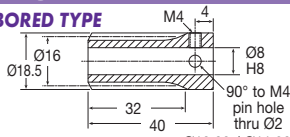

Worm DELRIN - Machined Parts

BORED TYPE