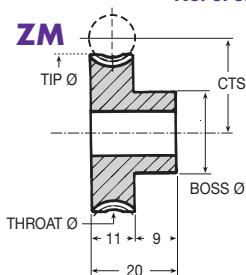

### SHAFT TYPE

### PLASTIC

PART NUMBER	No. of STARTS	LEAD ANGLE	PRICE EACH 1-5
ZW1.25-1	1	4°28'	£13.64
ZW1.25-2	2	8°53'	£14.35
ZW1.25-3	3	13°11'	£15.77
ZW1.25-4	4	17°21'	£16.46

### PLASTIC

PART NUMBER	No. of STARTS	LEAD ANGLE	PRICE EACH 1-5
ZSW1.25-1	1	4°28'	£25.11
ZSW1.25-2	2	8°53'	£25.79
ZSW1.25-3	3	13°11'	£26.00
ZSW1.25-4	4	17°21'	£26.12

## Wheel DELRIN - Machined Parts

**REDUCTION RATIO** =  $\frac{\text{No. of Teeth in Wheel}}{\text{No. of Starts in Worm}}$

**Double  
Bossed  
Wheels  
Available @  
Price x 1.4**

15.20

Unit 14, Foxwood Ind. Park, Foxwood Rd. Chesterfield, Derbyshire S41 9RN  
Telephone +44(0)1246 268080 Fax +44(0)1246 260003