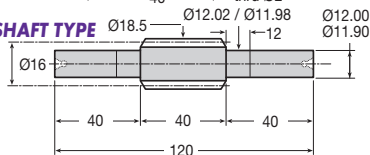

Worms & Wheels

Materials

1.25 MOD, 3.927mm Pitch

STD : Delrin
Machined Parts

20° Pressure Angle

**LEAD ANGLE
RIGHT HAND
STANDARD**

DISCOUNTS

Quantity	List Price
1 - 5	List Price
6 - 29	- 22%
30 - 99	- 44%
100 - 399	- 47%
400 - 999	- 50%
1000 - 5000	- 53%

Worm DELRIN - Machined Parts

BORED TYPE

SHAFT TYPE

PLASTIC

PART NUMBER	No. of STARTS	LEAD ANGLE	PRICE EACH 1-5
ZW1.25-1	1	4°28'	£13.64
ZW1.25-2	2	8°53'	£14.35
ZW1.25-3	3	13°11'	£15.77
ZW1.25-4	4	17°21'	£16.46

PLASTIC

PART NUMBER	No. of STARTS	LEAD ANGLE	PRICE EACH 1-5
ZSW1.25-1	1	4°28'	£25.11
ZSW1.25-2	2	8°53'	£25.79
ZSW1.25-3	3	13°11'	£26.00
ZSW1.25-4	4	17°21'	£26.12

Wheel DELRIN - Machined Parts

REDUCTION RATIO = $\frac{\text{No. of Teeth in Wheel}}{\text{No. of Starts in Worm}}$

**Double
Bossed
Wheels
Available @
Price x 1.4**

15.20

Unit 14, Foxwood Ind. Park, Foxwood Rd. Chesterfield, Derbyshire S41 9RN
Telephone +44(0)1246 268080 Fax +44(0)1246 260003