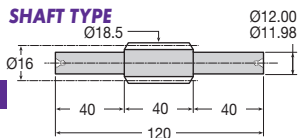

214M15 - EN202 UNHARDENED

PART NUMBER	PRICE EACH 1-5	No. of STARTS	LEAD ANGLE	PART NUMBER	PRICE EACH 1-5
SW1.25-1	£35.70	1	4°28'	SWH1.25-1	£50.68
SW1.25-2	£36.67	2	8°53'	SWH1.25-2	£52.10
SW1.25-3	£39.18	3	13°11'	SWH1.25-3	£55.57
SW1.25-4	£39.72	4	17°21'	SWH1.25-4	£56.45

655M13 - EN36 HARDENED

Wheel

PHOSPHOR BRONZE - PB2

REDUCTION RATIO = No. of Teeth in Wheel
= No. of Starts in Worm