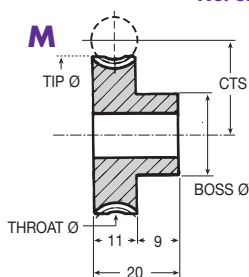

Double Bossed Wheels Available @ Price x 1.4

Worms & Steel MOD 1.25

Worms & Wheels Bronze

15.18

Unit 14, Foxwood Ind. Park, Foxwood Rd. Chesterfield, Derbyshire S41 9RN
Telephone +44(0)1246 268080 Fax +44(0)1246 260003