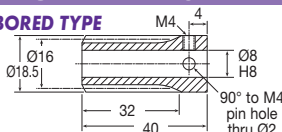

Worm

STEEL 214 M15 - EN202

BORED TYPE

214M15 - EN202 UNHARDENED

PART NUMBER	PRICE EACH 1-5	No. of STARTS	LEAD ANGLE	PART NUMBER	PRICE EACH 1-5
W1.25-1	£19.33	1	4°28'	WH1.25-1	£27.53
W1.25-2	£20.42	2	8°53'	WH1.25-2	£29.05
W1.25-3	£22.44	3	13°11'	WH1.25-3	£31.90
W1.25-4	£23.43	4	17°21'	WH1.25-4	£33.31

214M15 - EN202 HARDENED

SHAFT TYPE