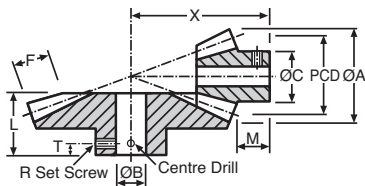

Bevel Gears 2:1 3:1 4:1 Materials

0.8 - 2.5 MOD

STD : White Delrin
Straight Cut - Gleason System

20° Pressure Angle

MOD 0.8 - 2.5

DISCOUNTS

Quantity	List Price
1 - 5	-
6 - 29	- 5%
30 - 99	- 10%
100 - 399	- 15%
400 - 999	- 20%
1000 - 5000	- 25%