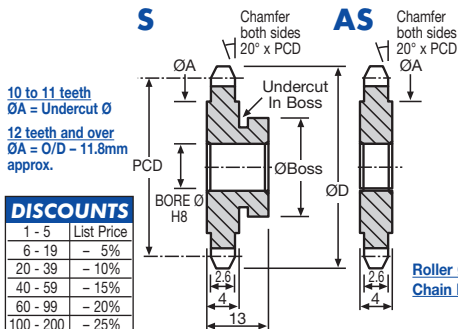

Materials

Chain Sprockets

STD : Stainless Steel 303 S21/304S31 (En58)

6mm Pitch

Other numbers of teeth available

Roller Ø
Chain No.

4.00
04
HPC Part No. SUA 6

DISCOUNTS

Quantity	List Price
1 - 5	
6 - 19	- 5%
20 - 39	- 10%
40 - 59	- 15%
60 - 99	- 20%
100 - 200	- 25%

PART NUMBER	TEETH	PCD mm	ØD mm	BOSS Ø mm	BORE Ø mm	Undercut Ø x width	PRICE EACH 1-5	
							S	AS
S6-10	10	19.42	22.06	15	6	10.00 x 2.5	£7.20	£5.72
S6-11	11	21.29	24.03	15	6	14.00 x 2.5	£7.74	£6.15
S6-12	12	23.18	25.99	15	6	14.00 x 2.5	£8.47	£6.72
S6-13	13	25.07	27.94	15	6		£8.73	£7.01
S6-14	14	26.96	29.88	15	6		£8.93	£7.12
S6-15	15	28.85	31.82	15	6		£9.20	£7.34
S6-16	16	30.75	33.76	15	6		£9.99	£7.99
S6-17	17	32.65	35.69	15	6		£10.94	£8.73
S6-18	18	34.55	37.62	15	6		£11.29	£9.02
S6-19	19	36.45	39.55	15	6		£12.15	£9.72
S6-20	20	38.35	41.48	20	8		£13.13	£10.47
S6-21	21	40.25	43.41	20	8		£13.31	£10.65
S6-23	23	44.06	47.25	20	8		£13.48	£10.76
S6-25	25	47.87	51.09	20	8		£13.65	£10.94
S6-27	27	51.68	54.93	20	8		£13.82	£11.03
S6-30	30	57.40	60.68	20	8	No Undercut	£13.98	£11.19
S6-33	33	63.12	66.43	20	8		£14.20	£11.34
S6-35	35	66.93	70.26	20	8		£14.39	£11.48
S6-36	36	68.84	72.18	20	8		£14.66	£11.70
S6-38	38	72.65	76.00	20	8		£15.07	£12.06
S6-40	40	76.47	79.83	30	10		£15.49	£12.40
S6-42	42	80.28	83.66	30	10		£15.77	£12.65
S6-44	44	84.10	87.49	30	10		£16.12	£12.84
S6-48	48	91.73	95.14	30	10		£16.38	£13.09
S6-50	50	95.55	98.97	30	10		£17.13	£13.68
S6-56	56	107.00	110.44	30	10		£17.88	£14.31
S6-60	60	114.64	118.08	30	10		£18.66	£14.95

Sprockets & Chains Stainless PITCH 6mm

Unit 14, Foxwood Ind. Park, Foxwood Rd. Chesterfield, Derbyshire S41 9RN

Telephone +44(0)1246 268080 Fax +44(0)1246 260003

13.7