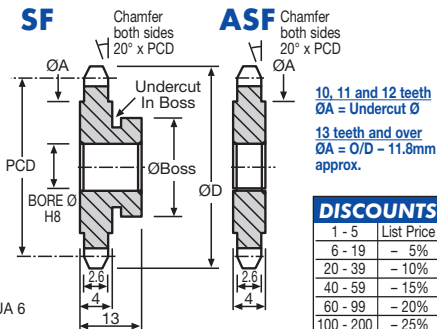

Other numbers of teeth available

Roller Ø 4.00
Chain No. 04
HPC Part No. SUA 6

DISCOUNTS

Quantity	List Price
1 - 5	List Price
6 - 19	- 5%
20 - 39	- 10%
40 - 59	- 15%
60 - 99	- 20%
100 - 200	- 25%

PART NUMBER	TEETH	PCD mm	ØD mm	BOSS Ø mm	BORE Ø mm	Undercut Ø x width	PRICE EACH 1-5
							SF ASF
SF6-10	10	19.41	22.06	15	6	10.00 x 2.5	£5.79 £4.54
SF6-11	11	21.29	24.03	15	6	14.00 x 2.5	£6.15 £4.95
SF6-12	12	23.18	25.99	15	6	14.00 x 2.5	£6.72 £5.36
SF6-13	13	25.07	27.94	15	6		£6.97 £5.53
SF6-14	14	26.96	29.88	15	6		£7.12 £5.73
SF6-15	15	28.85	31.82	15	6		£7.34 £5.83
SF6-16	16	30.75	33.76	15	6		£7.99 £6.37
SF6-17	17	32.64	35.69	15	6		£8.73 £6.97
SF6-18	18	34.55	37.62	15	6		£9.02 £7.20
SF6-19	19	36.45	39.55	15	6		£9.72 £7.75
SF6-20	20	38.35	41.48	20	8		£10.47 £8.38
SF6-21	21	40.25	43.41	20	8		£10.65 £8.50
SF6-23	23	44.06	47.25	20	8		£10.77 £8.59
SF6-25	25	47.87	51.09	20	8		£10.94 £8.73
SF6-27	27	51.68	54.93	20	8	No Undercut	£11.03 £8.83
SF6-30	30	57.40	60.68	20	8		£11.19 £8.93
SF6-33	33	63.13	66.43	20	8		£11.34 £9.04
SF6-35	35	66.93	70.26	20	8		£11.49 £9.32
SF6-36	36	68.84	72.18	20	8		£11.70 £9.55
SF6-38	38	72.65	76.00	20	8		£12.06 £9.62
SF6-40	40	76.47	79.83	30	10		£12.40 £9.94
SF6-42	42	80.28	83.66	30	10		£12.93 £10.08
SF6-44	44	84.10	87.49	30	10		£12.84 £10.25
SF6-48	48	91.73	95.14	30	10		£13.09 £10.44
SF6-50	50	95.55	98.97	30	10		£13.68 £10.95
SF6-56	56	107.00	110.44	30	10		£14.31 £11.40
SF6-60	60	114.64	118.08	30	10		£14.90 £11.90