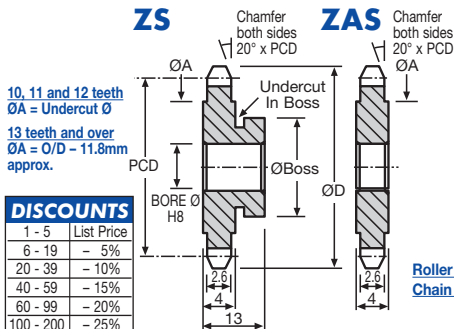

Chain Sprockets

6mm Pitch

10, 11 and 12 teeth

ØA = Undercut Ø

13 teeth and over

ØA = O/D - 11.8mm approx.

DISCOUNTS

1 - 5	List Price
6 - 19	- 5%
20 - 39	- 10%
40 - 59	- 15%
60 - 99	- 20%
100 - 200	- 25%

Roller Ø 4.00

Chain No. 04

HPC Part No. SUA 6

PART NUMBER	TEETH	PCD mm	ØD mm	BOSS Ø mm	BORE Ø mm	Undercut Ø x width	PRICE EACH 1-5	ZS	ZAS
ZS6-10	10	19.41	22.06	15	6	10.00 x 2.5	£6.31	£5.01	
ZS6-11	11	21.29	24.03	15	6	14.00 x 2.5	£6.34	£5.06	
ZS6-12	12	23.18	25.99	15	6	14.00 x 2.5	£6.54	£5.25	
ZS6-13	13	25.07	27.94	15	6		£6.69	£5.34	
ZS6-14	14	26.96	29.88	15	6		£7.12	£5.73	
ZS6-15	15	28.85	31.82	15	6		£7.38	£5.86	
ZS6-16	16	30.75	33.76	15	6		£7.43	£5.91	
ZS6-17	17	32.65	35.69	15	6		£7.44	£5.95	
ZS6-18	18	34.55	37.62	15	6		£7.56	£6.03	
ZS6-19	19	36.45	39.55	15	6		£7.63	£6.07	
ZS6-20	20	38.35	41.48	20	8		£8.67	£6.54	
ZS6-21	21	40.25	43.41	20	8		£8.76	£6.99	
ZS6-23	23	44.06	47.25	20	8		£9.02	£7.20	
ZS6-25	25	47.87	51.09	20	8		£10.99	£8.77	
ZS6-27	27	51.68	54.93	20	8		£11.19	£8.93	
ZS6-30	30	57.40	60.68	20	8	No Undercut	£12.51	£9.99	
ZS6-33	33	63.12	66.43	20	8		£13.93	£11.10	
ZS6-35	35	66.93	70.26	20	8		£14.13	£11.28	
ZS6-36	36	68.84	72.18	20	8		£14.39	£11.50	
ZS6-38	38	72.65	76.00	20	8		£15.12	£12.08	
ZS6-40	40	76.47	79.83	30	10		£15.50	£12.40	
ZS6-42	42	80.28	83.66	30	10		£17.02	£13.59	
ZS6-44	44	84.10	87.49	30	10		£18.50	£14.78	
ZS6-48	48	91.73	95.14	30	10		£21.97	£17.59	
ZS6-50	50	95.55	98.97	30	10		£26.32	£20.98	
ZS6-56	56	107.00	110.44	30	10		£36.03	£28.48	
ZS6-60	60	114.64	118.08	30	10		£44.62	£39.27	