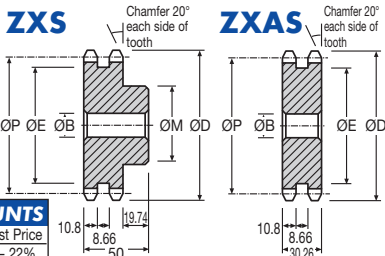

Materials

Duplex Chain Sprockets

STD : White Delrin

SPECIAL TEETH : between 8 - 60

3/4" Pitch

DISCOUNTS

1 - 5	List Price
6 - 19	- 22%
20 - 39	- 44%
40 - 59	- 47%
60 - 99	- 50%
100 - 200	- 53%

Roller Ø 12.07

Chain No. 12B-2

HPC Part No. XSUA-750

PART NUMBER	TEETH	P.C.D.		Boss Ø	Int. Boss Ø	Bore Ø	PRICE EACH 1-5	
		ØP	ØD				ZXS	ZXAS
ZXS75-8	8	49.78	57.41	25.40	29	12.70	£29.62	£25.11
ZXS75-9	9	55.69	63.77	25.40	35	12.70	£32.97	£27.96
ZXS75-10	10	61.65	70.07	25.40	41	12.70	£37.37	£31.73
ZXS75-11	11	67.62	76.31	25.40	47	12.70	£39.22	£33.31
ZXS75-12	12	73.60	82.52	25.40	53	12.70	£39.36	£33.44
ZXS75-13	13	79.60	88.72	38.10	59	19.05	£47.40	£40.28
ZXS75-14	14	85.61	94.91	38.10	65	19.05	£49.49	£42.05
ZXS75-15	15	91.62	101.06	38.10	71	19.05	£50.64	£42.99
ZXS75-16	16	97.65	107.19	38.10	77	19.05	£59.40	£50.49
ZXS75-17	17	103.68	113.35	38.10	83	19.05	£75.53	£64.18
ZXS75-18	18	109.71	119.46	50.80	89	19.05	£76.55	£65.09
ZXS75-19	19	115.74	125.60	50.80	95	19.05	£78.50	£66.73
ZXS75-20	20	121.78	131.71	50.80	101	19.05	£81.04	£68.84
ZXS75-21	21	127.82	137.83	50.80	107	19.05	£83.18	£70.69
ZXS75-23	23	139.90	150.02	50.80	119	19.05	£94.97	£75.91
ZXS75-25	25	151.98	162.23	50.80	130	19.05	£99.89	£79.86
ZXS75-27	27	164.09	174.42	50.80	142	19.05	£126.60	£101.23
ZXS75-30	30	182.25	192.67	76.20	160	25.40	£184.58	£147.67
ZXS75-33	33	200.41	210.92	76.20	178	25.40	£207.90	£166.29
ZXS75-35	35	212.52	223.09	76.20	190	25.40	£232.24	£185.81
ZXS75-36	36	218.57	229.17	76.20	196	25.40	£252.55	£202.03
ZXS75-38	38	230.69	241.33	76.20	210	25.40	£300.94	£240.73
ZXS75-39	39	236.74	247.40	76.20	216	25.40	£330.24	£264.16
ZXS75-40	40	242.80	253.48	76.20	222	25.40	£343.51	£274.79
ZXS75-42	42	254.92	265.63	76.20	234	25.40	£366.58	£293.23
ZXS75-44	44	267.03	277.79	76.20	246	25.40	£388.24	£310.59
ZXS75-48	48	291.27	302.08	76.20	270	25.40	£402.96	£322.32

Sprockets & Chains Plastic PITCH 3/4"

Unit 14, Foxwood Ind. Park, Foxwood Rd. Chesterfield, Derbyshire S41 9RN

Telephone +44(0)1246 268080 Fax +44(0)1246 260003

13.41