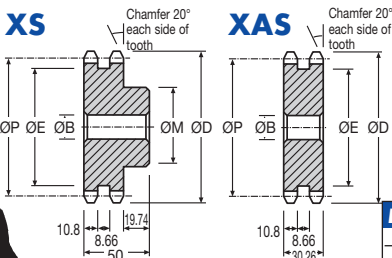

### DISCOUNTS

	List Price
1 - 5	
6 - 19	- 12%
20 - 39	- 25%
40 - 59	- 33%
60 - 99	- 37%
100 - 200	- 42%

Roller Ø 12.07

Chain No. 12B-2

HPC Part No. XSUA-750

PITCH 3/4"

Sprockets & Chains Steel

PART NUMBER	TEETH	P.C.D.		Boss Ø	Int. Boss Ø	Bore Ø	PRICE EACH 1-5	
		ØP	ØD				XS	XAS
XS75-8	8	49.78	57.41	25.40	29	12.70	£35.30	£28.91
XS75-9	9	55.69	63.77	25.40	35	12.70	£39.35	£32.22
XS75-10	10	61.65	70.07	25.40	41	12.70	£44.54	£36.45
XS75-11	11	67.62	76.31	25.40	47	12.70	£46.82	£38.28
XS75-12	12	73.60	82.52	25.40	53	12.70	£46.93	£38.46
XS75-13	13	79.60	88.72	38.10	59	19.05	£49.49	£40.56
XS75-14	14	85.61	94.91	38.10	65	19.05	£51.64	£42.26
XS75-15	15	91.62	101.06	38.10	71	19.05	£52.81	£43.21
XS75-16	16	97.65	107.19	38.10	77	19.05	£55.04	£45.08
XS75-17	17	103.68	113.35	38.10	83	19.05	£62.97	£51.61
XS75-18	18	109.71	119.46	50.80	89	19.05	£63.80	£52.29
XS75-19	19	115.74	125.60	50.80	95	19.05	£65.49	£53.66
XS75-20	20	121.78	131.71	50.80	101	19.05	£67.56	£55.42
XS75-21	21	127.82	137.83	50.80	107	19.05	£69.40	£56.84
XS75-23	23	139.90	150.02	50.80	119	19.05	£71.91	£58.91
XS75-25	25	151.98	162.23	50.80	130	19.05	£75.69	£62.05
XS75-27	27	164.09	174.42	50.80	142	19.05	£87.91	£72.05
XS75-30	30	182.25	192.67	76.20	160	25.40	£128.20	£105.10
XS75-33	33	200.41	210.92	76.20	178	25.40	£144.33	£118.32
XS75-35	35	212.52	223.09	76.20	190	25.40	£156.10	£127.98
XS75-36	36	218.57	229.17	76.20	196	25.40	£169.76	£139.16
XS75-38	38	230.69	241.33	76.20	210	25.40	£199.04	£163.14
XS75-39	39	236.74	247.40	76.20	216	25.40	£218.36	£179.06
XS75-40	40	242.80	253.48	76.20	222	25.40	£223.71	£183.41
XS75-42	42	254.92	265.63	76.20	234	25.40	£234.98	£192.62
XS75-44	44	267.03	277.79	76.20	246	25.40	£249.23	£204.06
XS75-48	48	291.27	302.08	76.20	270	25.40	£258.30	£211.77