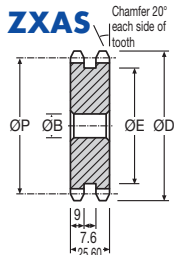

DISCOUNTS

Quantity	List Price
1 - 5	
6 - 19	- 22%
20 - 39	- 44%
40 - 59	- 47%
60 - 99	- 50%
100 - 200	- 53%

Roller Ø 10.16

Chain No. 10B-2

HPC Part No. XSBR-625

PART NUMBER	TEETH	P.C.D. ØP	ØD	Boss ØM	Int. Boss ØE	Bore ØB	PRICE EACH 1-5	ZXS	ZXAS
ZXS62-8	8	41.48	47.84	22.22	23	12.70	£26.33	£21.79	
ZXS62-9	9	46.41	53.15	25.40	28	12.70	£29.37	£24.31	
ZXS62-10	10	51.37	58.38	25.40	33	12.70	£32.43	£26.82	
ZXS62-11	11	56.35	63.59	28.58	39	12.70	£34.21	£28.28	
ZXS62-12	12	61.33	68.77	31.75	44	12.70	£34.80	£28.76	
ZXS62-13	13	66.33	73.93	31.75	49	12.70	£37.44	£31.01	
ZXS62-14	14	71.34	79.07	31.75	54	12.70	£38.72	£32.04	
ZXS62-15	15	76.35	84.20	44.45	59	12.70	£39.60	£32.71	
ZXS62-16	16	81.37	89.32	50.80	64	12.70	£40.95	£33.90	
ZXS62-17	17	86.39	94.44	50.80	69	12.70	£45.25	£37.40	
ZXS62-18	18	91.42	99.55	50.80	74	12.70	£48.01	£39.74	
ZXS62-19	19	96.44	104.66	60.33	79	12.70	£49.75	£41.18	
ZXS62-20	20	101.47	109.75	63.50	84	12.70	£51.24	£42.40	
ZXS62-21	21	106.51	114.85	63.50	89	12.70	£52.48	£43.46	
ZXS62-23	23	116.58	125.03	63.50	99	12.70	£54.55	£45.16	
ZXS62-25	25	126.66	135.19	69.85	109	12.70	£58.10	£48.17	
ZXS62-27	27	136.74	145.35	69.85	119	12.70	£67.51	£52.64	
ZXS62-30	30	151.87	160.56	79.38	134	15.88	£99.07	£82.07	
ZXS62-33	33	167.00	175.78	79.38	150	15.88	£111.91	£92.70	
ZXS62-35	35	177.09	185.91	88.90	160	15.88	£120.99	£100.25	
ZXS62-36	36	182.14	190.97	88.90	164	15.88	£132.36	£109.64	
ZXS62-38	38	192.23	201.10	88.90	175	19.05	£155.26	£128.59	
ZXS62-39	39	197.28	206.16	88.90	180	19.05	£170.32	£141.14	
ZXS62-40	40	202.33	211.23	88.90	185	19.05	£174.45	£144.31	
ZXS62-42	42	212.43	221.36	88.90	195	19.05	£183.27	£151.80	
ZXS62-44	44	222.52	231.49	88.90	205	19.05	£194.28	£160.06	
ZXS62-48	48	242.72	251.72	88.90	225	25.40	£201.51	£166.93	

Unit 14, Foxwood Ind. Park, Foxwood Rd. Chesterfield, Derbyshire S41 9RN

Telephone +44(0)1246 268080 Fax +44(0)1246 260003

13.39

Sprockets & Chains Plastic PITCH 5/8"