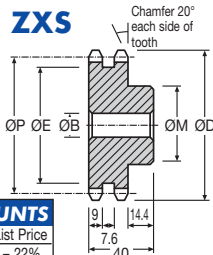

Materials

Duplex Chain Sprockets

STD : White Delrin

SPECIAL TEETH : between 8 - 60

5/8" Pitch

ZXS

ZXAS