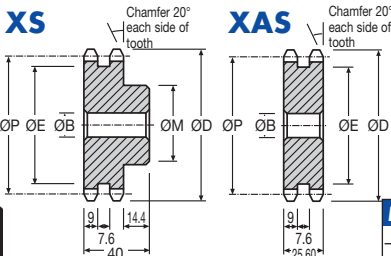

### DISCOUNTS

Quantity	Discount
1 - 5	List Price
6 - 19	- 12%
20 - 39	- 25%
40 - 59	- 33%
60 - 99	- 37%
100 - 200	- 42%

Roller Ø 10.16

Chain No. 10B-2

HPC Part No. XSBR-625

PITCH 5/8"

Sprockets & Chains Steel

PART NUMBER	TEETH	P.C.D.		Boss Ø ØM	Int. Boss Ø ØE	Bore Ø ØB	PRICE EACH 1-5	
		ØP	ØD				XS	XAS
XS62-8	8	41.48	47.84	22.22	23	12.70	£29.30	£24.22
XS62-9	9	46.41	53.15	25.40	28	12.70	£32.64	£27.02
XS62-10	10	51.37	58.38	25.40	33	12.70	£36.05	£29.82
XS62-11	11	56.35	63.59	28.58	39	12.70	£38.03	£31.43
XS62-12	12	61.33	68.77	31.75	44	12.70	£38.66	£31.99
XS62-13	13	66.33	73.93	31.75	49	12.70	£41.63	£34.47
XS62-14	14	71.34	79.07	31.75	54	12.70	£43.04	£35.64
XS62-15	15	76.35	84.20	44.45	59	12.70	£44.02	£36.37
XS62-16	16	81.37	89.32	50.80	64	12.70	£45.52	£37.68
XS62-17	17	86.39	94.44	50.80	69	12.70	£50.31	£41.57
XS62-18	18	91.42	99.55	50.80	74	12.70	£53.41	£44.16
XS62-19	19	96.44	104.66	60.33	79	12.70	£55.29	£45.80
XS62-20	20	101.47	109.75	63.50	84	12.70	£56.93	£47.13
XS62-21	21	106.51	114.85	63.50	89	12.70	£58.31	£48.27
XS62-23	23	116.58	125.03	63.50	99	12.70	£60.61	£50.19
XS62-25	25	126.66	135.19	69.85	109	12.70	£64.58	£53.48
XS62-27	27	136.74	145.35	69.85	119	12.70	£75.04	£58.53
XS62-30	30	151.87	160.56	79.38	134	15.88	£110.12	£91.18
XS62-33	33	167.00	175.78	79.38	150	15.88	£124.37	£103.00
XS62-35	35	177.09	185.91	88.90	160	15.88	£134.44	£111.38
XS62-36	36	182.14	190.97	88.90	164	15.88	£147.13	£121.86
XS62-38	38	192.23	201.10	88.90	175	19.05	£172.53	£142.90
XS62-39	39	197.28	206.16	88.90	180	19.05	£189.29	£156.87
XS62-40	40	202.33	211.23	88.90	185	19.05	£193.87	£160.38
XS62-42	42	212.43	221.36	88.90	195	19.05	£203.69	£168.73
XS62-44	44	222.52	231.49	88.90	205	19.05	£215.85	£177.83
XS62-48	48	242.72	251.72	88.90	225	25.40	£223.87	£185.48