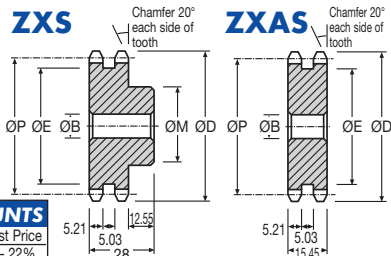

3/8" Pitch

DISCOUNTS

Quantity	List Price
1 - 5	-
6 - 19	- 22%
20 - 39	- 44%
40 - 59	- 47%
60 - 99	- 50%
100 - 200	- 53%

Roller Ø 6.35

Chain No. 06B-2

HPC Part No. XSBR-375

PART NUMBER	TEETH	P.C.D. ØP	ØD	Boss Ø ØM	Int. Boss Ø OE	Bore Ø ØB	PRICE EACH 1-5	ZXS	ZXAS
ZXS37-8	8	24.88	28.70	12.70	13	6.35	£16.46	£12.69	
ZXS37-9	9	27.84	31.88	16.00	16	7.92	£18.65	£14.29	
ZXS37-10	10	30.82	35.03	19.05	19	7.92	£19.36	£14.76	
ZXS37-11	11	33.80	38.15	22.23	22	7.92	£20.90	£15.93	
ZXS37-12	12	36.80	41.26	25.40	25	7.92	£22.12	£16.94	
ZXS37-13	13	39.80	44.35	25.40	28	7.92	£26.24	£20.11	
ZXS37-14	14	42.80	47.44	25.40	31	7.92	£27.62	£21.21	
ZXS37-15	15	45.81	50.52	34.04	34	7.92	£29.54	£23.83	
ZXS37-16	16	48.82	53.59	36.83	37	9.53	£34.73	£26.61	
ZXS37-17	17	51.83	56.66	38.10	40	9.53	£35.36	£27.09	
ZXS37-18	18	54.85	59.73	41.91	43	9.53	£35.89	£27.43	
ZXS37-19	19	57.86	62.79	44.45	46	9.53	£41.09	£31.47	
ZXS37-20	20	60.88	65.82	44.45	49	9.53	£42.27	£32.26	
ZXS37-21	21	63.90	68.91	44.45	52	9.53	£43.29	£33.16	
ZXS37-23	23	69.95	75.01	44.45	58	9.53	£48.24	£37.00	
ZXS37-25	25	76.00	81.11	60.33	64	12.70	£54.66	£41.89	
ZXS37-27	27	82.04	87.21	60.33	70	12.70	£58.09	£44.62	
ZXS37-30	30	91.12	96.33	69.85	79	12.70	£68.08	£52.18	
ZXS37-33	33	100.20	105.47	69.85	88	12.70	£84.54	£64.81	
ZXS37-35	35	106.25	111.54	76.20	94	12.70	£85.31	£65.37	
ZXS37-36	36	109.28	114.58	76.20	97	12.70	£93.74	£71.91	
ZXS37-38	38	115.34	120.66	76.20	104	12.70	£97.46	£75.48	
ZXS37-39	39	118.37	123.70	76.20	107	12.70	£118.55	£91.04	
ZXS37-40	40	121.40	126.73	76.20	110	12.70	£133.27	£102.90	
ZXS37-42	42	127.45	132.81	76.20	116	12.70	£139.49	£115.15	
ZXS37-44	44	133.51	138.89	76.20	122	12.70	£150.03	£126.06	
ZXS37-48	48	145.53	151.03	76.20	134	12.70	£151.27	£137.20	