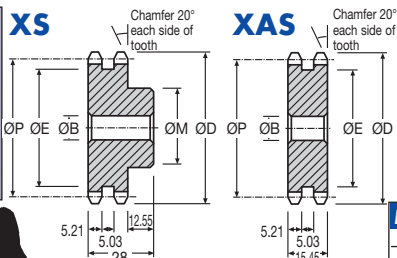

XAS

DISCOUNTS

	1 - 5	List Price
6 - 19	-	12%
20 - 39	-	25%
40 - 59	-	33%
60 - 99	-	37%
100 - 200	-	42%

Roller Ø 6.35

Chain No. 06B-2

HPC Part No. XSBR-375

PITCH 3/8"

Sprockets & Chains Steel

PART NUMBER	TEETH	P.C.D.		Boss Ø	Int. Boss Ø	Bore Ø	PRICE EACH 1-5	
		ØP	ØD				XS	XAS
XS37-8	8	24.88	28.70	12.70	13	6.35	£17.31	£14.61
XS37-9	9	27.84	31.88	16.00	16	7.92	£17.37	£14.64
XS37-10	10	30.82	35.03	19.05	19	7.92	£17.43	£14.66
XS37-11	11	33.80	38.15	22.23	22	7.92	£18.18	£15.37
XS37-12	12	36.80	41.26	25.40	25	7.92	£18.65	£15.57
XS37-13	13	39.80	44.35	25.40	28	7.92	£19.15	£16.12
XS37-14	14	42.80	47.44	25.40	31	7.92	£19.61	£16.48
XS37-15	15	45.81	50.52	34.04	34	7.92	£20.92	£17.52
XS37-16	16	48.82	53.59	36.83	37	9.53	£21.60	£18.12
XS37-17	17	51.83	56.66	38.10	40	9.53	£22.38	£18.79
XS37-18	18	54.85	59.73	41.91	43	9.53	£24.16	£20.31
XS37-19	19	57.86	62.79	44.45	46	9.53	£25.33	£21.33
XS37-20	20	60.88	65.82	44.45	49	9.53	£32.04	£26.92
XS37-21	21	63.90	68.91	44.45	52	9.53	£33.40	£28.02
XS37-23	23	69.95	75.01	44.45	58	9.53	£35.72	£30.44
XS37-25	25	76.00	81.11	60.33	64	12.70	£38.09	£31.96
XS37-27	27	82.04	87.21	60.33	70	12.70	£41.22	£34.62
XS37-30	30	91.12	96.33	69.85	79	12.70	£45.38	£38.09
XS37-33	33	100.20	105.47	69.85	88	12.70	£49.16	£41.23
XS37-35	35	106.25	111.54	76.20	94	12.70	£55.55	£46.68
XS37-36	36	109.28	114.58	76.20	97	12.70	£57.49	£48.24
XS37-38	38	115.34	120.66	76.20	104	12.70	£64.34	£54.00
XS37-39	39	118.37	123.70	76.20	107	12.70	£67.46	£56.63
XS37-40	40	121.40	126.73	76.20	110	12.70	£70.63	£59.38
XS37-42	42	127.45	132.81	76.20	116	12.70	£77.20	£64.82
XS37-44	44	133.51	138.89	76.20	122	12.70	£83.91	£70.50
XS37-48	48	145.53	151.03	76.20	134	12.70	£98.42	£82.66

13.34

Unit 14, Foxwood Ind. Park, Foxwood Rd. Chesterfield, Derbyshire S41 9RN
Telephone +44(0)1246 268080 Fax +44(0)1246 260003