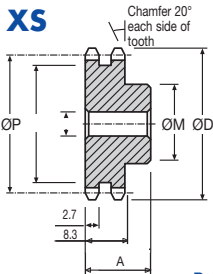

# Duplex Chain Sprockets

STD : Steel C43

Other numbers of teeth available

**8 mm Pitch**

Roller Ø 5.00

Chain No. 05B-2

HPC Part No. XSBR-8

**DISCOUNTS**

Quantity	List Price
1 - 5	
6 - 19	- 12%
20 - 39	- 25%
40 - 59	- 33%
60 - 99	- 37%
100 - 200	- 42%

PART NUMBER	TEETH	P.C.D. ØP	ØD	Boss Ø ØM	Length A	Bore Ø ØB	PRICE EACH 1-5
XS8-8	8	20.90	23.4	12	18	6	£17.31
XS8-9	9	23.39	25.9	15	18	6	£17.37
XS8-10	10	25.90	28.4	17	18	8	£17.43
XS8-11	11	28.40	31.0	19	18	8	£18.18
XS8-12	12	30.90	33.7	21	18	8	£18.65
XS8-13	13	33.42	36.7	24	18	8	£19.15
XS8-14	14	35.95	39.2	26	18	8	£19.61
XS8-15	15	38.47	41.7	29	18	8	£20.92
XS8-16	16	41.00	44.2	32	20	10	£21.60
XS8-17	17	43.53	46.7	34	20	10	£22.38
XS8-18	18	46.07	49.2	37	20	10	£24.16
XS8-19	19	48.61	51.7	39	20	10	£25.33
XS8-20	20	51.14	54.2	40	20	10	£32.04
XS8-21	21	53.67	57.2	45	20	12	£33.40
XS8-22	22	56.21	59.4	45	20	12	£35.72
XS8-23	23	58.75	62.2	45	20	12	£38.09
XS8-24	24	61.29	64.7	45	20	12	£41.22
XS8-25	25	63.83	67.2	45	20	12	£45.38
XS8-26	26	66.37	69.7	50	22	12	£49.16
XS8-27	27	68.91	72.3	50	22	12	£55.55
XS8-30	30	76.53	80.2	50	22	12	£57.49
XS8-32	32	81.61	85.2	60	22	12	£64.34
XS8-35	35	89.24	92.7	60	22	12	£67.46
XS8-36	36	91.79	95.2	60	22	12	£70.63
XS8-38	38	96.88	100.2	60	22	12	£77.20
XS8-40	40	101.97	105.7	60	22	12	£83.91