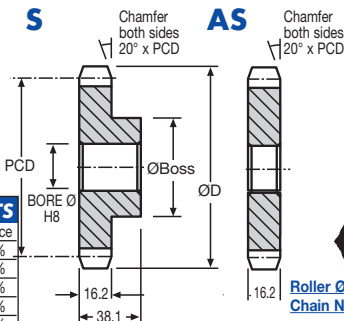

## 1" Pitch

Roller Ø 15.88  
Chain No. 16 B-1

HPC Part No. SBR-1000