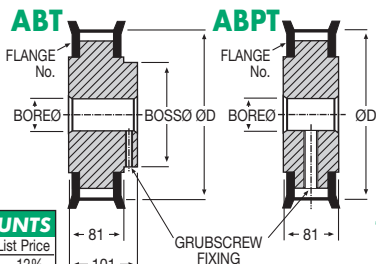

# Materials **Reduced Backlash Timing Pulleys**

STD : Mild Steel (En202) with  
Steel Flanges

**20mm Pitch : 75mm Wide Belt**

To suit AT20 Belts

## DISCOUNTS

1 - 5	List Price
6 - 19	- 12%
20 - 39	- 25%
40 - 59	- 33%
60 - 99	- 37%
100 - 200	- 42%

Other number of teeth available on request.

**PULLEYS FLANGED WHERE SPECIFIED**

PART NUMBER	Teeth	PCD mm	Flange No.	ØD mm	Boss Ø mm	Bore Ø mm	PRICE EACH 1-5	
							ABT	ABPT
20ABT 20-81	20	127.31	31H	124.45	75	15	£163.39	£140.53
21ABT 20-81	21	133.71	33H	130.85	75	15	£173.12	£147.10
22ABT 20-81	22	140.06	36H	137.20	75	15	£180.30	£154.69
23ABT 20-81	23	146.41	36H	143.55	75	15	£198.17	£162.55
24ABT 20-81	24	152.81	38H	149.95	75	15	£215.73	£170.48
25ABT 20-81	25	159.16	40H	156.30	75	15	£225.82	£175.18
26ABT 20-81	26	165.51	42H	162.65	100	20	£229.26	£178.66
27ABT 20-81	27	171.91	42H	169.05	100	20	£254.96	£186.17
28ABT 20-81	28	178.26	44H	175.40	100	20	£283.09	£195.73
29ABT 20-81	29	184.61	46H	181.75	100	20	£291.21	£203.81
30ABT 20-81	30	191.01	48H	188.15	100	20	£299.21	£219.77
31ABT 20-81	31	197.36	48H	194.50	100	20	£304.43	£236.49
32ABT 20-81	32	203.71	-	200.85	100	20	£307.89	£247.10
33ABT 20-81	33	210.11	-	207.25	100	20	£321.64	£266.33