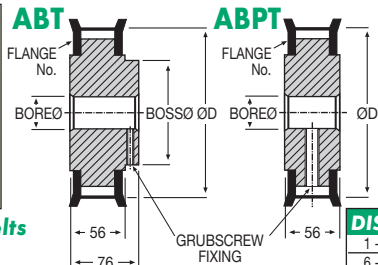

## 20mm Pitch : 50mm Wide Belt

STD : Mild Steel (En202) with Steel Flanges

To suit AT20 Belts

Other number of teeth available on request.

**PULLEYS FLANGED WHERE SPECIFIED**

### DISCOUNTS

	List Price
1 - 5	
6 - 19	- 12%
20 - 39	- 25%
40 - 59	- 33%
60 - 99	- 37%
100 - 200	- 42%

Pulleys & Belts PITCH 20mm

PART NUMBER	Teeth	PCD mm	Flange No.	ØD mm	Boss Ø mm	Bore Ø mm	PRICE EACH 1-5	
							ABT	ABPT
20ABT 20-56	20	127.31	31H	124.45	75	15	£122.82	£105.66
21ABT 20-56	21	133.71	33H	130.85	75	15	£133.19	£113.09
22ABT 20-56	22	140.06	36H	137.20	75	15	£138.67	£116.27
23ABT 20-56	23	146.41	36H	143.55	75	15	£154.81	£125.01
24ABT 20-56	24	152.81	38H	149.95	75	15	£172.56	£136.36
25ABT 20-56	25	159.16	40H	156.30	75	15	£180.66	£140.13
26ABT 20-56	26	165.51	42H	162.65	100	20	£183.41	£142.90
27ABT 20-56	27	171.91	42H	169.05	100	20	£202.56	£148.94
28ABT 20-56	28	178.26	44H	175.40	100	20	£226.47	£156.57
29ABT 20-56	29	184.61	46H	181.75	100	20	£232.94	£163.02
30ABT 20-56	30	191.01	48H	188.15	100	20	£239.38	£175.79
31ABT 20-56	31	197.36	48H	194.50	100	20	£243.54	£189.17
32ABT 20-56	32	203.71	-	200.85	100	20	£246.34	£197.66
33ABT 20-56	33	210.11	-	207.25	100	20	£257.32	£213.03

# Materials **Reduced Backlash Timing Pulleys**

STD : Mild Steel (En202) with  
Steel Flanges

**20mm Pitch : 75mm Wide Belt**

To suit AT20 Belts