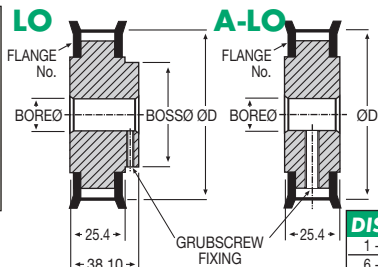

Pulleys & Belts
PITCH 3/8"

Unit 14, Foxwood Ind. Park, Foxwood Rd. Chesterfield, Derbyshire S41 9RN

Telephone +44(0)1246 268080 Fax +44(0)1246 260003

12.57

Timing Pulleys

Materials

3/8" Pitch : 19mm Wide Belt

STD : Mild Steel with Steel or Aluminium Flanges

To suit L Belts

DISCOUNTS

	List Price
1 - 5	
6 - 19	- 12%
20 - 39	- 25%
40 - 59	- 33%
60 - 99	- 37%
100 - 200	- 42%

SPECIAL TEETH : **between 10 - 148**
PULLEYS FLANGED WHERE SPECIFIED

12.58

Unit 14, Foxwood Ind. Park, Foxwood Rd. Chesterfield, Derbyshire S41 9RN
 Telephone +44(0)1246 268080 Fax +44(0)1246 260003

Materials

STD : Mild Steel with Steel or Aluminium Flanges

Timing Pulleys

3/8" Pitch : 25mm Wide Belt