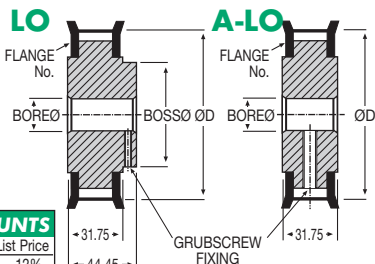

12.58

Unit 14, Foxwood Ind. Park, Foxwood Rd. Chesterfield, Derbyshire S41 9RN
 Telephone +44(0)1246 268080 Fax +44(0)1246 260003

Materials

STD : Mild Steel with Steel or Aluminium Flanges

Timing Pulleys

3/8" Pitch : 25mm Wide Belt