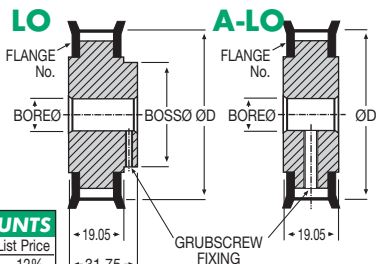

Materials

STD : Mild Steel with Steel or Aluminium Flanges

Timing Pulleys

3/8" Pitch : 13mm Wide Belt

To suit L Belts

DISCOUNTS

1 - 5	List Price
6 - 19	- 12%
20 - 39	- 25%
40 - 59	- 33%
60 - 99	- 37%
100 - 200	- 42%

SPECIAL TEETH : between 10 - 148
PULLEYS FLANGED WHERE SPECIFIED

PART NUMBER	Teeth	PCD mm	Flange No.	ØD mm	Boss Ø mm	Bore Ø mm	PRICE EACH 1-5	
							LO	A-LO
10LO 50F	10	30.32	10L	29.52	19.05	9.53	£16.95	£14.20
11LO 50F	11	33.35	10L	32.55	21.00	9.53	£17.90	£15.03
12LO 50F	12	36.38	12L	35.58	27.00	9.53	£19.42	£16.27
13LO 50F	13	39.41	12L	38.61	27.00	9.53	£20.24	£16.96
14LO 50F	14	42.45	14L	41.65	32.00	9.53	£21.33	£17.88
15LO 50F	15	45.48	15L	44.68	37.00	9.53	£21.71	£18.24
16LO 50F	16	48.51	16L	47.71	38.10	9.53	£22.74	£19.06
17LO 50F	17	51.54	17L	50.74	38.10	9.53	£23.20	£19.44
18LO 50F	18	54.57	14H	53.77	38.10	9.53	£25.05	£20.96
19LO 50F	19	57.61	15H	56.81	38.10	9.53	£25.77	£21.62
20LO 50F	20	60.64	15H	59.84	38.10	9.53	£27.25	£22.85
21LO 50	21	63.67	-	62.87	38.10	9.53	£27.98	£23.49
23LO 50	23	69.73	-	68.93	50.80	12.70	£31.05	£26.05
24LO 50	24	72.77	-	71.97	50.80	12.70	£35.51	£29.84
25LO 50	25	75.80	-	75.00	50.80	12.70	£36.24	£30.22
26LO 50	26	78.83	-	78.03	63.50	12.70	£36.69	£30.78
28LO 50	28	84.89	-	84.09	63.50	12.70	£39.21	£32.97
30LO 50	30	90.96	-	90.16	63.50	12.70	£40.93	£34.03
32LO 50	32	97.02	-	96.22	63.50	12.70	£43.18	£36.24
33LO 50	33	75.05	-	99.25	63.50	12.70	£44.15	£37.05
34LO 50	34	103.08	-	102.28	63.50	12.70	£46.84	£39.28
35LO 50	35	106.12	-	105.32	63.50	12.70	£49.57	£41.66
36LO 50	36	109.15	-	108.35	63.50	12.70	£50.57	£42.39
38LO 50	38	115.21	-	114.41	63.50	12.70	£56.93	£47.82
40LO 50	40	121.28	-	120.48	63.50	12.70	£60.41	£50.70
42LO 50	42	127.34	-	126.54	63.50	12.70	£61.95	£54.52
44LO 50	44	133.40	-	132.60	63.50	12.70	£64.96	£54.56
48LO 50	48	145.53	-	144.73	63.50	12.70	£72.05	£60.46

Pulleys & Belts
PITCH 3/8"

Unit 14, Foxwood Ind. Park, Foxwood Rd. Chesterfield, Derbyshire S41 9RN

Telephone +44(0)1246 268080 Fax +44(0)1246 260003

12.57