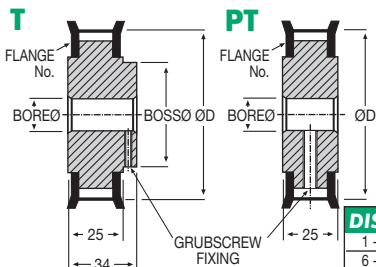

Timing Pulleys

Materials

5mm Pitch : 20mm Wide Belt

STD : Aluminium with Steel
or Aluminium Flanges

DISCOUNTS	
1 - 5	List Price
6 - 19	- 12%
20 - 39	- 25%
40 - 59	- 33%
60 - 99	- 37%
100 - 200	- 42%

SPECIAL TEETH : **between 85 - 280**

ALL PULLEYS FLANGED

PART NUMBER	Teeth	PCD mm	Flange No.	ØD mm	Boss Ø mm	Bore Ø mm	PRICE EACH 1-5	
							T	PT
10T 5-25	10	15.92	11XL	15.05	12	5	£13.13	£11.91
11T 5-25	11	17.51	11XL	16.65	12	5	£13.70	£12.44
12T 5-25	12	19.10	12XL	18.25	13	5	£14.20	£12.85
13T 5-25	13	20.69	12XL	19.85	13	5	£14.73	£13.39
14T 5-25	14	22.28	14XL	21.45	16	5	£15.24	£13.93
15T 5-25	15	23.87	14XL	23.05	16	6	£15.77	£14.36
16T 5-25	16	25.46	14XL	24.60	16	6	£16.35	£14.86
17T 5-25	17	27.06	16XL	26.20	16	6	£17.06	£15.36
18T 5-25	18	28.65	18XL	27.80	20	6	£17.37	£15.78
19T 5-25	19	30.24	18XL	29.40	20	6	£17.89	£16.29
20T 5-25	20	31.83	20XL	31.00	20	6	£18.47	£16.79
21T 5-25	21	33.42	20XL	32.70	20	6	£19.02	£17.29
22T 5-25	22	35.01	21XL	34.25	20	6	£19.58	£17.76
23T 5-25	23	36.61	22XL	35.76	20	6	£20.10	£18.23
24T 5-25	24	38.20	24XL	37.35	25	6	£20.59	£18.74
25T 5-25	25	39.79	24XL	39.00	25	6	£21.10	£19.20
26T 5-25	26	41.38	24XL	40.60	25	6	£21.68	£19.72
27T 5-25	27	42.97	26XL	42.20	25	6	£22.18	£20.16
28T 5-25	28	44.56	26XL	43.75	25	6	£22.73	£20.68
29T 5-25	29	46.15	28XL	45.35	25	6	£23.25	£21.15
30T 5-25	30	47.75	28XL	46.95	30	8	£23.80	£21.66
31T 5-25	31	49.34	30XL	48.55	30	8	£24.16	£22.15
32T 5-25	32	50.93	16L	50.10	30	8	£24.87	£22.57
33T 5-25	33	52.52	17L	51.70	30	8	£25.39	£23.10
34T 5-25	34	54.11	14H	53.25	30	8	£25.93	£23.61
35T 5-25	35	55.70	14H	54.85	30	8	£26.47	£24.10
36T 5-25	36	57.30	14H	56.45	30	8	£26.97	£24.55

Pulleys & Belts PITCH 5mm

12.24

Unit 14, Foxwood Ind. Park, Foxwood Rd. Chesterfield, Derbyshire S41 9RN
Telephone +44(0)1246 268080 Fax +44(0)1246 260003