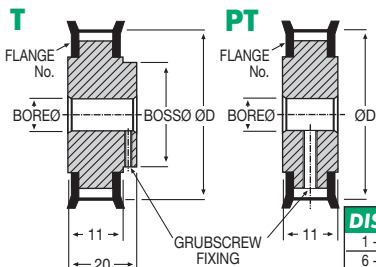

Timing Pulleys

Materials

5mm Pitch : 6mm Wide Belt

STD : Aluminium with Steel
or Aluminium Flanges

DISCOUNTS	
1 - 5	List Price
6 - 19	- 12%
20 - 39	- 25%
40 - 59	- 33%
60 - 99	- 37%
100 - 200	- 42%

SPECIAL TEETH : **between 85 - 280**

ALL PULLEYS FLANGED

PART NUMBER	Teeth	PCD mm	Flange No.	ØD mm	Boss Ø mm	Bore Ø mm	PRICE EACH 1-5	
							T	PT
10T 5-11	10	15.92	11XL	15.05	12	5	£9.53	£8.63
11T 5-11	11	17.51	11XL	16.65	12	5	£9.93	£8.96
12T 5-11	12	19.10	12XL	18.25	13	5	£10.25	£9.31
13T 5-11	13	20.69	12XL	19.85	13	5	£10.68	£9.68
14T 5-11	14	22.28	14XL	21.45	16	5	£10.98	£9.99
15T 5-11	15	23.87	14XL	23.05	16	6	£11.34	£10.31
16T 5-11	16	25.46	14XL	24.60	16	6	£11.73	£10.68
17T 5-11	17	27.06	16XL	26.20	16	6	£12.08	£10.96
18T 5-11	18	28.65	18XL	27.80	20	6	£12.48	£11.33
19T 5-11	19	30.24	18XL	29.40	20	6	£12.79	£11.65
20T 5-11	20	31.83	20XL	31.00	20	6	£13.18	£11.96
21T 5-11	21	33.42	20XL	32.70	20	6	£13.57	£12.32
22T 5-11	22	35.01	21XL	34.25	20	6	£13.94	£12.66
23T 5-11	23	36.61	22XL	35.76	20	6	£14.29	£13.01
24T 5-11	24	38.20	24XL	37.35	25	6	£14.66	£13.30
25T 5-11	25	39.79	24XL	39.00	25	6	£15.00	£13.63
26T 5-11	26	41.38	24XL	40.60	25	6	£15.39	£13.97
27T 5-11	27	42.97	26XL	42.20	25	6	£15.74	£14.29
28T 5-11	28	44.56	26XL	43.75	25	6	£16.13	£14.66
29T 5-11	29	46.15	28XL	45.35	25	6	£16.46	£14.97
30T 5-11	30	47.75	28XL	46.95	30	8	£16.83	£15.36
31T 5-11	31	49.34	30XL	48.55	30	8	£17.24	£15.60
32T 5-11	32	50.93	16L	50.10	30	8	£17.52	£15.94
33T 5-11	33	52.52	17L	51.70	30	8	£17.90	£16.27
34T 5-11	34	54.11	14H	53.25	30	8	£18.25	£16.61
35T 5-11	35	55.70	14H	54.85	30	8	£18.67	£16.95
36T 5-11	36	57.30	14H	56.45	30	8	£19.00	£17.27

Pulleys & Belts PITCH 5mm

12.14

Unit 14, Foxwood Ind. Park, Foxwood Rd. Chesterfield, Derbyshire S41 9RN

Telephone +44(0)1246 268080 Fax +44(0)1246 260003