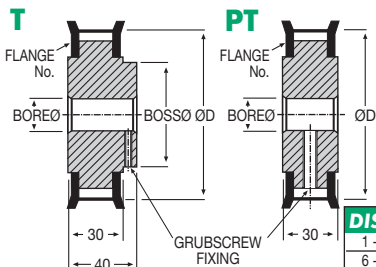

Timing Pulleys

Materials

5mm Pitch : 25mm Wide Belt

STD : Aluminium with Steel
or Aluminium Flanges

DISCOUNTS	
1 - 5	List Price
6 - 19	- 12%
20 - 39	- 25%
40 - 59	- 33%
60 - 99	- 37%
100 - 200	- 42%

SPECIAL TEETH : **between 85 - 280**

ALL PULLEYS FLANGED

PART NUMBER	Teeth	PCD mm	Flange No.	ØD mm	Boss Ø mm	Bore Ø mm	PRICE EACH 1-5	
							T	PT
10T 5-30	10	15.92	11XL	15.05	12	5	£13.63	£12.39
11T 5-30	11	17.51	11XL	16.65	12	5	£14.20	£12.94
12T 5-30	12	19.10	12XL	18.25	13	5	£14.78	£13.48
13T 5-30	13	20.69	12XL	19.85	13	5	£15.40	£13.99
14T 5-30	14	22.28	14XL	21.45	16	5	£15.97	£14.61
15T 5-30	15	23.87	14XL	23.05	16	6	£16.57	£15.11
16T 5-30	16	25.46	14XL	24.60	16	6	£17.24	£15.60
17T 5-30	17	27.06	16XL	26.20	16	6	£17.78	£16.18
18T 5-30	18	28.65	18XL	27.80	20	6	£18.34	£16.70
19T 5-30	19	30.24	18XL	29.40	20	6	£18.94	£17.26
20T 5-30	20	31.83	20XL	31.00	20	6	£19.54	£17.78
21T 5-30	21	33.42	20XL	32.70	20	6	£20.10	£18.25
22T 5-30	22	35.01	21XL	34.25	20	6	£20.68	£18.78
23T 5-30	23	36.61	22XL	35.76	20	6	£21.27	£19.36
24T 5-30	24	38.20	24XL	37.35	25	6	£21.91	£19.89
25T 5-30	25	39.79	24XL	39.00	25	6	£22.47	£20.47
26T 5-30	26	41.38	24XL	40.60	25	6	£23.07	£20.96
27T 5-30	27	42.97	26XL	42.20	25	6	£23.67	£21.52
28T 5-30	28	44.56	26XL	43.75	25	6	£24.22	£22.05
29T 5-30	29	46.15	28XL	45.35	25	6	£24.81	£22.57
30T 5-30	30	47.75	28XL	46.95	30	8	£25.40	£23.09
31T 5-30	31	49.34	30XL	48.55	30	8	£26.00	£23.67
32T 5-30	32	50.93	16L	50.10	30	8	£26.60	£24.19
33T 5-30	33	52.52	17L	51.70	30	8	£27.18	£24.73
34T 5-30	34	54.11	14H	53.25	30	8	£27.74	£25.28
35T 5-30	35	55.70	14H	54.85	30	8	£28.39	£25.80
36T 5-30	36	57.30	14H	56.45	30	8	£28.95	£26.32

Pulleys & Belts PITCH 5mm

12.26

Unit 14, Foxwood Ind. Park, Foxwood Rd. Chesterfield, Derbyshire S41 9RN
Telephone +44(0)1246 268080 Fax +44(0)1246 260003