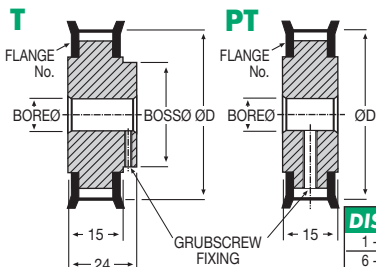

Pulleys & Belts
PITCH 5mm

Timing Pulleys

Materials

5mm Pitch : 10mm Wide Belt

STD : Aluminium with Steel
or Aluminium Flanges

SPECIAL TEETH : **between 85 - 280**

ALL PULLEYS FLANGED

DISCOUNTS

Quantity	List Price
1 - 5	
6 - 19	- 12%
20 - 39	- 25%
40 - 59	- 33%
60 - 99	- 37%
100 - 200	- 42%

PART NUMBER	Teeth	PCD mm	Flange No.	ØD mm	Boss Ø mm	Bore Ø mm	PRICE EACH 1-5	
							T	PT
10T 5-15	10	15.92	11XL	15.05	12	5	£10.79	£9.83
11T 5-15	11	17.51	11XL	16.65	12	5	£11.19	£10.19
12T 5-15	12	19.10	12XL	18.25	13	5	£11.49	£10.44
13T 5-15	13	20.69	12XL	19.85	13	5	£11.85	£10.77
14T 5-15	14	22.28	14XL	21.45	16	5	£12.16	£11.06
15T 5-15	15	23.87	14XL	23.05	16	6	£12.52	£11.36
16T 5-15	16	25.46	14XL	24.60	16	6	£12.83	£11.67
17T 5-15	17	27.06	16XL	26.20	16	6	£13.25	£12.05
18T 5-15	18	28.65	18XL	27.80	20	6	£13.57	£12.32
19T 5-15	19	30.24	18XL	29.40	20	6	£13.94	£12.66
20T 5-15	20	31.83	20XL	31.00	20	6	£14.20	£12.94
21T 5-15	21	33.42	20XL	32.70	20	6	£14.63	£13.26
22T 5-15	22	35.01	21XL	34.25	20	6	£14.95	£13.58
23T 5-15	23	36.61	22XL	35.76	20	6	£15.33	£13.94
24T 5-15	24	38.20	24XL	37.35	25	6	£15.57	£14.20
25T 5-15	25	39.79	24XL	39.00	25	6	£15.94	£14.51
26T 5-15	26	41.38	24XL	40.60	25	6	£16.25	£14.78
27T 5-15	27	42.97	26XL	42.20	25	6	£16.61	£15.14
28T 5-15	28	44.56	26XL	43.75	25	6	£16.95	£15.42
29T 5-15	29	46.15	28XL	45.35	25	6	£17.30	£15.77
30T 5-15	30	47.75	28XL	46.95	30	8	£17.63	£16.05
31T 5-15	31	49.34	30XL	48.55	30	8	£17.99	£16.38
32T 5-15	32	50.93	16L	50.10	30	8	£18.30	£16.68
33T 5-15	33	52.52	17L	51.70	30	8	£18.68	£16.96
34T 5-15	34	54.11	14H	53.25	30	8	£19.01	£17.29
35T 5-15	35	55.70	14H	54.85	30	8	£19.36	£17.61
36T 5-15	36	57.30	14H	56.45	30	8	£19.64	£17.87