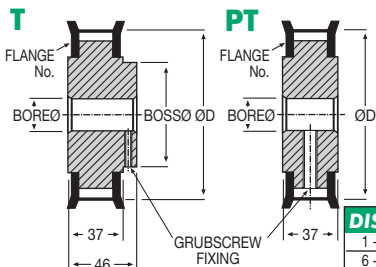

Timing Pulleys

Materials

5mm Pitch : 32mm Wide Belt

STD : Aluminium with Steel
or Aluminium Flanges

DISCOUNTS	
1 - 5	List Price
6 - 19	- 12%
20 - 39	- 25%
40 - 59	- 33%
60 - 99	- 37%
100 - 200	- 42%

SPECIAL TEETH : **between 85 - 280**

ALL PULLEYS FLANGED

PART NUMBER	Teeth	PCD mm	Flange No.	ØD mm	Boss Ø mm	Bore Ø mm	PRICE EACH 1-5	
							T	PT
10T 5-37	10	15.92	11XL	15.05	12	5	£14.33	£13.01
11T 5-37	11	17.51	11XL	16.65	12	5	£14.95	£13.61
12T 5-37	12	19.10	12XL	18.25	13	5	£15.57	£14.15
13T 5-37	13	20.69	12XL	19.85	13	5	£16.17	£14.72
14T 5-37	14	22.28	14XL	21.45	16	5	£14.97	£15.33
15T 5-37	15	23.87	14XL	23.05	16	6	£17.43	£15.89
16T 5-37	16	25.46	14XL	24.60	16	6	£18.08	£16.42
17T 5-37	17	27.06	16XL	26.20	16	6	£18.69	£16.98
18T 5-37	18	28.65	18XL	27.80	20	6	£19.26	£17.55
19T 5-37	19	30.24	18XL	29.40	20	6	£19.92	£18.10
20T 5-37	20	31.83	20XL	31.00	20	6	£20.55	£18.69
21T 5-37	21	33.42	20XL	32.70	20	6	£21.10	£19.20
22T 5-37	22	35.01	21XL	34.25	20	6	£21.73	£19.73
23T 5-37	23	36.61	22XL	35.76	20	6	£22.36	£20.34
24T 5-37	24	38.20	24XL	37.35	25	6	£22.99	£20.90
25T 5-37	25	39.79	24XL	39.00	25	6	£23.62	£21.52
26T 5-37	26	41.38	24XL	40.60	25	6	£24.21	£22.05
27T 5-37	27	42.97	26XL	42.20	25	6	£24.87	£22.57
28T 5-37	28	44.56	26XL	43.75	25	6	£25.42	£23.20
29T 5-37	29	46.15	28XL	45.35	25	6	£26.09	£23.71
30T 5-37	30	47.75	28XL	46.95	30	8	£26.68	£24.23
31T 5-37	31	49.34	30XL	48.55	30	8	£27.31	£24.87
32T 5-37	32	50.93	16L	50.10	30	8	£27.93	£25.39
33T 5-37	33	52.52	17L	51.70	30	8	£28.57	£26.00
34T 5-37	34	54.11	14H	53.25	30	8	£29.12	£26.54
35T 5-37	35	55.70	14H	54.85	30	8	£29.82	£27.09
36T 5-37	36	57.30	14H	56.45	30	8	£30.41	£27.64

Pulleys & Belts PITCH 5mm

12.28

Unit 14, Foxwood Ind. Park, Foxwood Rd. Chesterfield, Derbyshire S41 9RN
Telephone +44(0)1246 268080 Fax +44(0)1246 260003