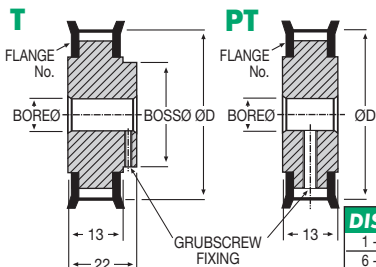

Timing Pulleys

Materials

5mm Pitch : 8mm Wide Belt

STD : Aluminium with Steel
or Aluminium Flanges

DISCOUNTS	
1 - 5	List Price
6 - 19	- 12%
20 - 39	- 25%
40 - 59	- 33%
60 - 99	- 37%
100 - 200	- 42%

SPECIAL TEETH : **between 85 - 280**

ALL PULLEYS FLANGED

PART NUMBER	Teeth	PCD mm	Flange No.	ØD mm	Boss Ø mm	Bore Ø mm	PRICE EACH 1-5	
							T	PT
10T 5-13	10	15.92	11XL	15.05	12	5	£10.01	£9.09
11T 5-13	11	17.51	11XL	16.65	12	5	£10.42	£9.47
12T 5-13	12	19.10	12XL	18.25	13	5	£10.72	£9.82
13T 5-13	13	20.69	12XL	19.85	13	5	£11.20	£10.19
14T 5-13	14	22.28	14XL	21.45	16	5	£11.53	£10.47
15T 5-13	15	23.87	14XL	23.05	16	6	£11.91	£10.81
16T 5-13	16	25.46	14XL	24.60	16	6	£12.33	£11.20
17T 5-13	17	27.06	16XL	26.20	16	6	£12.69	£11.51
18T 5-13	18	28.65	18XL	27.80	20	6	£13.12	£11.90
19T 5-13	19	30.24	18XL	29.40	20	6	£13.46	£12.23
20T 5-13	20	31.83	20XL	31.00	20	6	£13.83	£12.57
21T 5-13	21	33.42	20XL	32.70	20	6	£14.26	£12.93
22T 5-13	22	35.01	21XL	34.25	20	6	£14.64	£13.28
23T 5-13	23	36.61	22XL	35.76	20	6	£15.00	£13.64
24T 5-13	24	38.20	24XL	37.35	25	6	£15.39	£13.97
25T 5-13	25	39.79	24XL	39.00	25	6	£15.74	£14.32
26T 5-13	26	41.38	24XL	40.60	25	6	£16.15	£14.68
27T 5-13	27	42.97	26XL	42.20	25	6	£16.53	£15.00
28T 5-13	28	44.56	26XL	43.75	25	6	£16.93	£15.39
29T 5-13	29	46.15	28XL	45.35	25	6	£17.29	£15.71
30T 5-13	30	47.75	28XL	46.95	30	8	£17.67	£16.12
31T 5-13	31	49.34	30XL	48.55	30	8	£18.08	£16.42
32T 5-13	32	50.93	16L	50.10	30	8	£18.42	£16.77
33T 5-13	33	52.52	17L	51.70	30	8	£18.83	£17.13
34T 5-13	34	54.11	14H	53.25	30	8	£19.20	£17.48
35T 5-13	35	55.70	14H	54.85	30	8	£19.61	£17.81
36T 5-13	36	57.30	14H	56.45	30	8	£19.95	£18.12

Pulleys & Belts PITCH 5mm

12.16

Unit 14, Foxwood Ind. Park, Foxwood Rd. Chesterfield, Derbyshire S41 9RN
Telephone +44(0)1246 268080 Fax +44(0)1246 260003