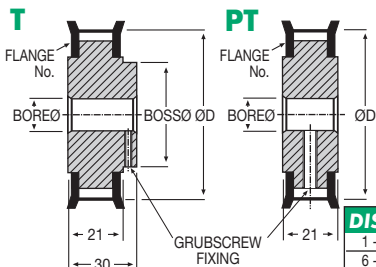

Timing Pulleys

Materials

5mm Pitch : 16mm Wide Belt

STD : Aluminium with Steel
or Aluminium Flanges

DISCOUNTS	
1 - 5	List Price
6 - 19	- 12%
20 - 39	- 25%
40 - 59	- 33%
60 - 99	- 37%
100 - 200	- 42%

SPECIAL TEETH : **between 85 - 280**

ALL PULLEYS FLANGED

PART NUMBER	Teeth	PCD mm	Flange No.	ØD mm	Boss Ø mm	Bore Ø mm	PRICE EACH 1-5	
							T	PT
10T 5-21	10	15.92	11XL	15.05	12	5	£12.50	£11.34
11T 5-21	11	17.51	11XL	16.65	12	5	£13.03	£11.85
12T 5-21	12	19.10	12XL	18.25	13	5	£13.49	£12.24
13T 5-21	13	20.69	12XL	19.85	13	5	£14.02	£12.76
14T 5-21	14	22.28	14XL	21.45	16	5	£14.51	£13.25
15T 5-21	15	23.87	14XL	23.05	16	6	£15.03	£13.65
16T 5-21	16	25.46	14XL	24.60	16	6	£15.51	£14.13
17T 5-21	17	27.06	16XL	26.20	16	6	£16.05	£14.63
18T 5-21	18	28.65	18XL	27.80	20	6	£16.56	£15.04
19T 5-21	19	30.24	18XL	29.40	20	6	£17.02	£15.50
20T 5-21	20	31.83	20XL	31.00	20	6	£17.59	£15.97
21T 5-21	21	33.42	20XL	32.70	20	6	£18.10	£16.46
22T 5-21	22	35.01	21XL	34.25	20	6	£18.61	£16.92
23T 5-21	23	36.61	22XL	35.76	20	6	£19.13	£17.36
24T 5-21	24	38.20	24XL	37.35	25	6	£19.60	£17.83
25T 5-21	25	39.79	24XL	39.00	25	6	£20.10	£18.25
26T 5-21	26	41.38	24XL	40.60	25	6	£20.64	£18.77
27T 5-21	27	42.97	26XL	42.20	25	6	£21.10	£19.20
28T 5-21	28	44.56	26XL	43.75	25	6	£21.62	£19.69
29T 5-21	29	46.15	28XL	45.35	25	6	£22.12	£20.12
30T 5-21	30	47.75	28XL	46.95	30	8	£22.67	£20.61
31T 5-21	31	49.34	30XL	48.55	30	8	£23.00	£21.09
32T 5-21	32	50.93	16L	50.10	30	8	£23.67	£21.52
33T 5-21	33	52.52	17L	51.70	30	8	£24.19	£22.00
34T 5-21	34	54.11	14H	53.25	30	8	£24.67	£22.45
35T 5-21	35	55.70	14H	54.85	30	8	£25.18	£22.90
36T 5-21	36	57.30	14H	56.45	30	8	£25.68	£23.37

Pulleys & Belts PITCH 5mm

12.22

Unit 14, Foxwood Ind. Park, Foxwood Rd. Chesterfield, Derbyshire S41 9RN
Telephone +44(0)1246 268080 Fax +44(0)1246 260003