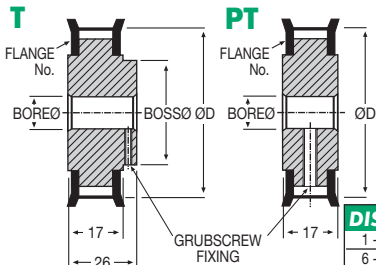

Timing Pulleys

Materials

5mm Pitch : 12mm Wide Belt

STD : Aluminium with Steel
or Aluminium Flanges

DISCOUNTS	
1 - 5	List Price
6 - 19	- 12%
20 - 39	- 25%
40 - 59	- 33%
60 - 99	- 37%
100 - 200	- 42%

SPECIAL TEETH : **between 85 - 280**

ALL PULLEYS FLANGED

PART NUMBER	Teeth	PCD mm	Flange No.	ØD mm	Boss Ø mm	Bore Ø mm	PRICE EACH 1-5	
							T	PT
10T 5-17	10	15.92	11XL	15.05	12	5	£11.34	£10.32
11T 5-17	11	17.51	11XL	16.65	12	5	£12.34	£10.70
12T 5-17	12	19.10	12XL	18.25	13	5	£12.07	£10.96
13T 5-17	13	20.69	12XL	19.85	13	5	£12.44	£11.33
14T 5-17	14	22.28	14XL	21.45	16	5	£12.78	£11.65
15T 5-17	15	23.87	14XL	23.05	16	6	£13.19	£11.96
16T 5-17	16	25.46	14XL	24.60	16	6	£13.48	£12.29
17T 5-17	17	27.06	16XL	26.20	16	6	£13.93	£12.66
18T 5-17	18	28.65	18XL	27.80	20	6	£14.26	£12.94
19T 5-17	19	30.24	18XL	29.40	20	6	£14.64	£13.30
20T 5-17	20	31.83	20XL	31.00	20	6	£14.95	£13.61
21T 5-17	21	33.42	20XL	32.70	20	6	£15.36	£13.94
22T 5-17	22	35.01	21XL	34.25	20	6	£15.68	£14.27
23T 5-17	23	36.61	22XL	35.76	20	6	£16.05	£14.64
24T 5-17	24	38.20	24XL	37.35	25	6	£16.42	£14.90
25T 5-17	25	39.79	24XL	39.00	25	6	£16.77	£15.24
26T 5-17	26	41.38	24XL	40.60	25	6	£17.13	£15.57
27T 5-17	27	42.97	26XL	42.20	25	6	£17.51	£15.90
28T 5-17	28	44.56	26XL	43.75	25	6	£17.81	£16.19
29T 5-17	29	46.15	28XL	45.35	25	6	£18.18	£16.56
30T 5-17	30	47.75	28XL	46.95	30	8	£18.50	£16.85
31T 5-17	31	49.34	30XL	48.55	30	8	£18.88	£17.24
32T 5-17	32	50.93	16L	50.10	30	8	£19.25	£17.54
33T 5-17	33	52.52	17L	51.70	30	8	£19.62	£17.83
34T 5-17	34	54.11	14H	53.25	30	8	£19.96	£18.17
35T 5-17	35	55.70	14H	54.85	30	8	£20.34	£18.48
36T 5-17	36	57.30	14H	56.45	30	8	£20.64	£18.77

Pulleys & Belts PITCH 5mm

12.20

Unit 14, Foxwood Ind. Park, Foxwood Rd. Chesterfield, Derbyshire S41 9RN
Telephone +44(0)1246 268080 Fax +44(0)1246 260003