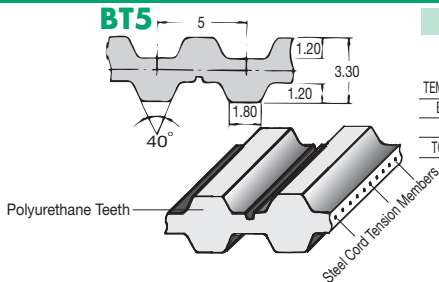

Materials

Timing Belts

STD : Polyurethane Teeth, Steel Cord
Tension Members

5mm Pitch

RATING

TEMPERATURE RANGE FROM 0° TO +80°C
TEMPORARILY HIGHER (+120°C)
BELT SPEED UP TO 80M/S
EFFICIENCY UP TO 98%
TORQUE : SEE TECH PAGES

For minimum roller and pulley diameters see tech pages.

DOUBLE SIDED BELT

- OIL RESISTANT
- HIGH EFFICIENCY
- STEEL CORD TENSION MEMBER
- MINIMAL STRETCH
- HIGH PRECISION
- SYNCHRONOUS

DISCOUNTS

1 - 5	List Price
6 - 19	- 7%
20 - 39	- 14%
40 - 59	- 20%
60 - 99	- 24%
100 - 200	- 27%