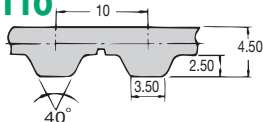

Materials

STD : Polyurethane Teeth, Steel Cord
Tension Members

Timing Belts

10mm Pitch

BT10

Polyurethane Backing

Polyurethane Teeth

Steel Tension Member

SINGLE SIDED BELT

- OIL RESISTANT
- HIGH EFFICIENCY
- HIGH PRECISION

RATING

TEMPERATURE RANGE
FROM 0° TO + 80°C
TEMPORARILY HIGHER (+120°C)
BELT SPEED UP TO 60M/S
EFFICIENCY UP TO 98%
TORQUE : SEE TECH PAGES

DISCOUNTS

Quantity	List Price
1 - 5	
6 - 19	- 7%
20 - 39	- 14%
40 - 59	- 20%
60 - 99	- 24%
100 - 200	- 27%

PART NUMBER	PITCH LENGTH	No. of TEETH	PRICE EACH 1-5						
			10mm	12mm	16mm	20mm	25mm	32mm	50mm
BT10/260	260	26	£14.95	£17.94	£24.74	£28.97	£37.85	£48.06	£74.22
BT10/370	370	37	£11.83	£13.75	£18.08	£22.14	£27.21	£34.56	£53.14
BT10/400	400	40	£11.89	£13.95	£18.12	£22.26	£27.42	£34.72	£53.38
BT10/410	410	41	£11.91	£13.99	£18.14	£22.36	£27.54	£34.81	£53.52
BT10/440	440	44	£12.14	£14.29	£18.50	£22.80	£28.15	£35.56	£54.69
BT10/450	450	45	£12.22	£20.55	£18.61	£22.93	£28.28	£35.82	£54.76
BT10/490	490	49	£17.98	£21.24	£27.86	£34.40	£42.60	£54.14	£83.78
BT10/500	500	50	£13.19	£15.50	£19.50	£24.89	£30.76	£38.90	£59.97
BT10/530	530	53	£13.61	£16.04	£20.88	£25.69	£32.03	£40.22	£61.96
BT10/550	550	55	£13.92	£16.35	£21.27	£26.22	£32.38	£41.02	£63.26
BT10/560	560	56	£14.32	£16.85	£22.01	£27.39	£32.98	£42.56	£66.46
BT10/600	600	60	£14.51	£17.13	£22.36	£27.54	£34.00	£43.13	£66.56
BT10/610	610	61	£14.69	£17.34	£22.66	£27.88	£35.17	£43.69	£67.43
BT10/630	630	63	£15.04	£17.76	£23.15	£28.55	£35.89	£44.73	£69.04
BT10/650	650	65	£15.39	£18.14	£23.67	£29.27	£36.19	£45.89	£70.66
BT10/660	660	66	£15.50	£18.34	£24.58	£29.54	£36.62	£46.34	£71.55
BT10/690	690	69	£16.14	£19.01	£24.85	£30.72	£36.97	£48.20	£74.42
BT10/700	700	70	£16.22	£19.15	£25.05	£30.91	£37.85	£48.83	£75.04
BT10/720	720	72	£16.35	£19.33	£25.77	£31.17	£38.58	£48.97	£75.66
BT10/750	750	75	£16.70	£19.71	£25.84	£31.86	£39.47	£50.13	£77.46
BT10/780	780	78	£17.13	£20.24	£26.70	£32.67	£40.50	£51.40	£79.44
BT10/800	800	80	£17.34	£20.55	£26.86	£33.20	£41.14	£52.21	£80.72
BT10/810	810	81	£17.51	£20.68	£27.39	£33.47	£41.47	£52.64	£81.41
BT10/840	840	84	£17.89	£21.17	£27.74	£34.29	£42.50	£53.91	£83.44
BT10/850	850	85	£19.41	£23.06	£30.18	£37.35	£46.30	£58.83	£91.10

Pulleys & Belts
PITCH 10mm

Unit 14, Foxwood Ind. Park, Foxwood Rd. Chesterfield, Derbyshire S41 9RN

Telephone +44(0)1246 268080 Fax +44(0)1246 260003

12.103