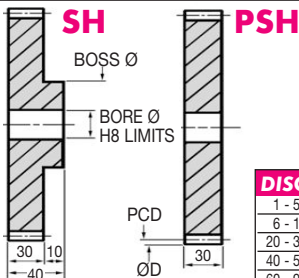

Helical Gears Parallel Axis Steel MOD 2.5

RH 17°45'

LH 17°45'

LH runs with RH

Popular sizes in stock.

Any two part numbers of this pitch will run together.