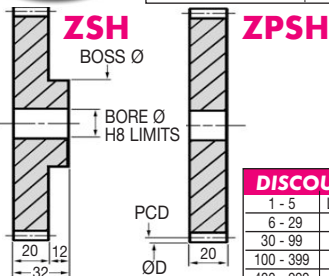

RH 17°45'

LH 17°45'

RH runs with LH

Popular sizes in stock.

Any two part numbers of this pitch will run together.