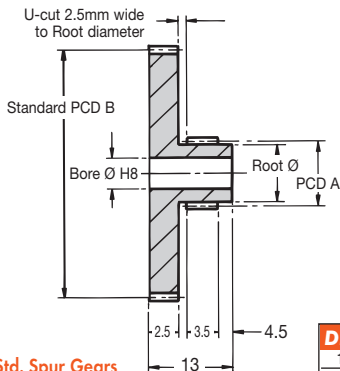

Double Spur Gears

Materials

0.25, 0.3 MOD

STD : Stainless Steel 303S21 (En58)
ALTERNATIVES : Steel, Brass, Tufnol or Delrin

20° Pressure Angle

Other numbers of teeth available

Torque is dependent upon the type of pinions used

For Torque Checks see Std. Spur Gears

For Corrected Teeth see Technical pages

NOTE: Certain sizes may need to be manufactured in 2 pieces

ALL DIMENSIONS IN MILLIMETRES

DISCOUNTS

Quantity	List Price
1 - 5	-
6 - 19	- 12%
20 - 39	- 25%
40 - 59	- 33%
60 - 99	- 37%
100 - 200	- 42%

Double Gears MOD 0.25, 0.3

PART NUMBER	TEETH PITCH	TEETH GEAR A	PCD GEAR A	TEETH GEAR B	PCD GEAR B	BORE Ø	ROOT Ø	PRICE EACH 1 - 5
DG0.25-20/40	0.25	20	5.00	40	10.00	2.50	4.15	£20.06
DG0.25-20/60	0.25	20	5.00	60	15.00	2.50	4.15	£21.18
DG0.25-20/80	0.25	20	5.00	80	20.00	2.50	4.15	£22.69
DG0.25-20/100	0.25	20	5.00	100	25.00	2.50	4.15	£23.66
DG0.25-20/120	0.25	20	5.00	120	30.00	2.50	4.15	£24.09
DG0.25-20/140	0.25	20	5.00	140	35.00	2.50	4.15	£24.82
DG0.25-24/60	0.25	24	6.00	60	15.00	3.00	5.15	£21.18
DG0.25-24/84	0.25	24	6.00	84	21.00	3.00	5.15	£22.69
DG0.25-24/108	0.25	24	6.00	108	27.00	3.00	5.15	£23.66
DG0.25-24/132	0.25	24	6.00	132	33.00	3.00	5.15	£24.09
DG0.25-24/156	0.25	24	6.00	156	39.00	3.00	5.15	£24.82
DG0.3-20/40	0.3	20	6.00	40	12.00	3.00	5.01	£20.06
DG0.3-20/60	0.3	20	6.00	60	18.00	3.00	5.01	£21.18
DG0.3-20/80	0.3	20	6.00	80	24.00	3.00	5.01	£22.69
DG0.3-20/100	0.3	20	6.00	100	30.00	3.00	5.01	£23.66
DG0.3-20/120	0.3	20	6.00	120	36.00	3.00	5.01	£24.09
DG0.3-20/140	0.3	20	6.00	140	42.00	3.00	5.01	£24.82
DG0.3-24/60	0.3	24	7.20	60	16.00	3.00	6.21	£21.18
DG0.3-24/84	0.3	24	7.20	84	25.20	3.00	6.21	£22.69
DG0.3-24/108	0.3	24	7.20	108	32.40	3.00	6.21	£23.66
DG0.3-24/132	0.3	24	7.20	132	39.16	3.00	6.21	£24.09
DG0.3-24/156	0.3	24	7.20	156	46.80	3.00	6.21	£24.82

352

Unit 14, Foxwood Industrial Park, Foxwood Road, Chesterfield, Derbyshire S41 9RN

Telephone +44(0)1246 268080

Fax +44(0)1246 260003