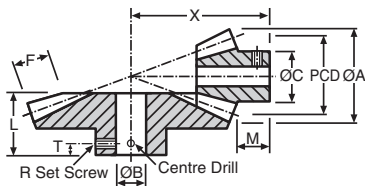

Bevel Gears 2:1 3:1 4:1 Materials

0.8 - 2.5 MOD

STD : White Delrin
Straight Cut - Gleason System

20° Pressure Angle

Bevel Gears Plastic MOD 0.8-2.5

DISCOUNTS

Quantity	List Price
1 - 5	-
6 - 29	- 5%
30 - 99	- 10%
100 - 399	- 15%
400 - 999	- 20%
1000 - 5000	- 25%