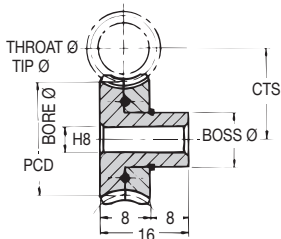

Materials **Anti-backlash Wormwheels**

STD : Phosphor Bronze PB2

SPECIAL TEETH : between 48 - 150

32 DP

20° Pressure Angle

DISCOUNTS

Quantity	List Price
1 - 5	
6 - 19	- 12%
20 - 39	- 25%
40 - 59	- 33%
60 - 99	- 37%
100 - 200	- 42%

TORQUE CHECK variations at back	50 TEETH x 1000 R.P.M. INPUT with std worm
TORQUE Nm	0.288
K.W.	0.00616

PART NUMBER	TEETH	PCD (ins)	CTS (ins)	THROAT Ø (ins)	TIP Ø (ins)	BOSS Ø (ins)	BORE Ø (ins)	PRICE EACH 1-5
ABM32-48	48	1.500	1.000	1.563	1.594	0.625	0.250	£46.24
ABM32-50	50	1.563	1.031	1.625	1.656	0.625	0.250	£48.04
ABM32-52	52	1.625	1.063	1.688	1.719	0.625	0.250	£49.84
ABM32-54	54	1.688	1.094	1.750	1.781	0.625	0.250	£51.61
ABM32-55	55	1.719	1.109	1.781	1.813	0.625	0.250	£53.39
ABM32-58	58	1.813	1.156	1.875	1.906	0.625	0.250	£55.20
ABM32-60	60	1.875	1.188	1.938	1.969	0.625	0.250	£56.99
ABM32-62	62	1.938	1.219	2.000	2.031	0.625	0.250	£58.73
ABM32-64	64	2.000	1.250	2.063	2.094	0.750	0.312	£61.47
ABM32-65	65	2.031	1.266	2.094	2.125	0.750	0.312	£64.21
ABM32-68	68	2.125	1.313	2.188	2.219	0.750	0.312	£66.92
ABM32-70	70	2.188	1.344	2.250	2.281	0.750	0.312	£69.63
ABM32-72	72	2.250	1.375	2.313	2.344	0.750	0.312	£72.40
ABM32-75	75	2.344	1.422	2.406	2.438	0.750	0.312	£75.08
ABM32-78	78	2.438	1.469	2.500	2.531	0.750	0.312	£77.02
ABM32-80	80	2.500	1.500	2.563	2.594	0.750	0.312	£79.06
ABM32-82	82	2.563	1.531	2.625	2.656	0.750	0.312	£81.05
ABM32-85	85	2.656	1.578	2.719	2.750	0.750	0.312	£83.02
ABM32-88	88	2.750	1.625	2.813	2.844	0.750	0.312	£85.03
ABM32-90	90	2.813	1.656	2.875	2.906	0.750	0.312	£86.99
ABM32-94	94	2.938	1.719	3.000	3.031	0.750	0.312	£89.02
ABM32-96	96	3.000	1.750	3.063	3.094	0.750	0.312	£91.02
ABM32-100	100	3.125	1.813	3.188	3.219	0.750	0.312	£94.83
ABM32-110	110	3.438	1.969	3.500	3.531	0.750	0.312	£98.63
ABM32-120	120	3.750	2.125	3.813	3.844	0.750	0.312	£102.44
ABM32-150	150	4.688	2.594	4.750	4.781	0.750	0.312	£123.64