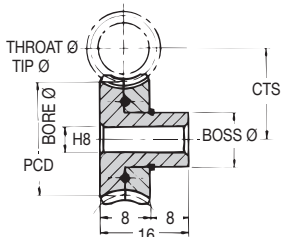

Materials **Anti-backlash Wormwheels**

STD : Phosphor Bronze PB₂

SPECIAL TEETH : between 48 - 150

32 DP

20° Pressure Angle

DISCOUNTS

Quantity	List Price
1 - 5	
6 - 19	- 12%
20 - 39	- 25%
40 - 59	- 33%
60 - 99	- 37%
100 - 200	- 42%

TORQUE CHECK variations at back	50 TEETH x 1000 R.P.M. INPUT with std worm
TORQUE Nm	0.288
K.W.	0.00616

PART NUMBER	TEETH	PCD (ins)	CTS (ins)	THROAT Ø (ins)	TIP Ø (ins)	BOSS Ø (ins)	BORE Ø (ins)	PRICE EACH 1-5
ABM32-48	48	1.500	1.000	1.563	1.594	0.625	0.250	£48.55
ABM32-50	50	1.563	1.031	1.625	1.656	0.625	0.250	£50.44
ABM32-52	52	1.625	1.063	1.688	1.719	0.625	0.250	£52.33
ABM32-54	54	1.688	1.094	1.750	1.781	0.625	0.250	£54.19
ABM32-55	55	1.719	1.109	1.781	1.813	0.625	0.250	£56.06
ABM32-58	58	1.813	1.156	1.875	1.906	0.625	0.250	£57.96
ABM32-60	60	1.875	1.188	1.938	1.969	0.625	0.250	£59.84
ABM32-62	62	1.938	1.219	2.000	2.031	0.625	0.250	£61.67
ABM32-64	64	2.000	1.250	2.063	2.094	0.750	0.312	£64.54
ABM32-65	65	2.031	1.266	2.094	2.125	0.750	0.312	£67.42
ABM32-68	68	2.125	1.313	2.188	2.219	0.750	0.312	£70.27
ABM32-70	70	2.188	1.344	2.250	2.281	0.750	0.312	£73.11
ABM32-72	72	2.250	1.375	2.313	2.344	0.750	0.312	£76.02
ABM32-75	75	2.344	1.422	2.406	2.438	0.750	0.312	£78.83
ABM32-78	78	2.438	1.469	2.500	2.531	0.750	0.312	£80.87
ABM32-80	80	2.500	1.500	2.563	2.594	0.750	0.312	£83.01
ABM32-82	82	2.563	1.531	2.625	2.656	0.750	0.312	£85.10
ABM32-85	85	2.656	1.578	2.719	2.750	0.750	0.312	£87.17
ABM32-88	88	2.750	1.625	2.813	2.844	0.750	0.312	£89.28
ABM32-90	90	2.813	1.656	2.875	2.906	0.750	0.312	£91.34
ABM32-94	94	2.938	1.719	3.000	3.031	0.750	0.312	£93.47
ABM32-96	96	3.000	1.750	3.063	3.094	0.750	0.312	£95.57
ABM32-100	100	3.125	1.813	3.188	3.219	0.750	0.312	£99.57
ABM32-110	110	3.438	1.969	3.500	3.531	0.750	0.312	£103.56
ABM32-120	120	3.750	2.125	3.813	3.844	0.750	0.312	£107.56
ABM32-150	150	4.688	2.594	4.750	4.781	0.750	0.312	£129.82