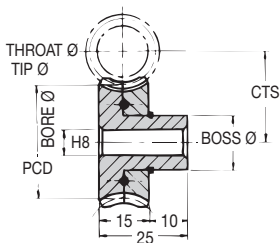

Anti-backlash Wormwheels *Materials*

16 DP

STD : Phosphor Bronze PB2
SPECIAL TEETH : between 40 - 95

20° Pressure Angle

TORQUE CHECK variations at back	50 TEETH x 1000 R.P.M. INPUT
	with std worm
TORQUE Nm	2.00
K.W.	0.04192

DISCOUNTS

Quantity	List Price
1 - 5	-
6 - 19	- 12%
20 - 39	- 25%
40 - 59	- 33%
60 - 99	- 37%
100 - 200	- 42%

Anti-backlash Wormwheels DP 16

PART NUMBER	TEETH	PCD (ins)	CTS (ins)	THROAT Ø (ins)	TIP Ø (ins)	BOSS Ø (ins)	BORE Ø (ins)	PRICE EACH 1-5
ABM16-40	40	2.500	1.625	2.625	2.688	1.250	0.625	£88.59
ABM16-42	42	2.625	1.688	2.750	2.813	1.250	0.625	£100.93
ABM16-44	44	2.750	1.750	2.875	2.938	1.250	0.625	£113.26
ABM16-45	45	2.813	1.781	2.938	3.000	1.250	0.625	£125.62
ABM16-48	48	3.000	1.875	3.125	3.188	1.250	0.625	£137.92
ABM16-50	50	3.125	1.938	3.250	3.313	1.250	0.625	£150.29
ABM16-52	52	3.250	2.000	3.375	3.438	1.250	0.625	£162.60
ABM16-54	54	3.375	2.063	3.500	3.563	1.250	0.625	£174.94
ABM16-55	55	3.438	2.094	3.563	3.625	1.250	0.625	£182.73
ABM16-58	58	3.625	2.188	3.750	3.813	1.250	0.625	£190.54
ABM16-60	60	3.750	2.250	3.875	3.938	1.250	0.625	£198.35
ABM16-62	62	3.875	2.313	4.000	4.063	1.250	0.625	£206.13
ABM16-64	64	4.000	2.375	4.125	4.188	1.250	0.625	£213.93
ABM16-65	65	4.063	2.406	4.188	4.250	1.250	0.625	£221.63
ABM16-68	68	4.250	2.500	4.375	4.438	1.250	0.625	£236.67
ABM16-70	70	4.375	2.563	4.500	4.563	1.250	0.625	£251.71
ABM16-72	72	4.500	2.625	4.625	4.688	1.250	0.625	£266.75
ABM16-74	74	4.625	2.688	4.750	4.813	2.000	0.625	£281.78
ABM16-75	75	4.688	2.719	4.813	4.875	2.000	0.625	£296.78
ABM16-78	78	4.875	2.813	5.000	5.063	2.000	0.625	£311.83
ABM16-80	80	5.000	2.875	5.125	5.188	2.000	0.625	£326.88
ABM16-82	82	5.125	2.938	5.250	5.313	2.000	0.625	£345.42
ABM16-85	85	5.313	3.031	5.438	5.500	2.000	0.625	£363.97
ABM16-88	88	5.500	3.125	5.625	5.688	2.000	0.625	£382.53
ABM16-90	90	5.625	3.188	5.750	5.813	2.000	0.625	£401.05
ABM16-92	92	5.750	3.250	5.875	5.938	2.000	0.625	£419.57
ABM16-95	95	5.938	3.344	6.063	6.125	2.000	0.625	£438.14