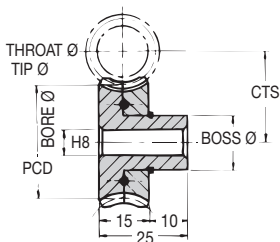

Anti-backlash Wormwheels *Materials*

16 DP

STD : Phosphor Bronze PB2
SPECIAL TEETH : between 40 - 95

20° Pressure Angle

TORQUE CHECK variations at back	50 TEETH x 1000 R.P.M. INPUT
	with std worm
TORQUE Nm	2.00
K.W.	0.04192

DISCOUNTS

Quantity	List Price
1 - 5	-
6 - 19	- 12%
20 - 39	- 25%
40 - 59	- 33%
60 - 99	- 37%
100 - 200	- 42%

Anti-backlash Wormwheels DP 16

PART NUMBER	TEETH	PCD (ins)	CTS (ins)	THROAT Ø (ins)	TIP Ø (ins)	BOSS Ø (ins)	BORE Ø (ins)	PRICE EACH 1-5
ABM16-40	40	2.500	1.625	2.625	2.688	1.250	0.625	£84.37
ABM16-42	42	2.625	1.688	2.750	2.813	1.250	0.625	£96.12
ABM16-44	44	2.750	1.750	2.875	2.938	1.250	0.625	£107.87
ABM16-45	45	2.813	1.781	2.938	3.000	1.250	0.625	£119.64
ABM16-48	48	3.000	1.875	3.125	3.188	1.250	0.625	£131.35
ABM16-50	50	3.125	1.938	3.250	3.313	1.250	0.625	£143.13
ABM16-52	52	3.250	2.000	3.375	3.438	1.250	0.625	£154.86
ABM16-54	54	3.375	2.063	3.500	3.563	1.250	0.625	£166.61
ABM16-55	55	3.438	2.094	3.563	3.625	1.250	0.625	£174.03
ABM16-58	58	3.625	2.188	3.750	3.813	1.250	0.625	£181.47
ABM16-60	60	3.750	2.250	3.875	3.938	1.250	0.625	£188.90
ABM16-62	62	3.875	2.313	4.000	4.063	1.250	0.625	£196.31
ABM16-64	64	4.000	2.375	4.125	4.188	1.250	0.625	£203.74
ABM16-65	65	4.063	2.406	4.188	4.250	1.250	0.625	£211.08
ABM16-68	68	4.250	2.500	4.375	4.438	1.250	0.625	£225.40
ABM16-70	70	4.375	2.563	4.500	4.563	1.250	0.625	£239.72
ABM16-72	72	4.500	2.625	4.625	4.688	1.250	0.625	£254.05
ABM16-74	74	4.625	2.688	4.750	4.813	2.000	0.625	£268.36
ABM16-75	75	4.688	2.719	4.813	4.875	2.000	0.625	£282.65
ABM16-78	78	4.875	2.813	5.000	5.063	2.000	0.625	£296.98
ABM16-80	80	5.000	2.875	5.125	5.188	2.000	0.625	£311.31
ABM16-82	82	5.125	2.938	5.250	5.313	2.000	0.625	£328.97
ABM16-85	85	5.313	3.031	5.438	5.500	2.000	0.625	£346.64
ABM16-88	88	5.500	3.125	5.625	5.688	2.000	0.625	£364.31
ABM16-90	90	5.625	3.188	5.750	5.813	2.000	0.625	£381.95
ABM16-92	92	5.750	3.250	5.875	5.938	2.000	0.625	£399.59
ABM16-95	95	5.938	3.344	6.063	6.125	2.000	0.625	£417.28