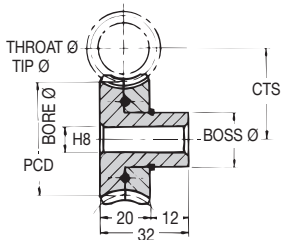

Materials **Anti-backlash Wormwheels**

STD : Phosphor Bronze PB2

SPECIAL TEETH : between 40 - 80

12 DP

DISCOUNTS

Quantity	List Price
1 - 5	
6 - 19	- 12%
20 - 39	- 25%
40 - 59	- 33%
60 - 99	- 37%
100 - 200	- 42%

TORQUE CHECK	50 TEETH x 1000 R.P.M. INPUT
variations at back	with std worm
TORQUE Nm	4.80
K.W.	0.10

20° Pressure Angle

PART NUMBER	TEETH	PCD (ins)	CTS (ins)	THROAT Ø (ins)	TIP Ø (ins)	BOSS Ø (ins)	BORE Ø (ins)	PRICE EACH 1-5
ABM12-40	40	3.333	2.167	3.500	3.583	1.500	0.625	£136.20
ABM12-42	42	3.500	2.250	3.667	3.750	1.500	0.625	£155.03
ABM12-44	44	3.667	2.333	3.833	3.917	1.500	0.625	£173.93
ABM12-45	45	3.750	2.375	3.917	4.000	1.500	0.625	£192.81
ABM12-46	46	3.833	2.417	4.000	4.083	1.500	0.625	£211.71
ABM12-48	48	4.000	2.500	4.167	4.250	1.500	0.625	£230.59
ABM12-50	50	4.167	2.583	4.333	4.417	1.500	0.625	£241.23
ABM12-52	52	4.333	2.667	4.500	4.583	1.500	0.625	£251.81
ABM12-54	54	4.500	2.750	4.667	4.750	1.500	0.625	£262.46
ABM12-55	55	4.583	2.792	4.750	4.833	1.500	0.625	£273.06
ABM12-56	56	4.667	2.833	4.833	4.917	1.500	0.625	£283.69
ABM12-58	58	4.833	2.917	5.000	5.083	1.750	0.750	£295.50
ABM12-60	60	5.000	3.000	5.167	5.250	1.750	0.750	£307.35
ABM12-62	62	5.167	3.083	5.333	5.417	1.750	0.750	£319.15
ABM12-64	64	5.333	3.167	5.500	5.583	1.750	0.750	£331.00
ABM12-65	65	5.417	3.208	5.583	5.667	1.750	0.750	£342.84
ABM12-66	66	5.500	3.250	5.667	5.750	1.750	0.750	£354.64
ABM12-68	68	5.667	3.333	5.833	5.917	1.750	0.750	£366.47
ABM12-70	70	5.833	3.417	6.000	6.083	1.750	0.750	£384.60
ABM12-72	72	6.000	3.500	6.167	6.250	1.750	0.750	£402.77
ABM12-74	74	6.167	3.583	6.333	6.417	2.000	0.750	£420.90
ABM12-75	75	6.250	3.625	6.417	6.500	2.000	0.750	£439.08
ABM12-76	76	6.333	3.667	6.500	6.583	2.000	0.750	£457.19
ABM12-78	78	6.500	3.750	6.667	6.750	2.000	0.750	£475.35
ABM12-80	80	6.667	3.833	6.833	6.917	2.000	0.750	£493.46