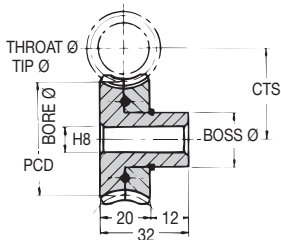

Materials **Anti-backlash Wormwheels**

STD : Phosphor Bronze PB2

SPECIAL TEETH : between 40 - 80

12 DP

DISCOUNTS

Quantity	List Price
1 - 5	
6 - 19	- 12%
20 - 39	- 25%
40 - 59	- 33%
60 - 99	- 37%
100 - 200	- 42%

TORQUE CHECK variations at back	50 TEETH x 1000 R.P.M. INPUT with std worm
TORQUE Nm	4.80
K.W.	0.10

20° Pressure Angle

PART NUMBER	TEETH	PCD (ins)	CTS (ins)	THROAT Ø (ins)	TIP Ø (ins)	BOSS Ø (ins)	BORE Ø (ins)	PRICE EACH 1-5
ABM12-40	40	3.333	2.167	3.500	3.583	1.500	0.625	£143.01
ABM12-42	42	3.500	2.250	3.667	3.750	1.500	0.625	£162.78
ABM12-44	44	3.667	2.333	3.833	3.917	1.500	0.625	£182.63
ABM12-45	45	3.750	2.375	3.917	4.000	1.500	0.625	£202.45
ABM12-46	46	3.833	2.417	4.000	4.083	1.500	0.625	£222.30
ABM12-48	48	4.000	2.500	4.167	4.250	1.500	0.625	£242.12
ABM12-50	50	4.167	2.583	4.333	4.417	1.500	0.625	£253.29
ABM12-52	52	4.333	2.667	4.500	4.583	1.500	0.625	£264.40
ABM12-54	54	4.500	2.750	4.667	4.750	1.500	0.625	£275.58
ABM12-55	55	4.583	2.792	4.750	4.833	1.500	0.625	£286.71
ABM12-56	56	4.667	2.833	4.833	4.917	1.500	0.625	£297.87
ABM12-58	58	4.833	2.917	5.000	5.083	1.750	0.750	£310.28
ABM12-60	60	5.000	3.000	5.167	5.250	1.750	0.750	£322.72
ABM12-62	62	5.167	3.083	5.333	5.417	1.750	0.750	£335.11
ABM12-64	64	5.333	3.167	5.500	5.583	1.750	0.750	£347.55
ABM12-65	65	5.417	3.208	5.583	5.667	1.750	0.750	£359.98
ABM12-66	66	5.500	3.250	5.667	5.750	1.750	0.750	£372.37
ABM12-68	68	5.667	3.333	5.833	5.917	1.750	0.750	£384.79
ABM12-70	70	5.833	3.417	6.000	6.083	1.750	0.750	£403.83
ABM12-72	72	6.000	3.500	6.167	6.250	1.750	0.750	£422.91
ABM12-74	74	6.167	3.583	6.333	6.417	2.000	0.750	£441.94
ABM12-75	75	6.250	3.625	6.417	6.500	2.000	0.750	£461.03
ABM12-76	76	6.333	3.667	6.500	6.583	2.000	0.750	£480.05
ABM12-78	78	6.500	3.750	6.667	6.750	2.000	0.750	£499.12
ABM12-80	80	6.667	3.833	6.833	6.917	2.000	0.750	£518.13