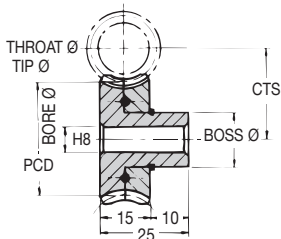

# Materials **Anti-backlash Wormwheels**

STD : Phosphor Bronze PB2

SPECIAL TEETH : between 40 - 95

## 1.5 MOD

**20° Pressure Angle**

### DISCOUNTS

1 - 5	List Price
6 - 19	- 12%
20 - 39	- 25%
40 - 59	- 33%
60 - 99	- 37%
100 - 200	- 42%

<b>TORQUE CHECK</b>	50 TEETH x 1000 R.P.M. INPUT
variations at back	with std worm
<b>TORQUE Nm</b>	1.74
<b>K.W.</b>	0.0034

PART NUMBER	TEETH	PCD (mm)	CTS (mm)	THROAT Ø (mm)	TIP Ø (mm)	BOSS Ø (mm)	BORE Ø (mm)	PRICE EACH 1-5
ABM1.5-40	40	60.00	40.00	63.00	64.50	30	15	£88.59
ABM1.5-42	42	63.00	41.50	66.00	67.50	30	15	£100.93
ABM1.5-44	44	66.00	43.00	69.00	70.50	30	15	£113.26
ABM1.5-45	45	67.50	43.75	70.50	72.00	30	15	£125.62
ABM1.5-48	48	72.00	46.00	75.00	76.50	30	15	£137.92
ABM1.5-50	50	75.00	47.50	78.00	79.50	30	15	£150.29
ABM1.5-52	52	78.00	49.00	81.00	82.50	30	15	£162.60
ABM1.5-54	54	81.00	50.50	84.00	85.50	30	15	£174.94
ABM1.5-55	55	82.50	51.25	85.50	87.00	30	15	£182.73
ABM1.5-58	58	87.00	53.50	90.00	91.50	30	15	£190.54
ABM1.5-60	60	90.00	55.00	93.00	94.50	30	15	£198.35
ABM1.5-62	62	93.00	56.50	96.00	97.50	30	15	£206.13
ABM1.5-64	64	96.00	58.00	99.00	100.50	30	15	£213.93
ABM1.5-65	65	97.50	58.75	100.50	102.00	30	15	£221.63
ABM1.5-68	68	102.00	61.00	105.00	106.50	30	15	£236.67
ABM1.5-70	70	105.00	62.50	108.00	109.50	30	15	£251.60
ABM1.5-72	72	108.00	64.00	111.00	112.50	30	15	£266.33
ABM1.5-74	74	111.00	65.50	114.00	115.50	30	15	£281.78
ABM1.5-75	75	112.50	66.25	115.50	117.00	30	15	£296.78
ABM1.5-78	78	117.00	68.50	120.00	121.50	30	15	£311.83
ABM1.5-80	80	120.00	70.00	123.00	124.50	30	15	£326.88
ABM1.5-82	82	123.00	71.50	126.00	127.50	30	15	£347.09
ABM1.5-85	85	127.50	73.75	130.50	132.00	30	15	£363.97
ABM1.5-88	88	132.00	76.00	135.00	136.50	30	15	£382.53
ABM1.5-90	90	135.00	77.50	138.00	139.50	30	15	£401.05
ABM1.5-92	92	138.00	79.00	141.00	142.50	30	15	£419.57
ABM1.5-95	95	142.50	81.25	145.50	147.00	30	15	£438.14