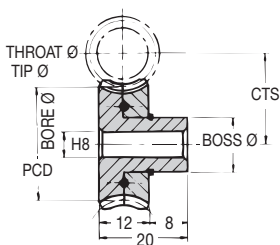

Anti-backlash Wormwheels Materials

1.25 MOD

STD : Phosphor Bronze PB₂
SPECIAL TEETH : between 45 - 120

20° Pressure Angle

TORQUE CHECK variations at back	50 TEETH x 1000 R.P.M. INPUT with std worm
TORQUE Nm	1.14
K.W.	0.024

DISCOUNTS

Quantity	List Price
1 - 5	-
6 - 19	- 12%
20 - 39	- 25%
40 - 59	- 33%
60 - 99	- 37%
100 - 200	- 42%

Anti-backlash Wormwheels MOD 1.25

PART NUMBER	TEETH	PCD (mm)	CTS (mm)	THROAT Ø (mm)	TIP Ø (mm)	BOSS Ø (mm)	BORE Ø (mm)	PRICE EACH 1-5
ABM1.25-45	45	56.25	36.13	58.75	60.00	25	10	£77.19
ABM1.25-48	48	60.00	38.00	62.50	63.75	25	10	£81.00
ABM1.25-50	50	62.50	39.25	65.00	66.25	25	10	£86.39
ABM1.25-52	52	65.00	40.50	67.50	68.75	32	12	£88.64
ABM1.25-54	54	67.50	41.75	70.00	71.25	32	12	£92.47
ABM1.25-55	55	68.75	42.38	71.25	72.50	32	12	£96.32
ABM1.25-58	58	72.50	44.25	75.00	76.25	32	12	£100.13
ABM1.25-60	60	75.00	45.50	77.50	78.75	32	12	£104.01
ABM1.25-62	62	77.50	46.75	80.00	81.25	32	12	£107.97
ABM1.25-64	64	80.00	48.00	82.50	83.75	32	12	£111.91
ABM1.25-65	65	81.25	48.63	83.75	85.00	32	12	£115.89
ABM1.25-68	68	85.00	50.50	87.50	88.75	32	12	£122.07
ABM1.25-70	70	87.50	51.75	90.00	91.25	32	12	£123.83
ABM1.25-72	72	90.00	53.00	92.50	93.75	32	12	£127.68
ABM1.25-74	74	92.50	54.25	95.00	96.25	32	12	£131.58
ABM1.25-75	75	93.75	54.88	96.25	97.50	32	12	£135.42
ABM1.25-78	78	97.50	56.75	100.00	101.25	32	12	£139.26
ABM1.25-80	80	100.00	58.00	102.50	103.75	32	12	£143.14
ABM1.25-82	82	102.50	59.25	105.00	106.25	32	12	£158.84
ABM1.25-85	85	106.25	61.13	108.75	110.00	32	12	£174.50
ABM1.25-88	88	110.00	63.00	112.50	113.75	32	12	£190.19
ABM1.25-90	90	112.50	64.25	115.00	116.25	32	12	£205.86
ABM1.25-95	95	118.75	67.38	121.25	122.50	50	12	£221.58
ABM1.25-98	98	122.50	69.25	125.00	126.25	50	12	£237.27
ABM1.25-100	100	125.00	70.50	127.50	128.75	50	12	£252.99
ABM1.25-110	110	137.50	76.75	140.00	141.25	50	12	£294.06
ABM1.25-120	120	150.00	83.00	152.50	153.75	50	12	£335.14