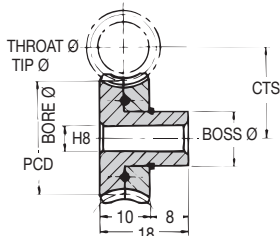

Materials **Anti-backlash Wormwheels**

STD : Phosphor Bronze PB₂

SPECIAL TEETH : between 48 - 150

1 MOD

DISCOUNTS

1 - 5	List Price
6 - 19	- 12%
20 - 39	- 25%
40 - 59	- 33%
60 - 99	- 37%
100 - 200	- 42%

TORQUE CHECK variations at back	50 TEETH x 1000 R.P.M. INPUT with std worm
TORQUE Nm	0.584
K.W.	0.0012

20° Pressure Angle

PART NUMBER	TEETH	PCD mm	CTS mm	THROAT Ø mm	TIP Ø mm	BOSS Ø mm	BORE Ø mm	PRICE EACH 1-5
ABM1-48	48	48	31.50	50	51	25	10	£65.05
ABM1-50	50	50	32.50	52	53	25	10	£67.54
ABM1-52	52	52	33.50	54	55	25	10	£70.02
ABM1-54	54	54	34.50	56	57	25	10	£72.47
ABM1-55	55	55	35.00	57	58	25	10	£74.95
ABM1-58	58	58	36.50	60	61	25	10	£77.45
ABM1-60	60	60	37.50	62	63	25	10	£79.91
ABM1-62	62	62	38.50	64	65	25	10	£83.01
ABM1-64	64	64	39.50	66	67	25	10	£86.11
ABM1-65	65	65	40.00	67	68	25	10	£89.19
ABM1-68	68	68	41.50	70	71	25	10	£92.29
ABM1-70	70	70	42.50	72	73	25	10	£95.38
ABM1-72	72	72	43.50	74	75	25	10	£98.40
ABM1-75	75	75	45.00	77	78	25	10	£101.34
ABM1-78	78	78	46.50	80	81	25	10	£104.24
ABM1-80	80	80	47.50	82	83	25	10	£107.15
ABM1-82	82	82	48.50	84	85	25	10	£110.10
ABM1-85	85	85	50.00	87	88	25	10	£112.98
ABM1-88	88	88	51.50	90	91	25	10	£115.96
ABM1-90	90	90	52.50	92	93	25	10	£118.82
ABM1-94	94	94	54.50	96	97	25	10	£124.43
ABM1-96	96	96	55.50	98	99	25	10	£130.06
ABM1-100	100	100	57.50	102	103	25	10	£135.68
ABM1-110	110	110	62.50	112	113	30	10	£169.93
ABM1-120	120	120	67.50	122	123	30	10	£204.16
ABM1-150	150	150	82.50	152	153	30	10	£284.73