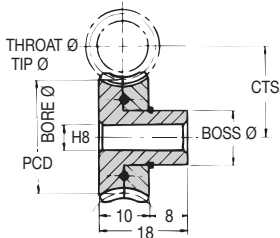

Materials **Anti-backlash Wormwheels**

STD : Phosphor Bronze PB2

SPECIAL TEETH : between 48 - 150

1 MOD

20° Pressure Angle

DISCOUNTS

1 - 5	List Price
6 - 19	- 12%
20 - 39	- 25%
40 - 59	- 33%
60 - 99	- 37%
100 - 200	- 42%

TORQUE CHECK	50 TEETH x 1000 R.P.M. INPUT
variations at back	with std worm
TORQUE Nm	0.584
K.W.	0.0012

PART NUMBER	TEETH	PCD mm	CTS mm	THROAT Ø mm	TIP Ø mm	BOSS Ø mm	BORE Ø mm	PRICE EACH 1-5
ABM1-48	48	48	31.50	50	51	25	10	£71.68
ABM1-50	50	50	32.50	52	53	25	10	£74.45
ABM1-52	52	52	33.50	54	55	25	10	£77.19
ABM1-54	54	54	34.50	56	57	25	10	£79.88
ABM1-55	55	55	35.00	57	58	25	10	£82.60
ABM1-58	58	58	36.50	60	61	25	10	£85.36
ABM1-60	60	60	37.50	62	63	25	10	£88.10
ABM1-62	62	62	38.50	64	65	25	10	£91.50
ABM1-64	64	64	39.50	66	67	25	10	£94.90
ABM1-65	65	65	40.00	67	68	25	10	£98.32
ABM1-68	68	68	41.50	70	71	25	10	£101.72
ABM1-70	70	70	42.50	72	73	25	10	£105.14
ABM1-72	72	72	43.50	74	75	25	10	£108.48
ABM1-75	75	75	45.00	77	78	25	10	£111.71
ABM1-78	78	78	46.50	80	81	25	10	£114.91
ABM1-80	80	80	47.50	82	83	25	10	£118.11
ABM1-82	82	82	48.50	84	85	25	10	£121.36
ABM1-85	85	85	50.00	87	88	25	10	£124.56
ABM1-88	88	88	51.50	90	91	25	10	£127.83
ABM1-90	90	90	52.50	92	93	25	10	£130.98
ABM1-94	94	94	54.50	96	97	25	10	£137.17
ABM1-96	96	96	55.50	98	99	25	10	£143.37
ABM1-100	100	100	57.50	102	103	25	10	£149.58
ABM1-110	110	110	62.50	112	113	30	10	£187.33
ABM1-120	120	120	67.50	122	123	30	10	£225.07
ABM1-150	150	150	82.50	152	153	30	10	£313.90