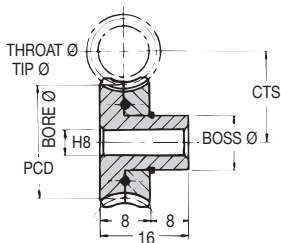

Anti-backlash Wormwheels *Materials*

0.8 MOD

STD : Phosphor Bronze PB₂
SPECIAL TEETH : between 48 - 150

20° Pressure Angle

TORQUE CHECK variations at back	50 TEETH x 1000 R.P.M. INPUT
	with std worm
TORQUE Nm	0.028
K.W.	0.0006

DISCOUNTS

Quantity	List Price
1 - 5	-
6 - 19	- 12%
20 - 39	- 25%
40 - 59	- 33%
60 - 99	- 37%
100 - 200	- 42%

Anti-backlash Wormwheels MOD 0.8

PART NUMBER	TEETH	PCD mm	CTS mm	THROAT Ø mm	TIP Ø mm	BOSS Ø mm	BORE Ø mm	PRICE EACH 1-5
ABM0.8-48	48	38.40	25.20	40.00	40.80	20	8	£46.24
ABM0.8-50	50	40.00	26.00	41.60	42.40	20	8	£48.04
ABM0.8-52	52	41.60	26.80	43.20	44.00	20	8	£49.84
ABM0.8-54	54	43.20	27.60	44.80	45.60	20	8	£51.61
ABM0.8-55	55	44.00	28.00	45.60	46.40	20	8	£53.39
ABM0.8-58	58	46.40	29.20	48.00	48.80	20	8	£55.20
ABM0.8-60	60	48.00	30.00	49.60	50.40	20	8	£56.99
ABM0.8-62	62	49.60	30.80	51.20	52.00	20	8	£58.73
ABM0.8-64	64	51.20	31.60	52.80	53.60	20	8	£61.47
ABM0.8-65	65	52.00	32.00	53.60	54.40	20	8	£64.21
ABM0.8-68	68	54.40	33.20	56.00	56.80	20	8	£66.92
ABM0.8-70	70	56.00	34.00	57.60	58.40	20	8	£69.63
ABM0.8-72	72	57.60	34.80	59.20	60.00	20	8	£72.40
ABM0.8-75	75	60.00	36.00	61.60	62.40	20	8	£75.08
ABM0.8-78	78	62.40	37.20	64.00	64.80	20	8	£77.02
ABM0.8-80	80	64.00	38.00	65.60	66.40	20	8	£79.06
ABM0.8-82	82	65.60	38.80	67.20	68.00	20	8	£81.05
ABM0.8-85	85	68.00	40.00	69.60	70.40	20	8	£83.02
ABM0.8-88	88	70.40	41.20	72.00	72.80	20	8	£85.03
ABM0.8-90	90	72.00	42.00	73.60	74.40	20	8	£86.99
ABM0.8-94	94	75.20	43.60	76.80	77.60	20	8	£89.02
ABM0.8-96	96	76.80	44.40	78.40	79.20	20	8	£91.02
ABM0.8-100	100	80.00	46.00	81.60	82.40	20	8	£94.83
ABM0.8-110	110	88.00	50.00	89.60	90.40	20	8	£98.63
ABM0.8-120	120	96.00	54.00	97.60	98.40	20	8	£102.44
ABM0.8-150	150	120.00	66.00	121.60	122.40	20	8	£123.64