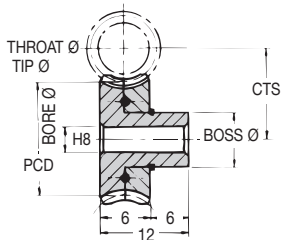

Materials **Anti-backlash Wormwheels**

STD : Phosphor Bronze PB₂

SPECIAL TEETH : between 50 - 160

0.5 MOD

20° Pressure Angle

DISCOUNTS

1 - 5	List Price
6 - 19	- 12%
20 - 39	- 25%
40 - 59	- 33%
60 - 99	- 37%
100 - 200	- 42%

TORQUE CHECK	50 TEETH x 1000 R.P.M. INPUT
variations at back	with std worm
TORQUE Nm	0.10
K.W.	0.0002

PART NUMBER	TEETH	PCD (mm)	CTS (mm)	THROAT Ø (mm)	TIP Ø (mm)	BOSS Ø (mm)	BORE Ø (mm)	PRICE EACH 1-5
ABM0.5-50	50	25.00	18.50	26.00	26.50	13	6	£34.98
ABM0.5-52	52	26.00	19.00	27.00	27.50	13	6	£35.52
ABM0.5-55	55	27.50	19.75	28.50	29.00	13	6	£36.08
ABM0.5-58	58	29.00	20.50	30.00	30.50	13	6	£36.62
ABM0.5-60	60	30.00	21.00	31.00	31.50	13	6	£37.19
ABM0.5-62	62	31.00	21.50	32.00	32.50	13	6	£37.72
ABM0.5-65	65	32.50	22.25	33.50	34.00	13	6	£38.30
ABM0.5-68	68	34.00	23.00	35.00	35.50	13	6	£38.74
ABM0.5-70	70	35.00	23.50	36.00	36.50	13	6	£39.59
ABM0.5-72	72	36.00	24.00	37.00	37.50	13	6	£40.46
ABM0.5-75	75	37.50	24.75	38.50	39.00	13	6	£41.28
ABM0.5-78	78	39.00	25.50	40.00	40.50	13	6	£42.12
ABM0.5-80	80	40.00	26.00	41.00	41.50	13	6	£42.97
ABM0.5-82	82	41.00	26.50	42.00	42.50	13	6	£43.56
ABM0.5-85	85	42.50	27.25	43.50	44.00	13	6	£44.17
ABM0.5-88	88	44.00	28.00	45.00	45.50	13	6	£44.76
ABM0.5-90	90	45.00	28.50	46.00	46.50	13	6	£45.33
ABM0.5-92	92	46.00	29.00	47.00	47.50	13	6	£45.90
ABM0.5-95	95	47.50	29.75	48.50	49.00	13	6	£46.48
ABM0.5-96	96	48.00	30.00	49.00	49.50	13	6	£47.04
ABM0.5-98	98	49.00	30.50	50.00	50.50	13	6	£47.61
ABM0.5-100	100	50.00	31.00	51.00	51.50	13	6	£53.18
ABM0.5-110	110	55.00	33.50	56.00	56.50	13	6	£58.73
ABM0.5-120	120	60.00	36.00	61.00	61.50	13	6	£64.27
ABM0.5-140	140	70.00	41.00	71.00	71.50	13	6	£69.83
ABM0.5-150	150	75.00	43.50	76.00	76.50	13	6	£73.69
ABM0.5-160	160	80.00	46.00	81.00	81.50	13	6	£77.58