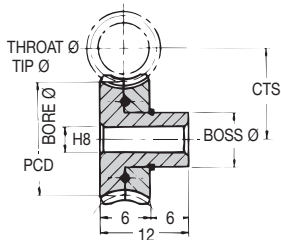

Materials **Anti-backlash Wormwheels**

STD : Phosphor Bronze PB₂

SPECIAL TEETH : between 50 - 160

0.5 MOD

DISCOUNTS

Quantity	List Price
1 - 5	
6 - 19	- 12%
20 - 39	- 25%
40 - 59	- 33%
60 - 99	- 37%
100 - 200	- 42%

TORQUE CHECK	50 TEETH x 1000 R.P.M. INPUT
variations at back	with std worm
TORQUE Nm	0.10
K.W.	0.0002

20° Pressure Angle

PART NUMBER	TEETH	PCD (mm)	CTS (mm)	THROAT Ø (mm)	TIP Ø (mm)	BOSS Ø (mm)	BORE Ø (mm)	PRICE EACH 1-5
ABM0.5-50	50	25.00	18.50	26.00	26.50	13	6	£36.73
ABM0.5-52	52	26.00	19.00	27.00	27.50	13	6	£37.30
ABM0.5-55	55	27.50	19.75	28.50	29.00	13	6	£37.88
ABM0.5-58	58	29.00	20.50	30.00	30.50	13	6	£38.45
ABM0.5-60	60	30.00	21.00	31.00	31.50	13	6	£39.05
ABM0.5-62	62	31.00	21.50	32.00	32.50	13	6	£39.61
ABM0.5-65	65	32.50	22.25	33.50	34.00	13	6	£40.21
ABM0.5-68	68	34.00	23.00	35.00	35.50	13	6	£40.68
ABM0.5-70	70	35.00	23.50	36.00	36.50	13	6	£41.57
ABM0.5-72	72	36.00	24.00	37.00	37.50	13	6	£42.48
ABM0.5-75	75	37.50	24.75	38.50	39.00	13	6	£43.34
ABM0.5-78	78	39.00	25.50	40.00	40.50	13	6	£44.23
ABM0.5-80	80	40.00	26.00	41.00	41.50	13	6	£45.12
ABM0.5-82	82	41.00	26.50	42.00	42.50	13	6	£45.74
ABM0.5-85	85	42.50	27.25	43.50	44.00	13	6	£46.38
ABM0.5-88	88	44.00	28.00	45.00	45.50	13	6	£47.00
ABM0.5-90	90	45.00	28.50	46.00	46.50	13	6	£47.60
ABM0.5-92	92	46.00	29.00	47.00	47.50	13	6	£48.20
ABM0.5-95	95	47.50	29.75	48.50	49.00	13	6	£48.80
ABM0.5-96	96	48.00	30.00	49.00	49.50	13	6	£49.39
ABM0.5-98	98	49.00	30.50	50.00	50.50	13	6	£49.99
ABM0.5-100	100	50.00	31.00	51.00	51.50	13	6	£55.84
ABM0.5-110	110	55.00	33.50	56.00	56.50	13	6	£61.67
ABM0.5-120	120	60.00	36.00	61.00	61.50	13	6	£67.48
ABM0.5-140	140	70.00	41.00	71.00	71.50	13	6	£73.32
ABM0.5-150	150	75.00	43.50	76.00	76.50	13	6	£77.37
ABM0.5-160	160	80.00	46.00	81.00	81.50	13	6	£81.46