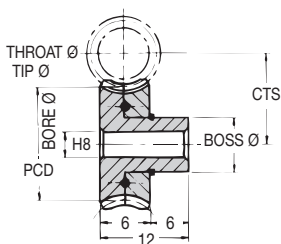

## 0.4 MOD

STD : Phosphor Bronze PB2  
SPECIAL TEETH : between 60 - 300

**20° Pressure Angle**

<b>TORQUE CHECK</b>	<b>50 TEETH x 1000 R.P.M. INPUT</b>
variations at back	with std worm
<b>TORQUE Nm</b>	0.056
<b>K.W.</b>	0.0012

### DISCOUNTS

Quantity	List Price
1 - 5	-
6 - 19	- 12%
20 - 39	- 25%
40 - 59	- 33%
60 - 99	- 37%
100 - 200	- 42%

**Anti-backlash Wormwheels MOD 0.4**

PART NUMBER	TEETH	PCD (mm)	CTS (mm)	THROAT Ø (mm)	TIP Ø (mm)	BOSS Ø (mm)	BORE Ø (mm)	PRICE EACH 1-5
ABM0.4-60	60	24.00	16.50	24.80	25.20	12	4	£34.15
ABM0.4-62	62	24.80	16.90	25.60	26.00	12	4	£34.59
ABM0.4-64	64	25.60	17.30	26.40	26.80	12	4	£34.98
ABM0.4-68	68	27.20	18.10	28.00	28.40	12	4	£35.82
ABM0.4-70	70	28.00	18.50	28.80	29.20	12	4	£36.25
ABM0.4-72	72	28.80	18.90	29.60	30.00	12	5	£36.70
ABM0.4-75	75	30.00	19.50	30.80	31.20	12	5	£37.09
ABM0.4-76	76	30.40	19.70	31.20	31.60	12	5	£37.54
ABM0.4-80	80	32.00	20.50	32.80	33.20	12	5	£37.88
ABM0.4-84	84	33.60	21.30	34.40	34.80	12	5	£38.74
ABM0.4-85	85	34.00	21.50	34.80	35.20	12	5	£39.62
ABM0.4-86	86	34.40	21.70	35.20	35.60	12	5	£40.51
ABM0.4-90	90	36.00	22.50	36.80	37.20	12	5	£41.37
ABM0.4-92	92	36.80	22.90	37.60	38.00	12	5	£42.22
ABM0.4-94	94	37.60	23.30	38.40	38.80	12	5	£43.10
ABM0.4-96	96	38.40	23.70	39.20	39.60	12	5	£43.94
ABM0.4-100	100	40.00	24.50	40.80	41.20	12	5	£44.79
ABM0.4-110	110	44.00	26.50	44.80	45.20	12	5	£49.43
ABM0.4-120	120	48.00	28.50	48.80	49.20	12	5	£54.36
ABM0.4-130	130	52.00	30.50	52.80	53.20	12	5	£63.20
ABM0.4-140	140	56.00	32.50	56.80	57.20	12	5	£69.20
ABM0.4-150	150	60.00	34.50	60.80	61.20	20	5	£74.18
ABM0.4-200	200	80.00	44.50	80.80	81.20	20	6	£99.32
ABM0.4-300	300	120.00	64.50	120.80	121.20	20	6	£115.58