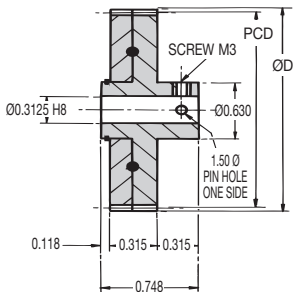

## Materials

STD : Stainless Steel 303S21/304S31 (En58)  
and Steel 214M15/045M10

## 48, 32, 24 DP

**20° Pressure Angle**

**Other numbers of teeth available**

### DISCOUNTS

1 - 5	List Price
6 - 19	- 12%
20 - 39	- 25%
40 - 59	- 33%
60 - 99	- 37%
100 - 200	- 42%

TORQUE CHECK variations at back	50 TEETH x 1000 R.P.M.		
	48 DP	32 DP	24 DP
<b>TORQUE Nm.</b>	0.0658	0.148	0.063
<b>K.w.</b>	0.006	0.0156	0.027

PART NUMBER		PITCH	TEETH	PCD (ins)	ØD (ins)	PRICE EACH 1-5	
STEEL AB	STAINLESS ABS					AB	ABS
AB48-55	ABS48-55	48	55	1.146	1.187	£34.07	£44.76
AB48-60	ABS48-60	48	60	1.250	1.292	£34.35	£47.99
AB48-72	ABS48-72	48	72	1.500	1.542	£34.70	£50.94
AB48-84	ABS48-84	48	84	1.750	1.792	£35.03	£51.24
AB48-96	ABS48-96	48	96	2.000	2.042	£35.27	£54.15
AB48-108	ABS48-108	48	108	2.250	2.292	£35.76	£57.08
AB48-120	ABS48-120	48	120	2.500	2.542	£36.46	£59.99
AB48-132	ABS48-132	48	132	2.750	2.792	£37.41	£62.90
AB48-144	ABS48-144	48	144	3.000	3.042	£37.65	£65.90
AB32-48	ABS32-48	32	48	1.500	1.562	£34.84	£50.18
AB32-56	ABS32-56	32	56	1.750	1.812	£35.54	£51.24
AB32-64	ABS32-64	32	64	2.000	2.062	£36.76	£53.81
AB32-72	ABS32-72	32	72	2.250	2.312	£36.78	£57.14
AB32-80	ABS32-80	32	80	2.500	2.562	£36.88	£59.40
AB32-88	ABS32-88	32	88	2.750	2.812	£37.45	£61.56
AB32-96	ABS32-96	32	96	3.000	3.062	£37.83	£62.71
AB32-100	ABS32-100	32	100	3.125	3.187	£38.29	£64.98
AB24-48	ABS24-48	24	48	2.000	2.083	£36.63	£63.50
AB24-60	ABS24-60	24	60	2.500	2.583	£39.48	£65.99
AB24-72	ABS24-72	24	72	3.000	3.083	£40.93	£67.25
AB24-80	ABS24-80	24	80	3.333	3.417	£42.78	£68.88
AB24-84	ABS24-84	24	84	3.500	3.583	£44.04	£72.71
AB24-96	ABS24-96	24	96	4.000	4.083	£48.70	£74.52