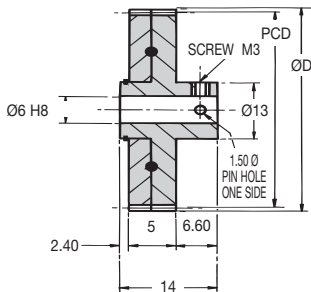

### 0.3, 0.4 MOD

STD : Stainless Steel 303S21/304S31 (En58)  
and Steel 214M15/045M10

**20° Pressure Angle**

**Other numbers of teeth available**

<b>TORQUE CHECK</b>	50 TEETH x 1000 R.P.M.	
variations at back	<b>0.3 MOD</b>	<b>0.4 MOD</b>
<b>TORQUE Nm.</b>	0.014	0.0246
<b>K.w.</b>	0.0014	0.0024

### DISCOUNTS

1 - 5	List Price
6 - 19	- 12%
20 - 39	- 25%
40 - 59	- 33%
60 - 99	- 37%
100 - 200	- 42%

PART NUMBER		PITCH	TEETH (mm)	PCD (mm)	ØD (mm)	PRICE EACH 1-5	
STEEL AB	STAINLESS ABS					AB	ABS
AB0.3-90	ABS0.3-90	0.3	90	27.00	27.60	£30.48	£35.26
AB0.3-96	ABS0.3-96	0.3	96	28.80	29.40	£30.82	£35.56
AB0.3-100	ABS0.3-100	0.3	100	30.00	30.60	£31.01	£35.79
AB0.3-108	ABS0.3-108	0.3	108	32.40	33.00	£31.39	£36.12
AB0.3-110	ABS0.3-110	0.3	110	33.00	33.60	£31.67	£36.42
AB0.3-115	ABS0.3-115	0.3	115	34.50	35.10	£31.96	£36.67
AB0.3-120	ABS0.3-120	0.3	120	36.00	36.60	£32.16	£36.95
AB0.3-130	ABS0.3-130	0.3	130	39.00	39.60	£32.42	£37.13
AB0.3-140	ABS0.3-140	0.3	140	42.00	42.60	£32.61	£37.34
AB0.3-150	ABS0.3-150	0.3	150	45.00	45.60	£32.78	£37.55
AB0.4-64	ABS0.4-64	0.4	64	25.60	26.40	£30.72	£35.47
AB0.4-72	ABS0.4-72	0.4	72	28.80	29.60	£31.36	£36.08
AB0.4-80	ABS0.4-80	0.4	80	32.00	32.80	£31.90	£36.63
AB0.4-96	ABS0.4-96	0.4	96	38.40	39.20	£32.81	£37.57
AB0.4-100	ABS0.4-100	0.4	100	40.00	40.80	£32.95	£37.65
AB0.4-104	ABS0.4-104	0.4	104	41.60	42.40	£33.08	£37.83
AB0.4-112	ABS0.4-112	0.4	112	44.80	45.60	£33.26	£37.99
AB0.4-116	ABS0.4-116	0.4	116	46.40	47.20	£33.58	£38.33
AB0.4-120	ABS0.4-120	0.4	120	48.00	48.80	£33.69	£38.44
AB0.4-128	ABS0.4-128	0.4	128	51.20	52.00	£33.97	£38.74
AB0.4-136	ABS0.4-136	0.4	136	54.40	55.20	£34.19	£38.94
AB0.4-140	ABS0.4-140	0.4	140	56.00	56.80	£34.52	£39.24