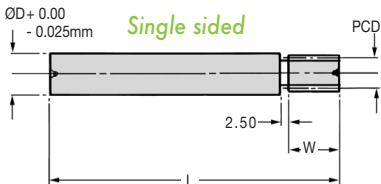

**SP
XP
DSP**

Pinion Shafts

Materials

STD : Stainless Steel 303S21/3 (En58)

20° P.A.

XP Single

SP Single

DSP Double

Shafts DP 96,64

Other numbers of teeth available, please see gear section.

DISCOUNTS

Quantity	List Price
1 - 5	
6 - 19	- 12%
20 - 39	- 25%
40 - 59	- 33%
60 - 99	- 37%
100 - 200	- 42%

Pinions &

PART NUMBER		PITCH DP	TEETH	CORRECTED PCD	L (ins)	W (ins)	ØD (ins)	PRICE EACH 1 - 5		
STAINLESS	STAINLESS							SP	DSP	XP
SP 96-8	XP 96-8	96	8	0.0937	2.500	0.156	0.1875	£15.36	£23.06	£16.72
SP 96-10	XP 96-10	96	10	0.1146	2.500	0.156	0.1875	£15.42	£23.22	£16.85
SP 96-12	XP 96-12	96	12	0.1354	2.500	0.156	0.1875	£15.57	£23.45	£16.99
SP 80-9	XP 80-9	80	9	0.1250	2.500	0.156	0.1875	£15.42	£23.22	£16.85
SP 80-11	XP 80-11	80	11	0.1500	2.500	0.156	0.1875	£15.57	£23.45	£16.99
SP 72-8	XP 72-8	72	8	0.1250	2.500	0.187	0.2500	£16.22	£24.40	£17.73
SP 72-12	XP 72-12	72	12	0.1806	2.500	0.187	0.2500	£16.25	£24.51	£17.80
SP 72-15	XP 72-15	72	15	0.2220	2.500	0.187	0.2500	£16.44	£24.67	£17.89
SP 64-9	XP 64-9	64	9	0.1562	2.500	0.187	0.2500	£16.25	£24.46	£17.80
SP 64-11	XP 64-11	64	11	0.1875	2.500	0.187	0.2500	£16.53	£24.85	£18.05
SP 64-13	XP 64-13	64	13	0.2188	2.500	0.187	0.2500	£16.68	£25.07	£18.23