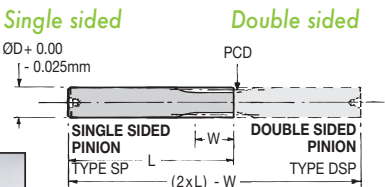

**SP
XP
DSP**

Pinion Shafts

Materials

STD : Stainless Steel 303S21/3 (En58)

20° P.A.

XP Single

SP Single

DSP Double

Shafts DP 96,64

Other numbers of teeth available, please see gear section.

DISCOUNTS

Quantity	List Price
1 - 5	
6 - 19	- 12%
20 - 39	- 25%
40 - 59	- 33%
60 - 99	- 37%
100 - 200	- 42%

Pinions &

PART NUMBER		PITCH DP	TEETH	CORRECTED PCD	L (ins)	W (ins)	ØD (ins)	PRICE EACH 1 - 5		
STAINLESS	STAINLESS							SP	DSP	XP
SP 96-8	XP 96-8	96	8	0.0937	2.500	0.156	0.1875	£15.36	£23.06	£16.72
SP 96-10	XP 96-10	96	10	0.1146	2.500	0.156	0.1875	£15.42	£23.22	£16.85
SP 96-12	XP 96-12	96	12	0.1354	2.500	0.156	0.1875	£15.57	£23.45	£16.99
SP 80-9	XP 80-9	80	9	0.1250	2.500	0.156	0.1875	£15.42	£23.22	£16.85
SP 80-11	XP 80-11	80	11	0.1500	2.500	0.156	0.1875	£15.57	£23.45	£16.99
SP 72-8	XP 72-8	72	8	0.1250	2.500	0.187	0.2500	£16.22	£24.40	£17.73
SP 72-12	XP 72-12	72	12	0.1806	2.500	0.187	0.2500	£16.25	£24.51	£17.80
SP 72-15	XP 72-15	72	15	0.2220	2.500	0.187	0.2500	£16.44	£24.67	£17.89
SP 64-9	XP 64-9	64	9	0.1562	2.500	0.187	0.2500	£16.25	£24.46	£17.80
SP 64-11	XP 64-11	64	11	0.1875	2.500	0.187	0.2500	£16.53	£24.85	£18.05
SP 64-13	XP 64-13	64	13	0.2188	2.500	0.187	0.2500	£16.68	£25.07	£18.23