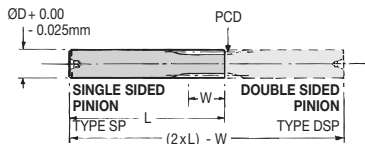

20° P.A.

STD : Stainless Steel 303S21/3 (En58)

XP Single

SP Single

DSP Double

Single sided

Double sided

MOD 0.25-0.4

Shafts DP 96,64

Other numbers of teeth available, please see gear section.

DISCOUNTS

Quantity	List Price
1 - 5	
6 - 19	- 12%
20 - 39	- 25%
40 - 59	- 33%
60 - 99	- 37%
100 - 200	- 42%

Pinions &

PART NUMBER		PITCH DP	TEETH	CORRECTED PCD	L (ins)	W (ins)	ØD (ins)	PRICE EACH 1 - 5		
STAINLESS	STAINLESS							SP	DSP	XP
SP 96-8	XP 96-8	96	8	0.0937	2.500	0.156	0.1875	£15.36	£23.06	£16.72
SP 96-10	XP 96-10	96	10	0.1146	2.500	0.156	0.1875	£15.42	£23.22	£16.85
SP 96-12	XP 96-12	96	12	0.1354	2.500	0.156	0.1875	£15.57	£23.45	£16.99
SP 80-9	XP 80-9	80	9	0.1250	2.500	0.156	0.1875	£15.42	£23.22	£16.85
SP 80-11	XP 80-11	80	11	0.1500	2.500	0.156	0.1875	£15.57	£23.45	£16.99
SP 72-8	XP 72-8	72	8	0.1250	2.500	0.187	0.2500	£16.22	£24.40	£17.73
SP 72-12	XP 72-12	72	12	0.1806	2.500	0.187	0.2500	£16.25	£24.51	£17.80
SP 72-15	XP 72-15	72	15	0.2220	2.500	0.187	0.2500	£16.44	£24.67	£17.89
SP 64-9	XP 64-9	64	9	0.1562	2.500	0.187	0.2500	£16.25	£24.46	£17.80
SP 64-11	XP 64-11	64	11	0.1875	2.500	0.187	0.2500	£16.53	£24.85	£18.05
SP 64-13	XP 64-13	64	13	0.2188	2.500	0.187	0.2500	£16.68	£25.07	£18.23