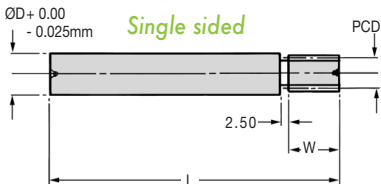

20° P.A.

STD : Stainless Steel 303S21/3 (En58)

XP Single

SP Single

DSP Double

Single sided

Double sided

MOD 0.25-0.4

Pinions & Shafts

Other numbers of teeth available, please see gear section.

DISCOUNTS

1 - 5	List Price
6 - 19	- 12%
20 - 39	- 25%
40 - 59	- 33%
60 - 99	- 37%
100 - 200	- 42%

PART NUMBER		PITCH MOD	TEETH	CORRECTED PCD	L (mm)	W (mm)	ØD (mm)	PRICE EACH 1 - 5		
STAINLESS	STAINLESS							SP	DSP	XP
SP0.25-8	XP0.25-8	0.25	8	2.25	60	4	5	£15.36	£23.06	£16.72
SP0.25-10	XP0.25-10	0.25	10	2.75	60	4	5	£15.42	£23.22	£16.85
SP0.25-12	XP0.25-12	0.25	12	3.25	60	4	5	£15.57	£23.45	£16.99
SP0.3-9	XP0.3-9	0.3	9	3.00	60	4	5	£15.42	£23.22	£16.85
SP0.3-11	XP0.3-11	0.3	11	3.60	60	4	5	£15.57	£23.45	£16.99
SP0.3-13	XP0.3-13	0.3	13	4.20	60	4	5	£15.82	£23.80	£17.27
SP0.4-8	XP0.4-8	0.4	8	3.60	60	5	6	£16.22	£24.40	£17.73
SP0.4-10	XP0.4-10	0.4	10	4.40	60	5	6	£16.25	£24.51	£17.80
SP0.4-12	XP0.4-12	0.4	12	5.20	60	5	6	£16.44	£24.67	£17.89